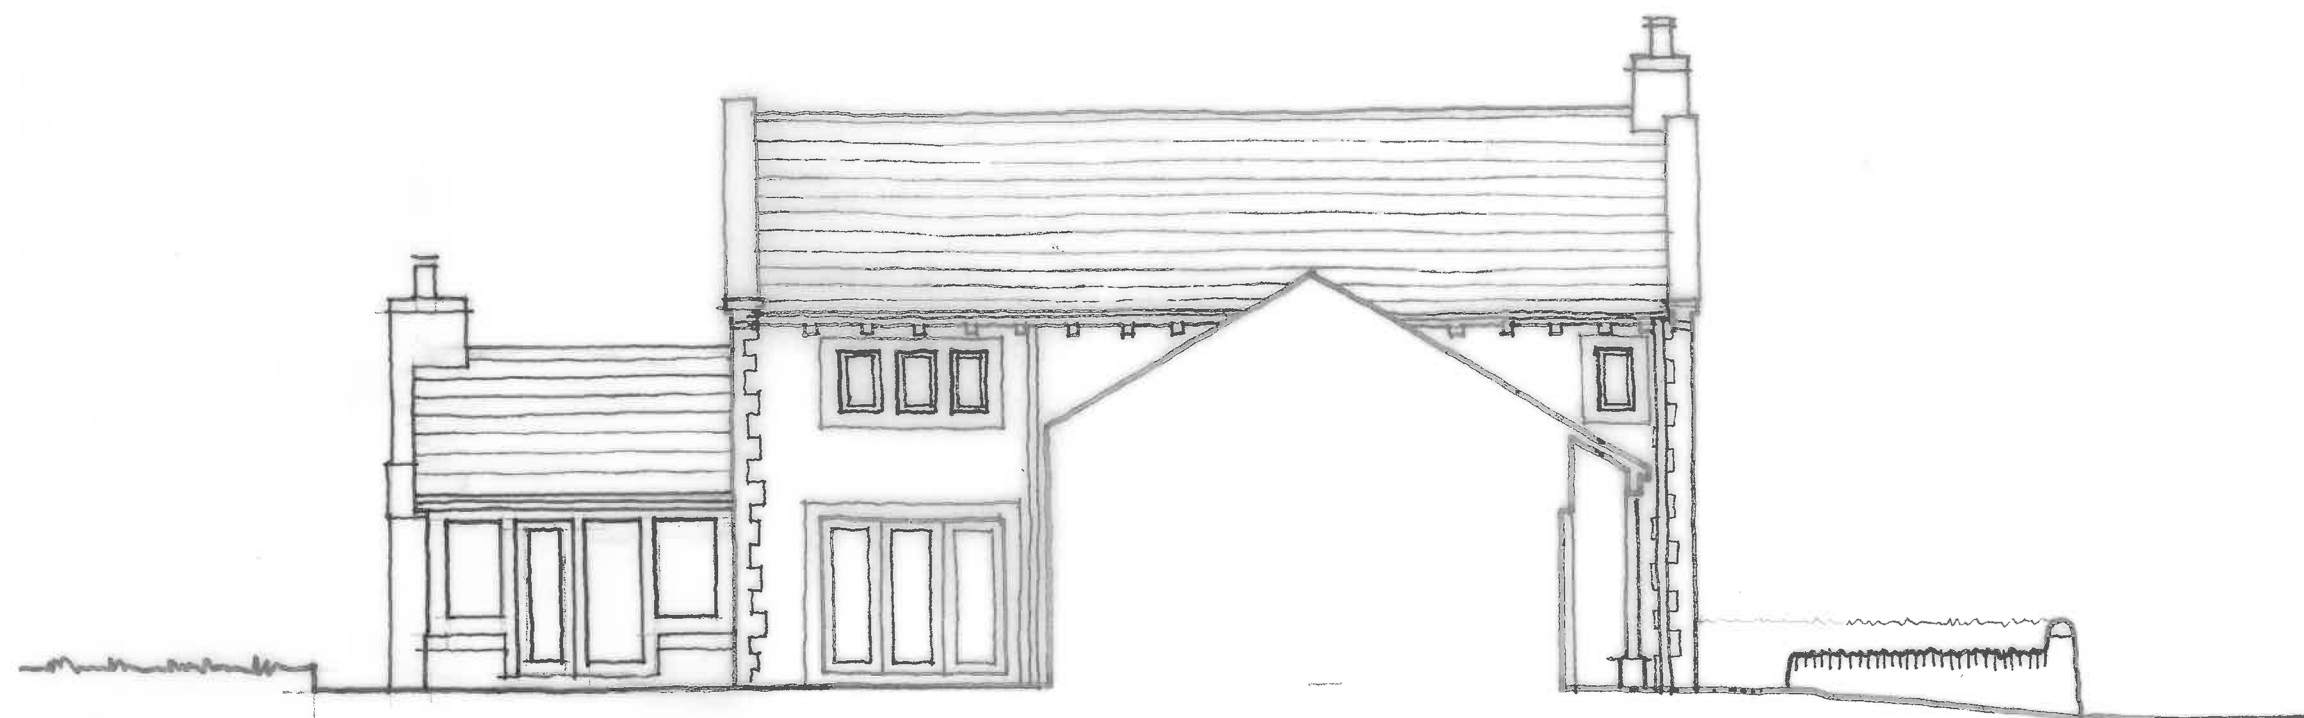

SOUTH ELEVATION

Rev	Description	By	Chkd	Date

Client

JIMMY MARSHALL

Project Title

MEADOW BARN

Drawing Title

EXISTING NORTH AND SOUTH ELEVATIONS

KPP ARCHITECTS
Lodge House
12 Town Street
Horsforth, Leeds LS184RJ
T : +44 (0) 113 2390460
E : architects@kpp-leeds.co.uk
W : www.kpp-leeds.co.uk

Scale	Size	Date	Drawn	Checked
1:100	A3	JAN'24	JN	.

Status
PLANNING

KPP Job No	Rev
2430	.

Number
2005