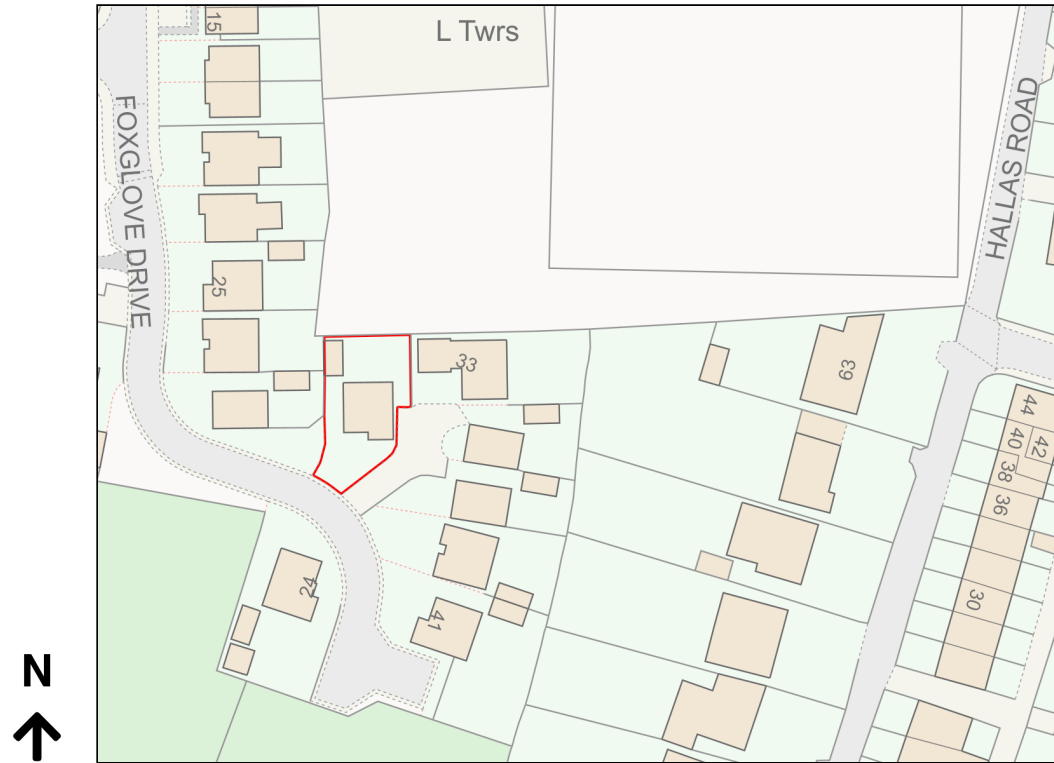

Location Plan

Site Address: 31, Foxglove Drive, Highburton, Huddersfield, HD8 0ZH

Date Produced: 12-Jan-2024

Scale: 1:1250 @A4

Planning Portal Reference: PP-12728230v1