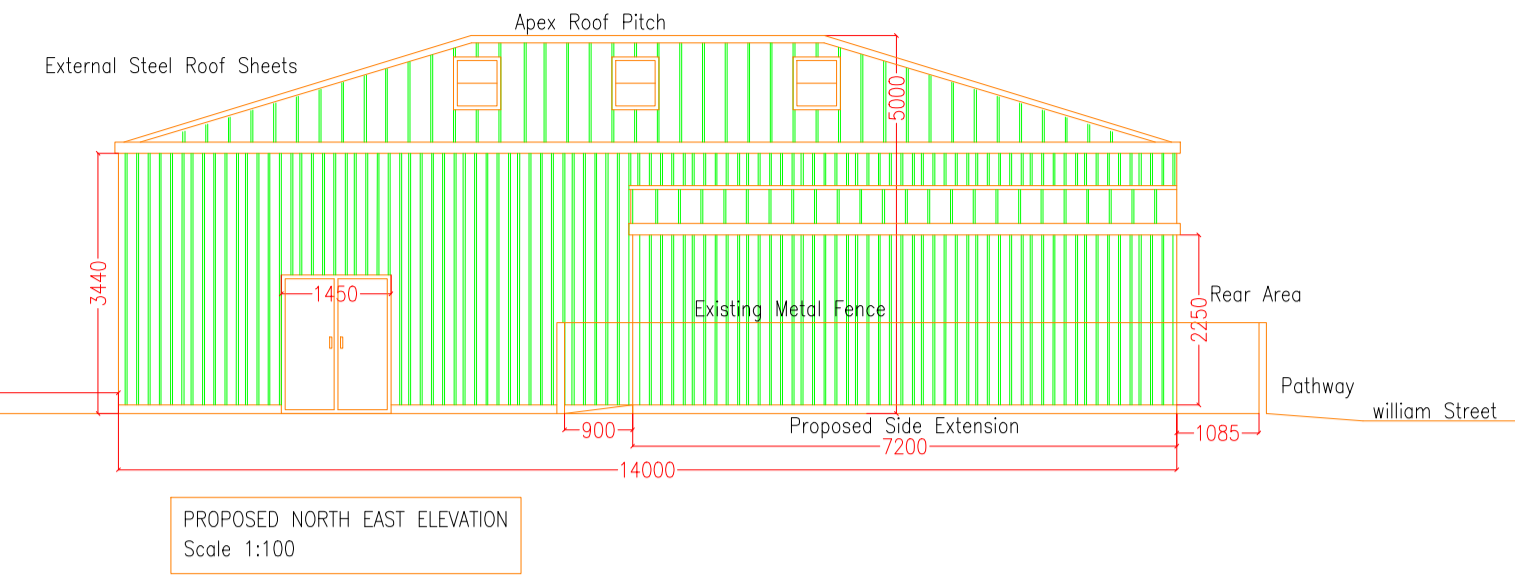

EXISTING ELEVATION