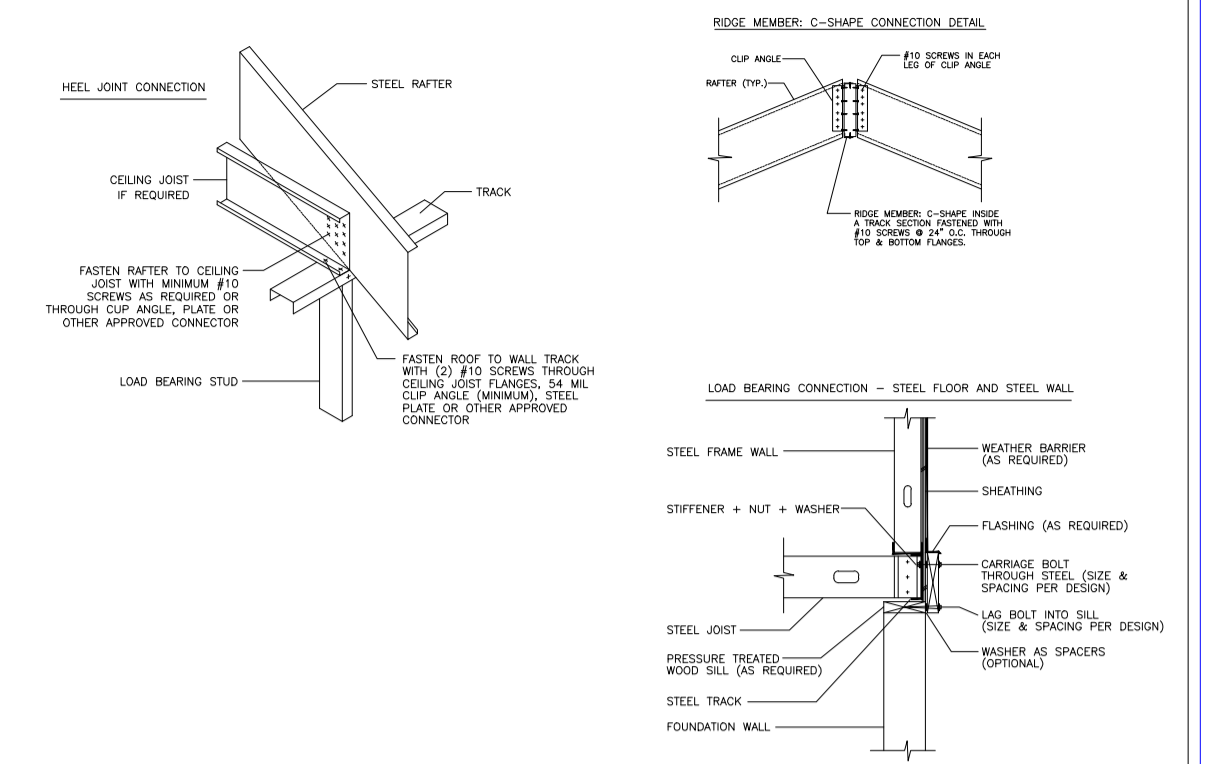

AI_CAD_DESIGN
BRADFORD WEST YORKSHIRE

CONSTRUCTION CONSULTANTS AND ARCHITECTURAL DESIGN
582 GREAT HORTON ROAD
BRADFORD BD7 3EU
E-mail : amjdm130@gmail.com
TEL (01274) 447699 Mob : 07727182285

CLIENT/PROJECT
MR ABID HUSSAIN
TEE MOTORS
12 GEORGE STREET, RAVENSTHORPE, DEWSBURY
KIRKLEES, WEST YORKSHIRE, WF13 3LL

TITLE
CHANGE OF USE FROM STORAGE TO GARAGE
EXISTING & PROPOSED SIDE ELEVATION
EXISTING & PROPOSED ROOF PLAN

DRAWING STATUS FOR APPROVAL		DRAWING No	
DRAWN	MAMJID	A1-CAD/03B	
DATE	06.08.2024	REVISION	B
SCALE	1:100 @ A1