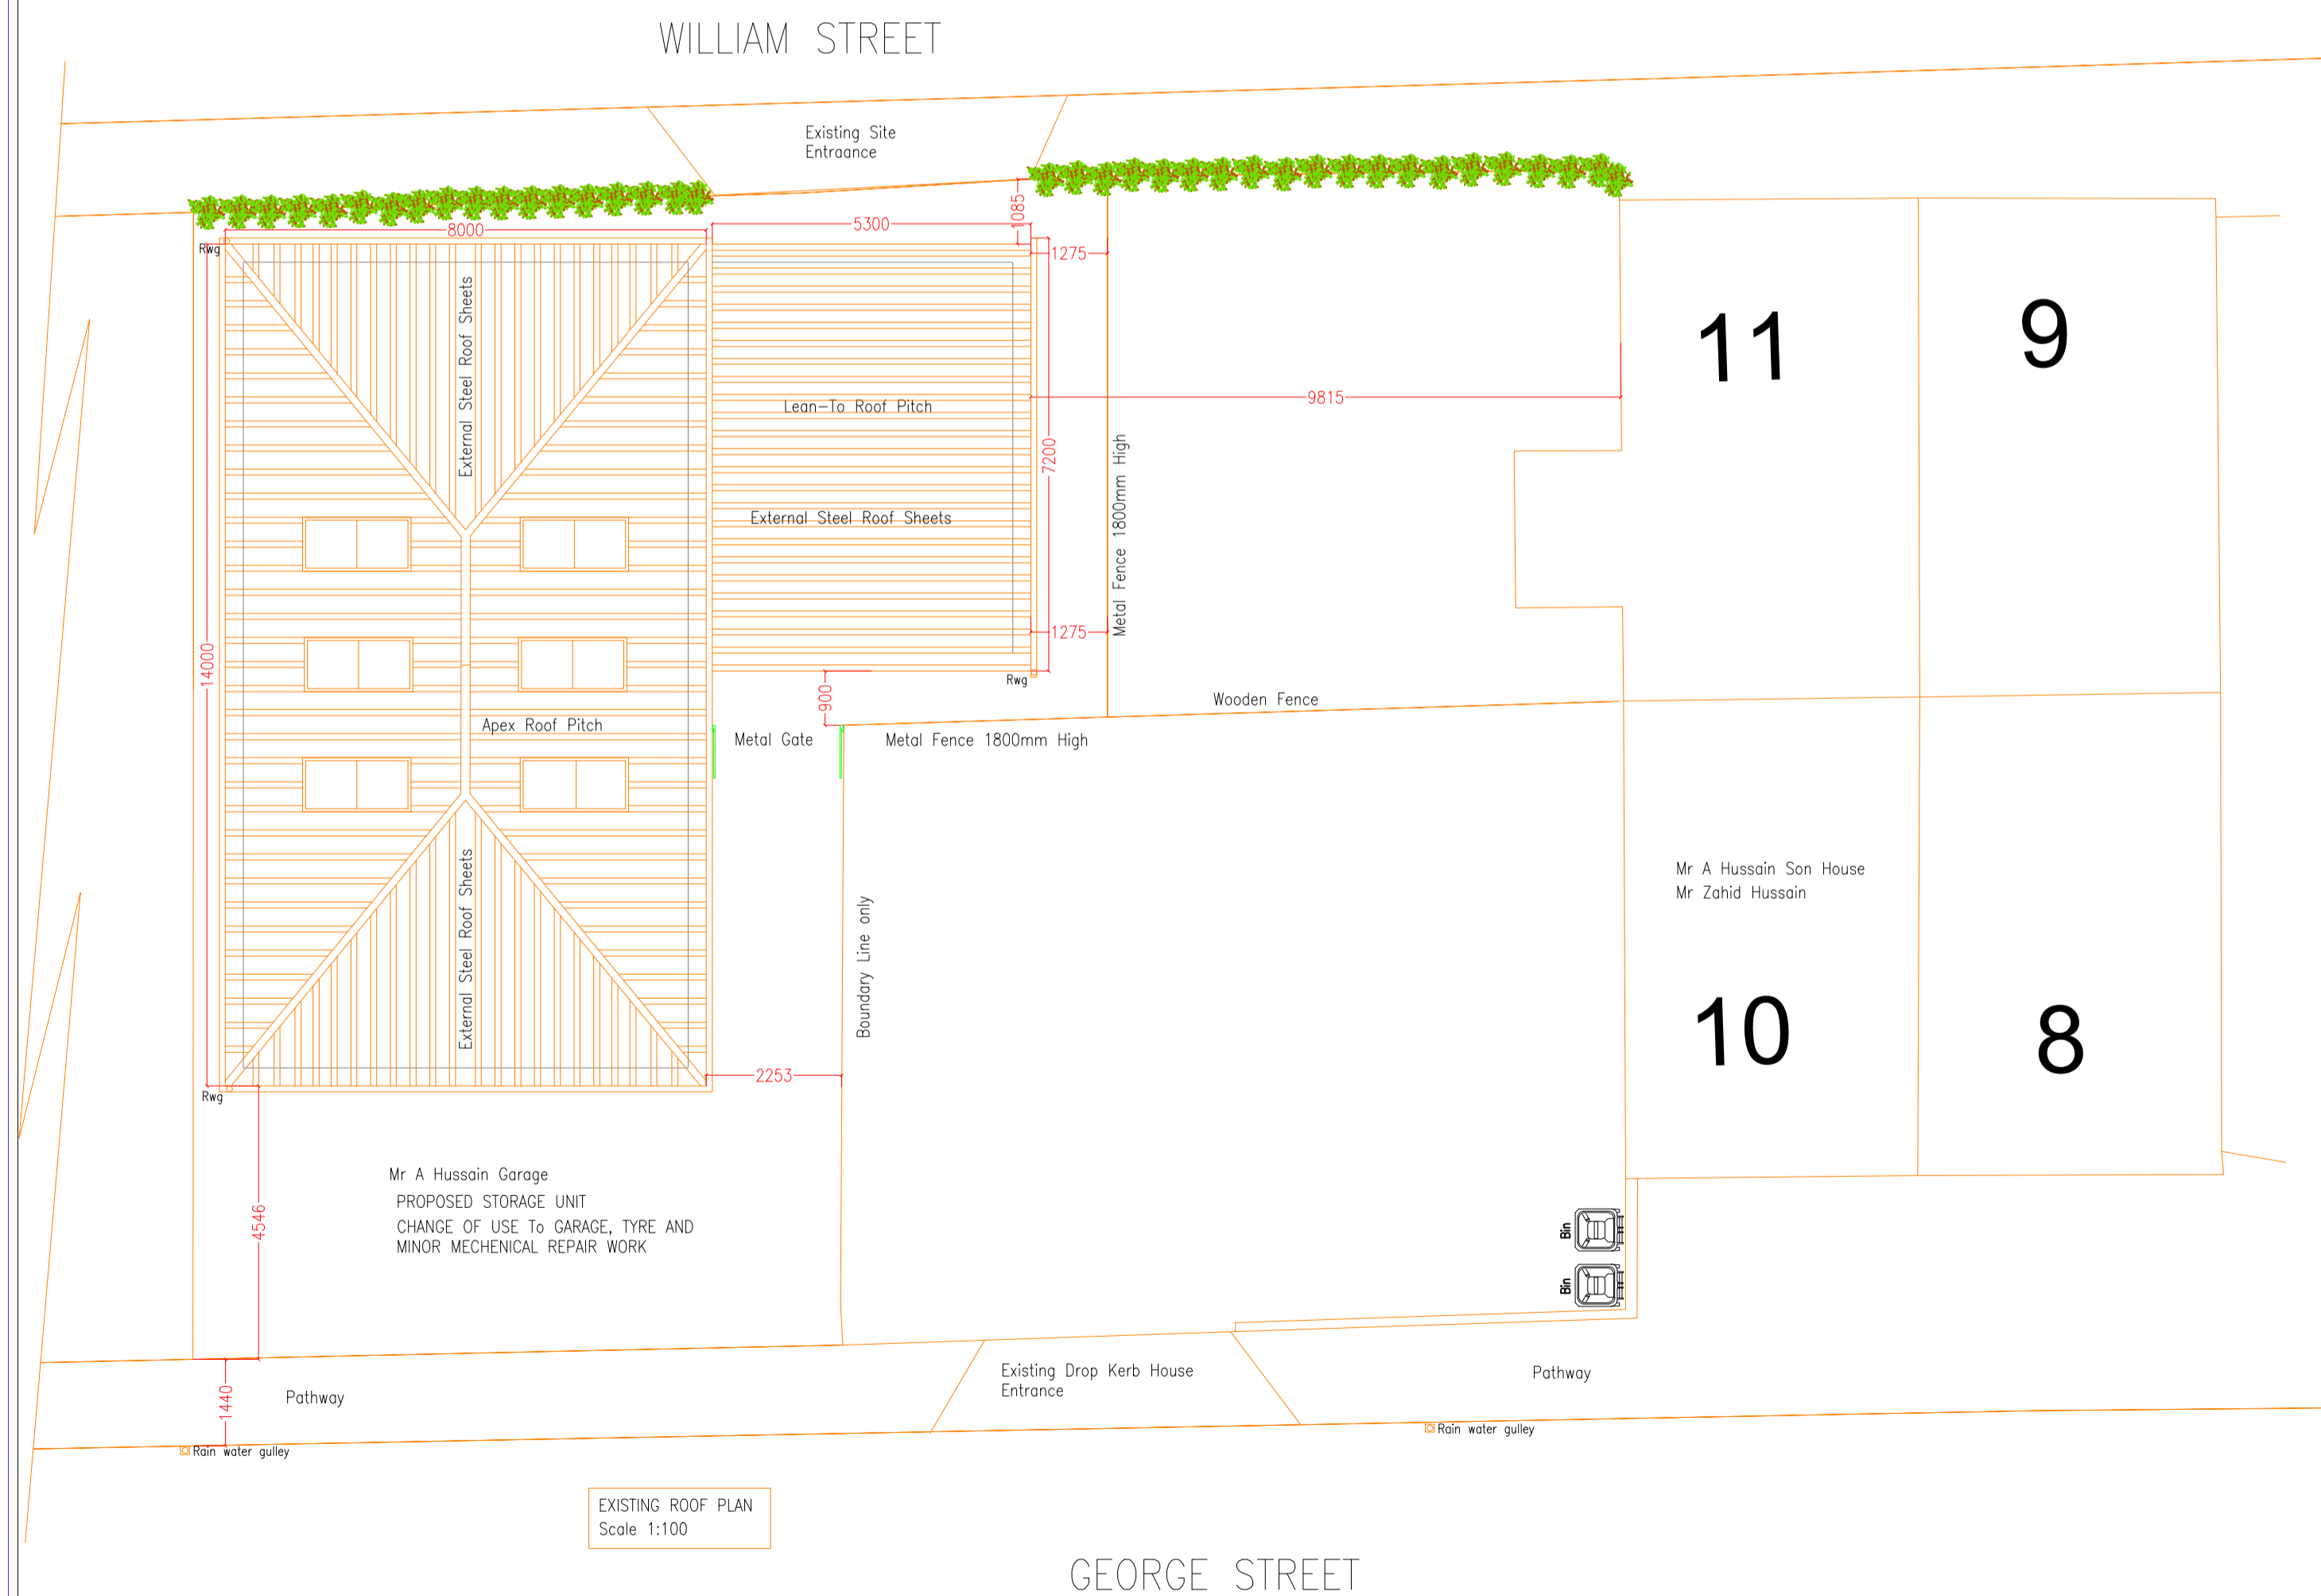

AI_CAD_DESIGN
BRADFORD WEST YORKSHIRE

CONSTRUCTION CONSULTANTS AND ARCHITECTURAL DESIGN
582 GREAT HORTON ROAD
BRADFORD BD7 3EU
E-mail : amjdm130@gmail.com
TEL (01274) 447699 Mob : 07727182285

CLIENT/PROJECT
MR ABID HUSSAIN
TEE MOTORS
12 GEORGE STREET, RAVENSTHORPE, DEWSBURY
KIRKLEES, WEST YORKSHIRE, WF13 3LL

TITLE
CHANGE OF USE FROM STORAGE TO GARAGE
EXISTING & PROPOSED SIDE ELEVATION
EXISTING & PROPOSED ROOF PLAN

DRAWING STATUS FOR APPROVAL		DRAWING No	
DRAWN	MAMJID	A1-CAD/03B	
DATE	06.08.2024	REVISION	B
SCALE	1:100 @ A1