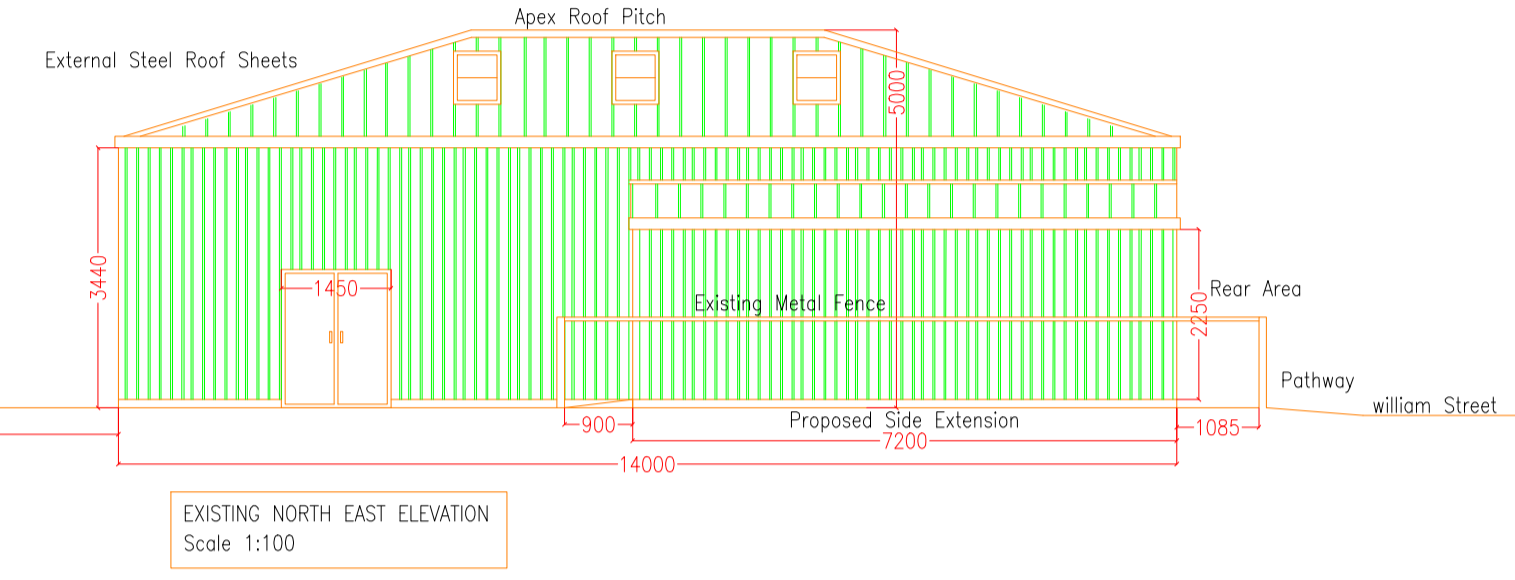

AI_CAD_DESIGN
BRADFORD WEST YORKSHIRE

CONSTRUCTION CONSULTANTS AND ARCHITECTURAL DESIGN
582 GREAT HORTON ROAD
BRADFORD BD7 3EU
E-mail : amjdm130@gmail.com
TEL (01274) 447699 Mob : 07727182285

CLIENT/PROJECT
MR ABID HUSSAIN
TEE MOTORS
12 GEORGE STREET, RAVENSTHORPE, DEWSBURY
KIRKLEES, WEST YORKSHIRE, WF13 3LL

TITLE
CHANGE OF USE FROM STORAGE TO GARAGE
EXISTING & PROPOSED SIDE ELEVATION
EXISTING & PROPOSED ROOF PLAN

DRAWING STATUS FOR APPROVAL		DRAWING No	
DRAWN	MAMJID	A1-CAD/03B	
DATE	06.08.2024	REVISION	B
SCALE	1:100 @ A1