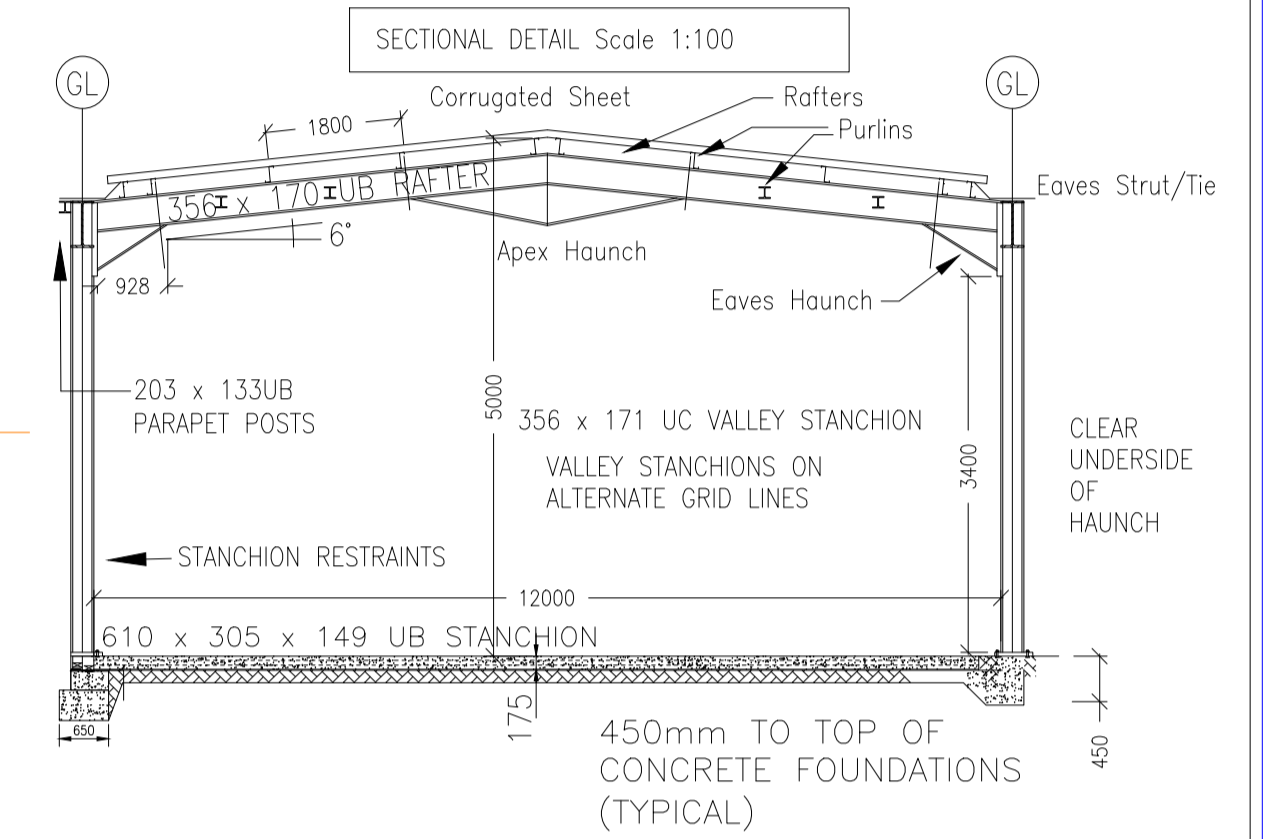

AI_CAD_DESIGN
BRADFORD WEST YORKSHIRE

CONSTRUCTION CONSULTANTS AND ARCHITECTURAL DESIGN
582 GREAT HORTON ROAD
BRADFORD BD7 3EU
E-mail : amjdm130@gmail.com
TEL (01274) 447699 Mob : 07727182285

CLIENT/PROJECT
MR ABID HUSSAIN
TEE MOTORS
12 GEORGE STREET, RAVENSTHORPE, DEWSBURY
KIRKLEES, WEST YORKSHIRE, WF13 3LL

TITLE
CHANGE OF USE FROM STORAGE TO GARAGE
EXISTING & PROPOSED SIDE ELEVATION
EXISTING & PROPOSED ROOF PLAN

DRAWING STATUS FOR APPROVAL		DRAWING No	
DRAWN	MAMJID	A1-CAD/03B	
DATE	06.08.2024	REVISION	B
SCALE	1:100 @ A1