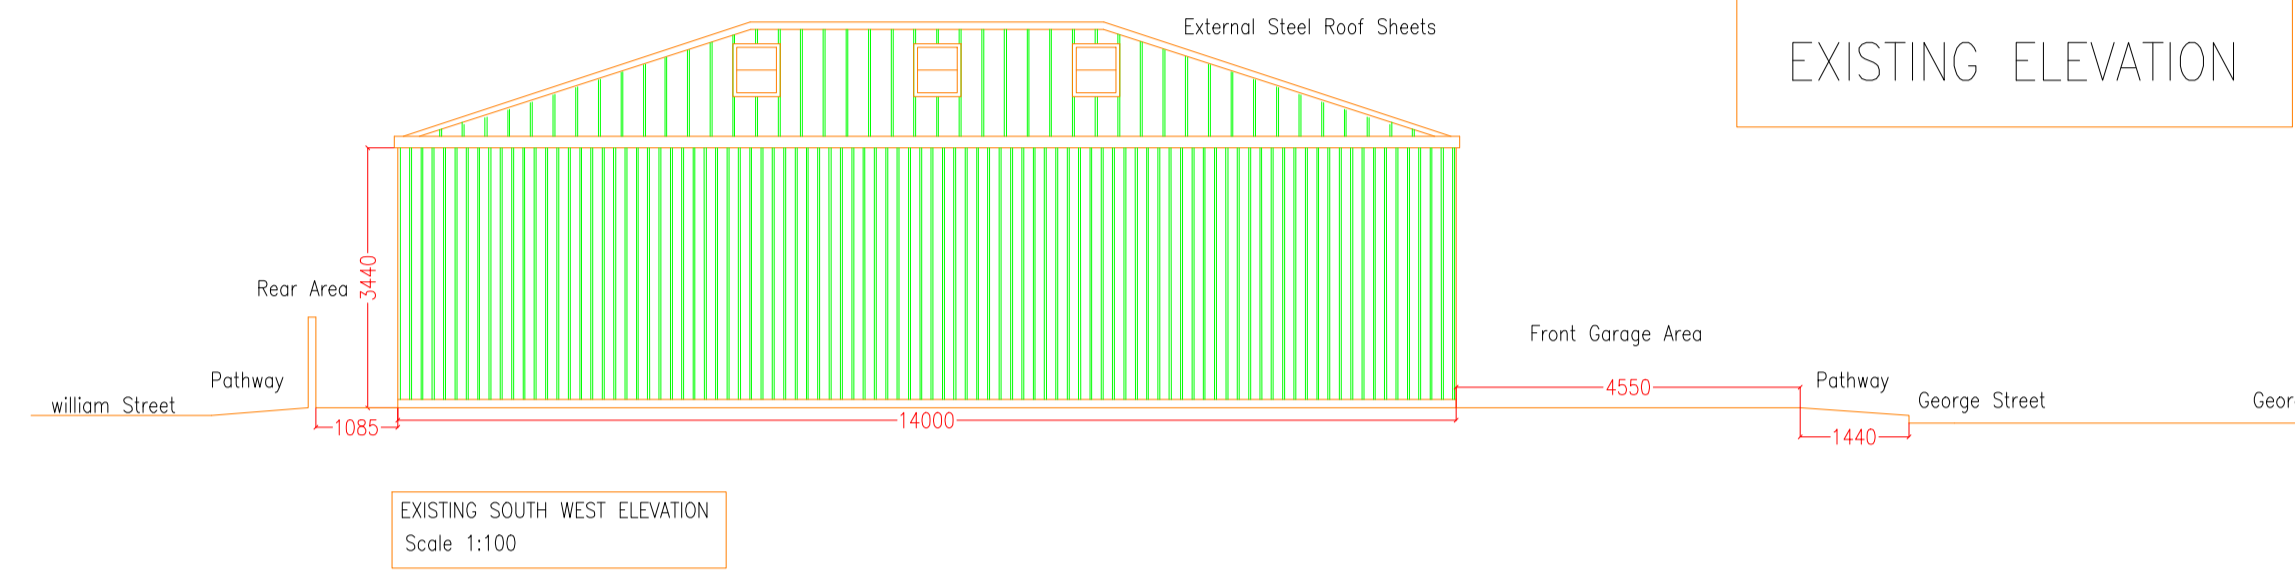

EXISTING ELEVATION