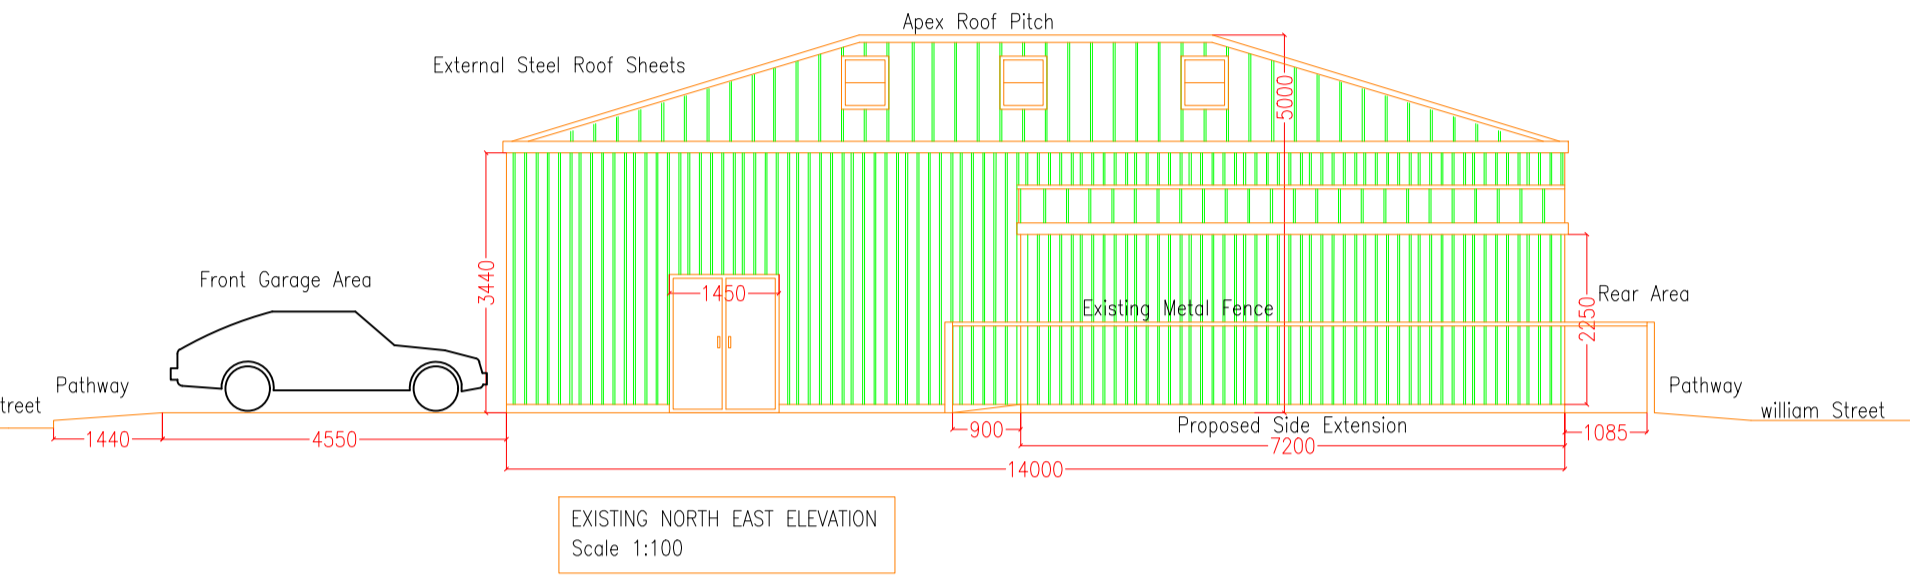

AI_CAD_DESIGN
BRADFORD WEST YORKSHIRE

CONSTRUCTION CONSULTANTS AND ARCHITECTURAL DESIGN
582 GREAT HORTON ROAD
BRADFORD BD7 3EU
E-mail : amjdm130@gmail.com
TEL (01274) 447699 Mob : 07727182285

CLIENT/PROJECT
MR ABID HUSSAIN
TEE MOTORS
12 GEORGE STREET, RAVENTHORPE, DEWSBURY
KIRKLEES, WEST YORKSHIRE, WF13 3LL

TITLE
CHANGE OF USE FROM STORAGE TO GARAGE
EXISTING & PROPOSED SIDE ELEVATION
EXISTING & PROPOSED ROOF PLAN

DRAWING STATUS FOR APPROVAL		DRAWING No A1-CAD/03A	
DRAWN	MAMJID	DATE	04/12/2023
SCALE	1:100 @ A1	REVISION	A