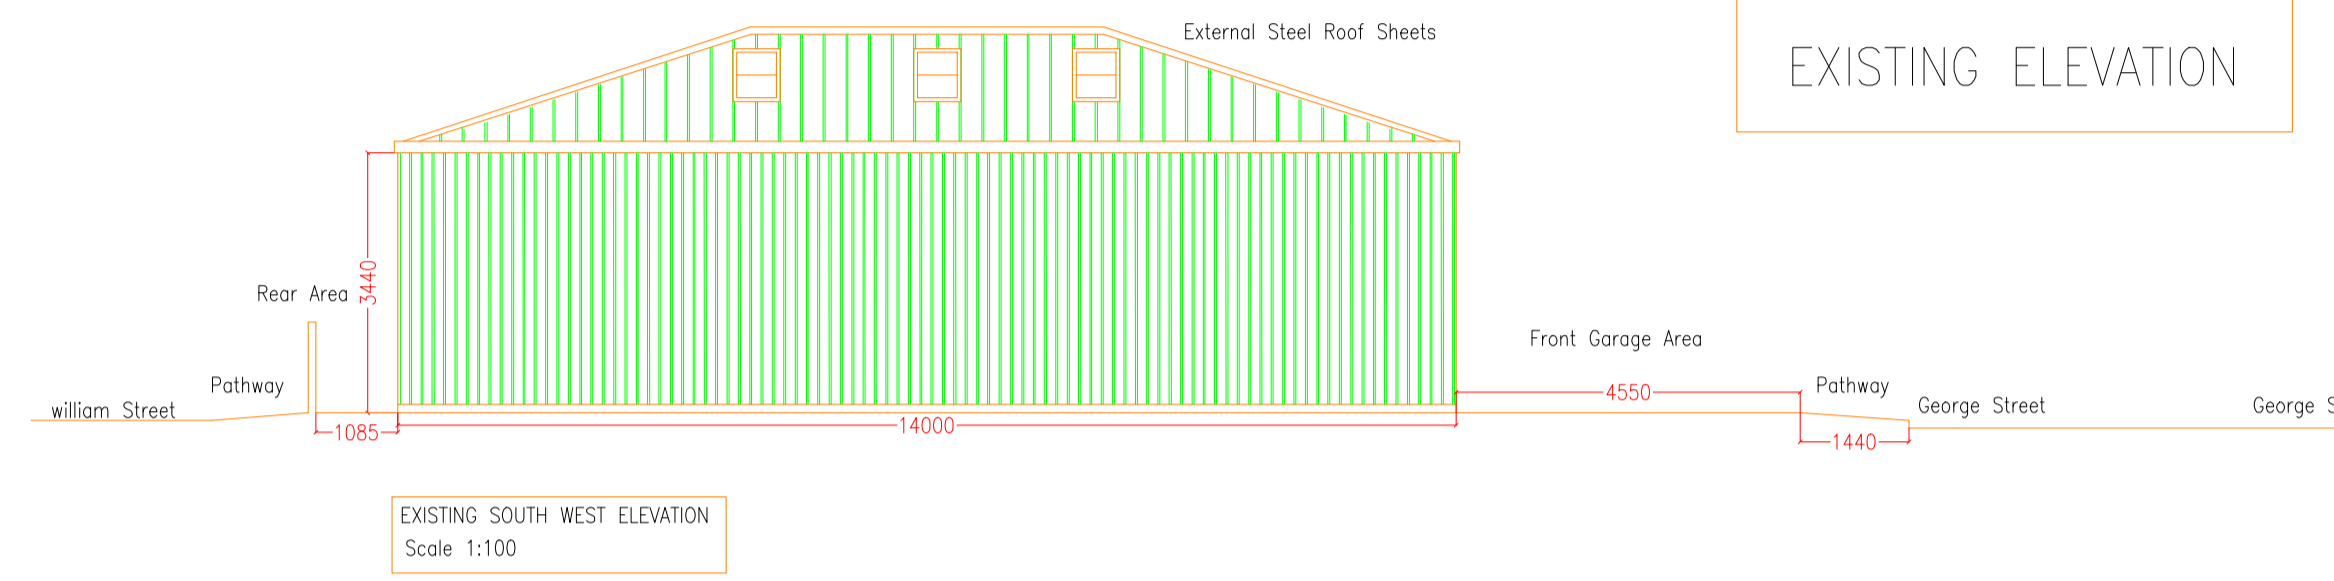

EXISTING ELEVATION