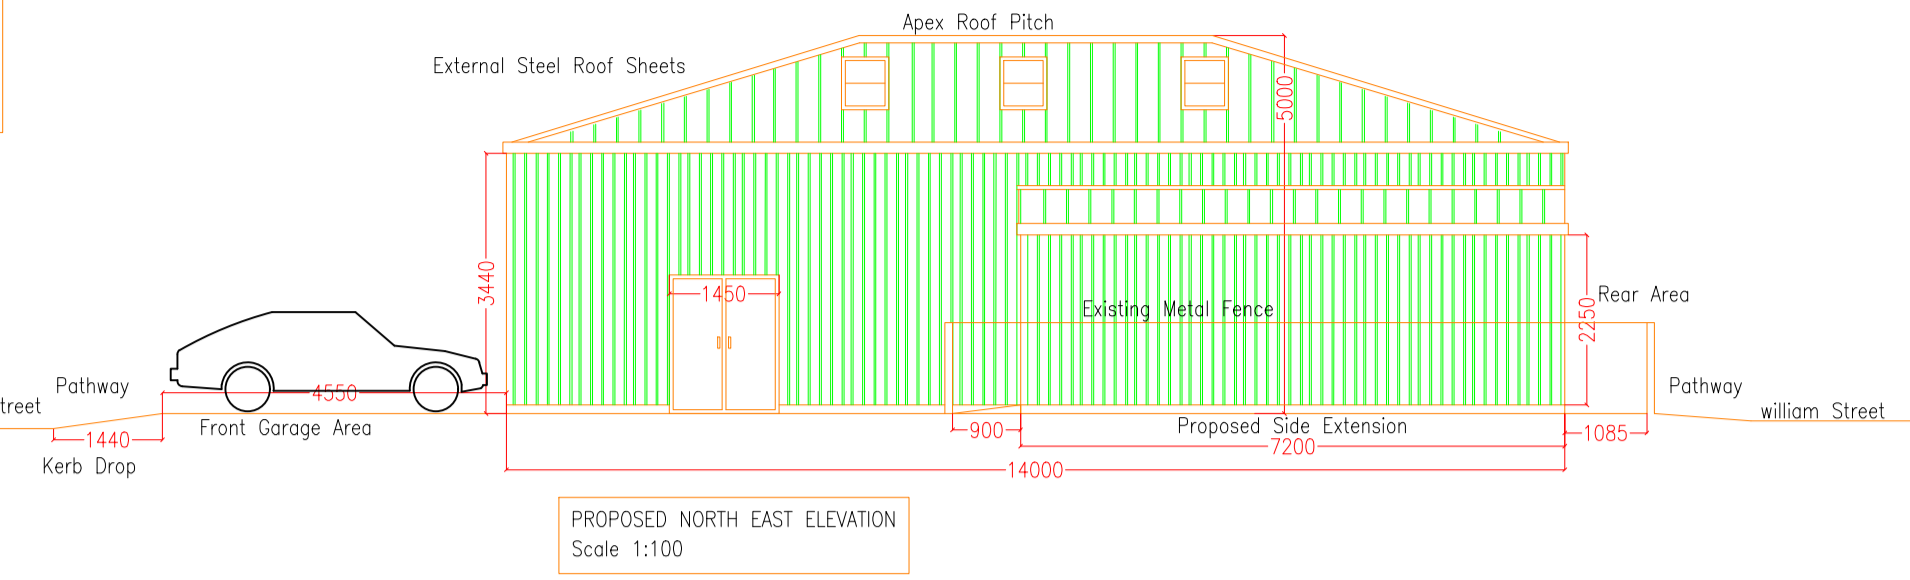

EXISTING ELEVATION