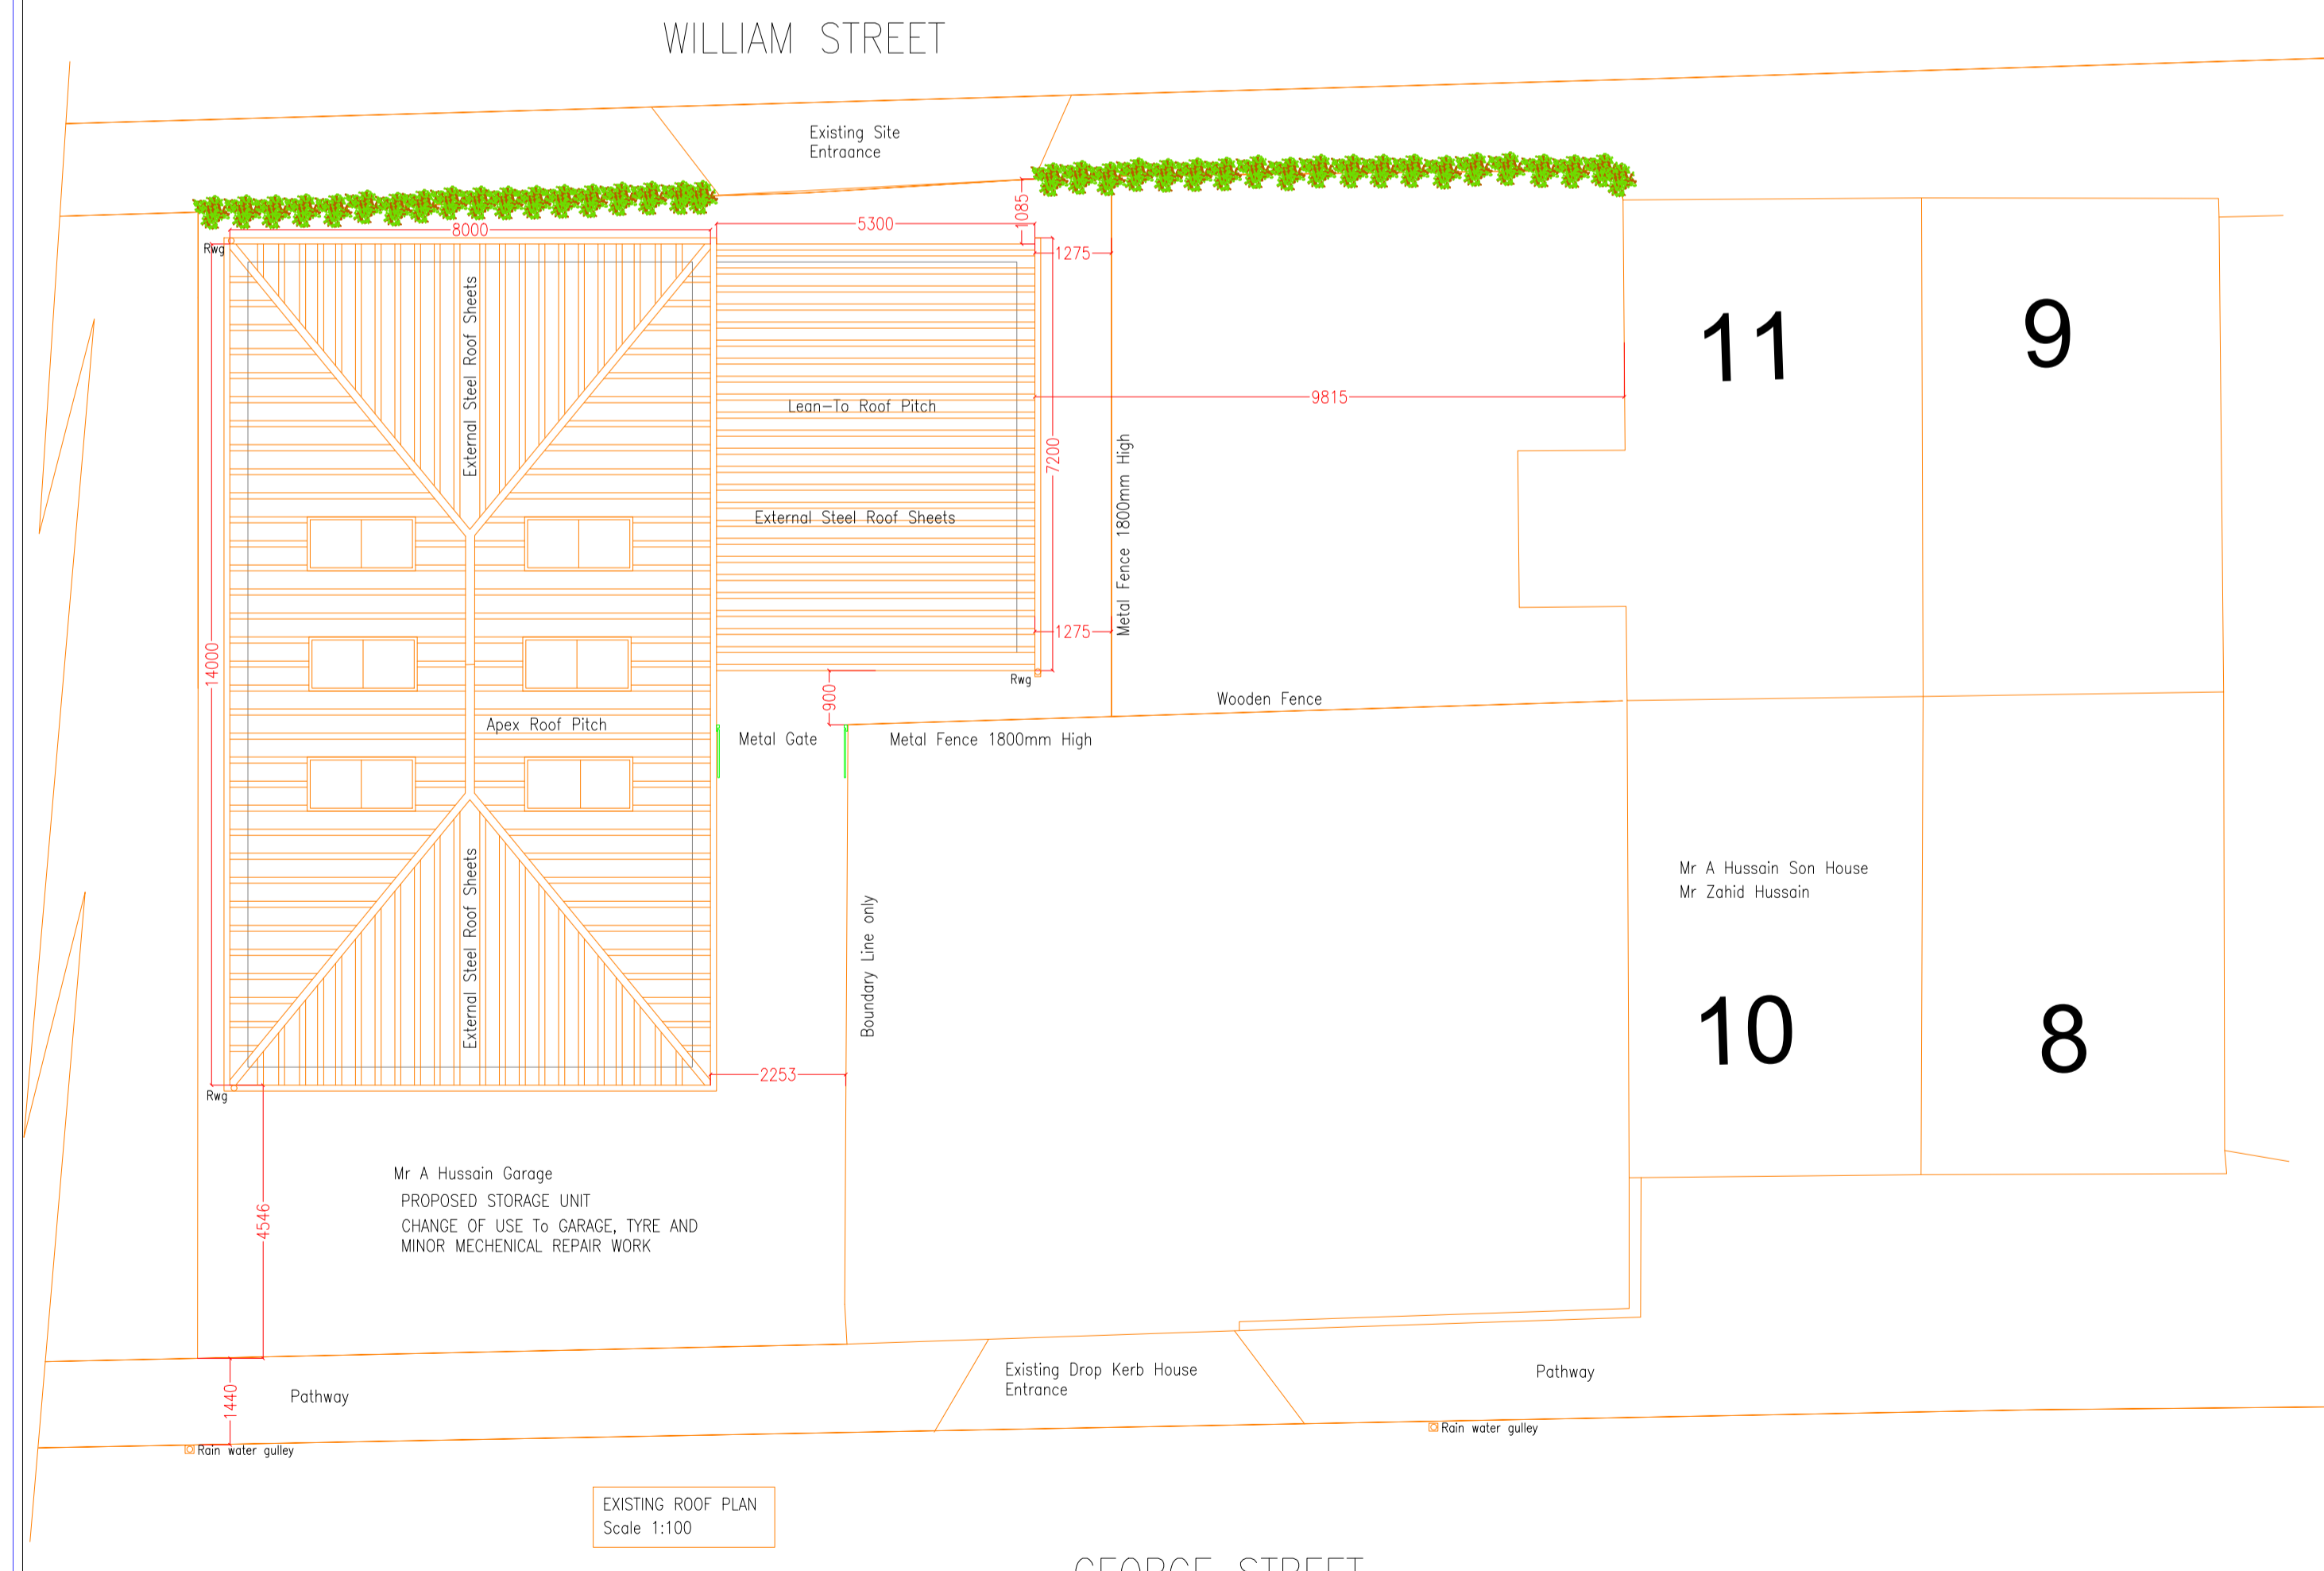

AI_CAD_DESIGN
BRADFORD WEST YORKSHIRE

CONSTRUCTION CONSULTANTS AND ARCHITECTURAL DESIGN
582 GREAT HORTON ROAD
BRADFORD BD7 3EU
E-mail : amjdm130@gmail.com
TEL (01274) 447699 Mob : 07727182285

CLIENT/PROJECT
MR ABID HUSSAIN
TEE MOTORS
12 GEORGE STREET, RAVENTHORPE, DEWSBURY
KIRKLEES, WEST YORKSHIRE, WF13 3LL

TITLE
CHANGE OF USE FROM STORAGE TO GARAGE
EXISTING & PROPOSED SIDE ELEVATION
EXISTING & PROPOSED ROOF PLAN

DRAWING STATUS FOR APPROVAL		DRAWING No A1-CAD/03A	
DRAWN	MAMJID	DATE	04/12/2023
SCALE	1:100 @ A1	REVISION	A