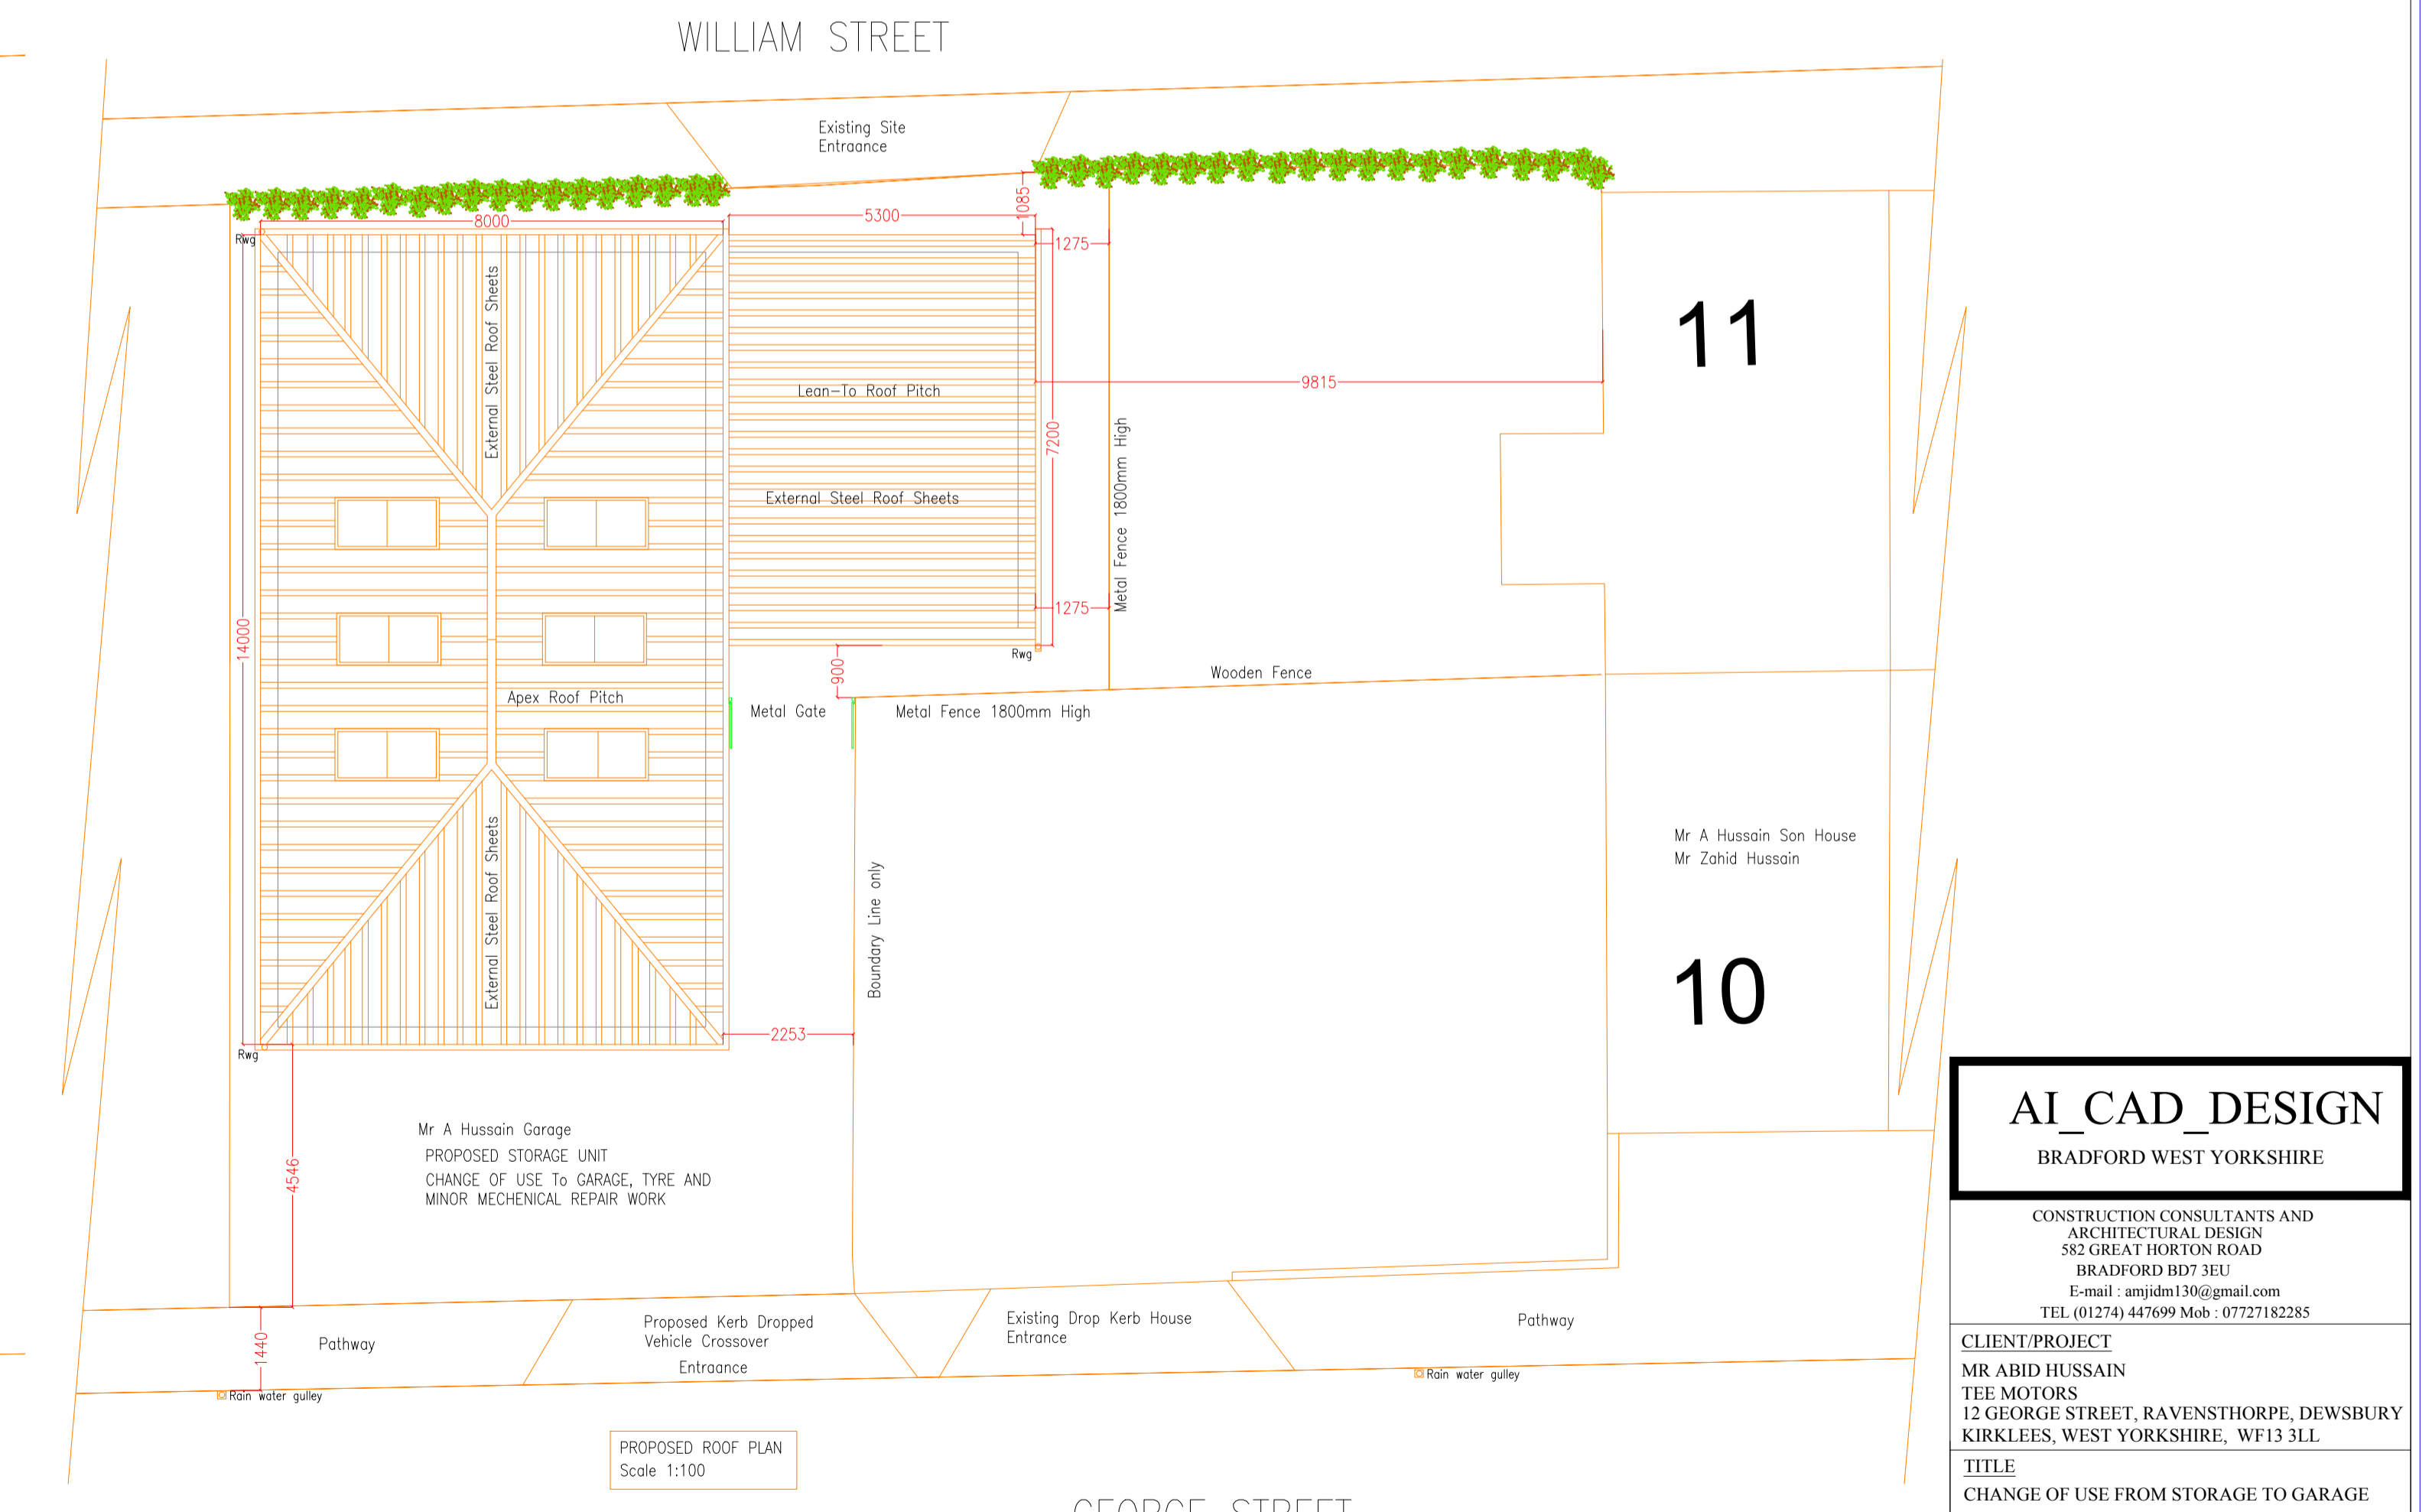

AI_CAD_DESIGN
BRADFORD WEST YORKSHIRE

CONSTRUCTION CONSULTANTS AND ARCHITECTURAL DESIGN
582 GREAT HORTON ROAD
BRADFORD BD7 3EU
E-mail : amjdm130@gmail.com
TEL (01274) 447699 Mob : 07727182285

CLIENT/PROJECT
MR ABID HUSSAIN
TEE MOTORS
12 GEORGE STREET, RAVENTHORPE, DEWSBURY
KIRKLEES, WEST YORKSHIRE, WF13 3LL

TITLE
CHANGE OF USE FROM STORAGE TO GARAGE
EXISTING & PROPOSED SIDE ELEVATION
EXISTING & PROPOSED ROOF PLAN

DRAWING STATUS FOR APPROVAL		DRAWING No A1-CAD/03A	
DRAWN	MAMJID	DATE	04/12/2023
SCALE	1:100 @ A1	REVISION	A