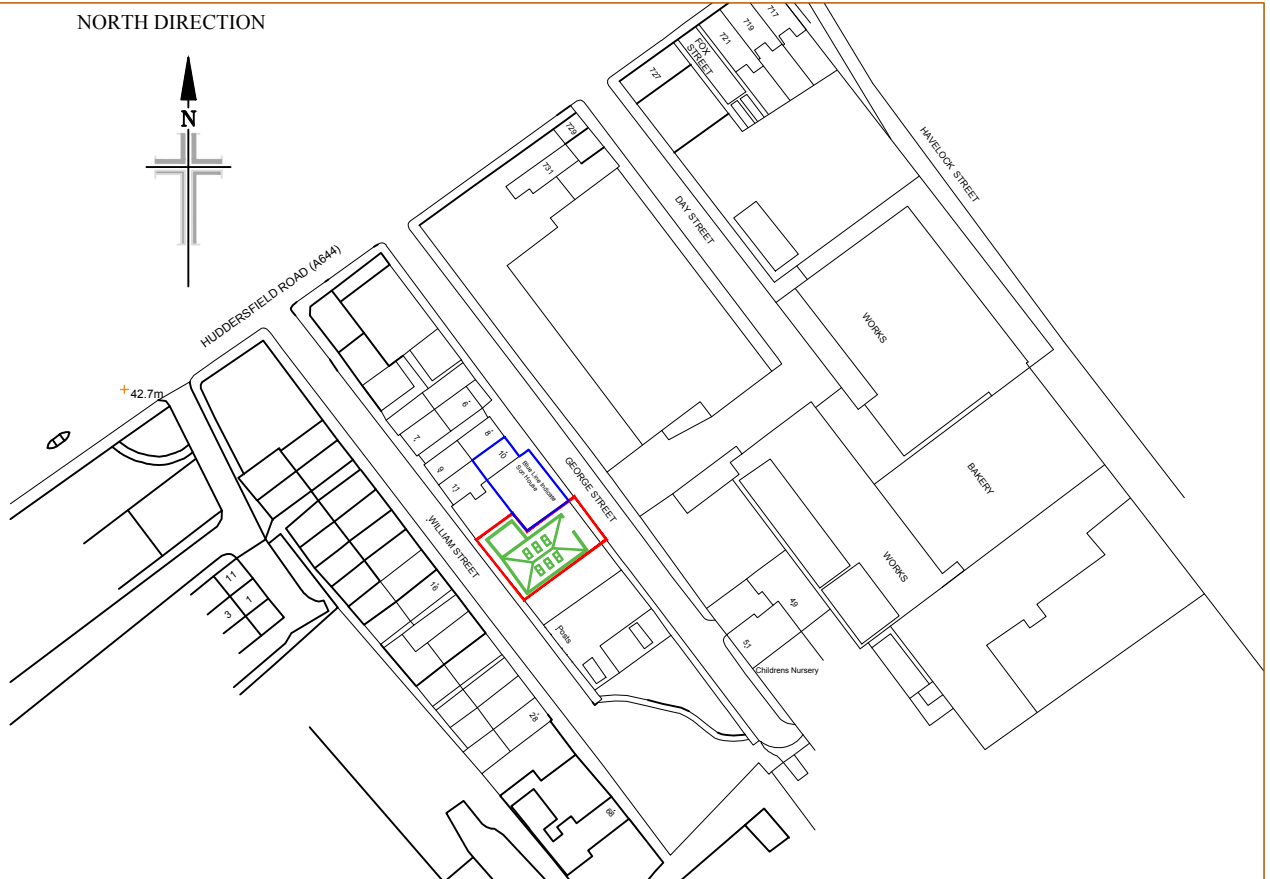

NORTH DIRECTION

LOCATION PLAN SCALE 1:1250

SITE PLAN SCALE 1:500

PREVIOUS ADDRESS William Street, Ravensthorpe, Dewsbury West Yorkshire, WF13 3LW

A1_CAD_DESIGN
BRADFORD WEST YORKSHIRE

582 GREAT HORTON ROAD
BRADFORD - 7
WEST YORKSHIRE
BRADFORD BD7 3EU
TEL (01274) 447699 MOBILE - 07727182285
amjidm130@gmail.com

CLIENT/PROJECT
NEW ADDRESS
12 George Street, Ravensthorpe, Dewsbury
West Yorkshire, WF13 3LL

DRAWING STATUS
FOR APPROVAL
DRAWN M.AMJID
DATE 09/12/2023
SCALE 1:1250 & 1:500

DRAWING No
A1-CAD/01
REVISION /