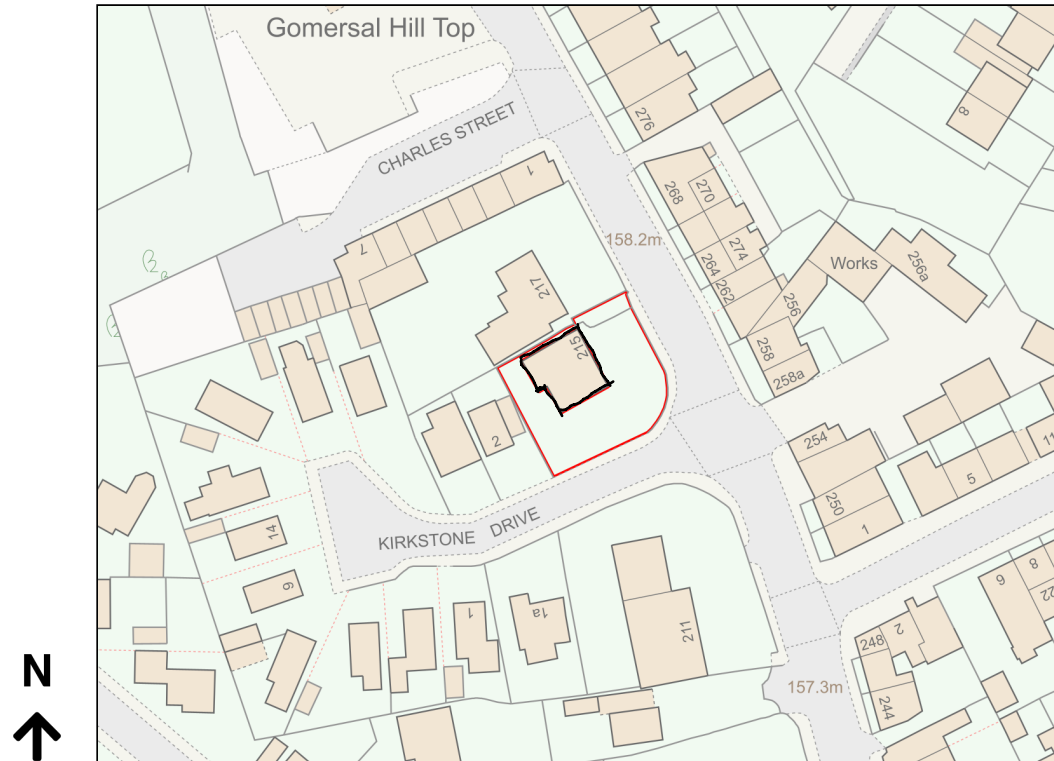

# Location Plan

Site Address: 213-215, Oxford Road, Gomersal, Cleckheaton, BD19 4PY

Date Produced: 06-Oct-2023

Scale: 1:1250 @A4

Planning Portal Reference: PP-12497522v1