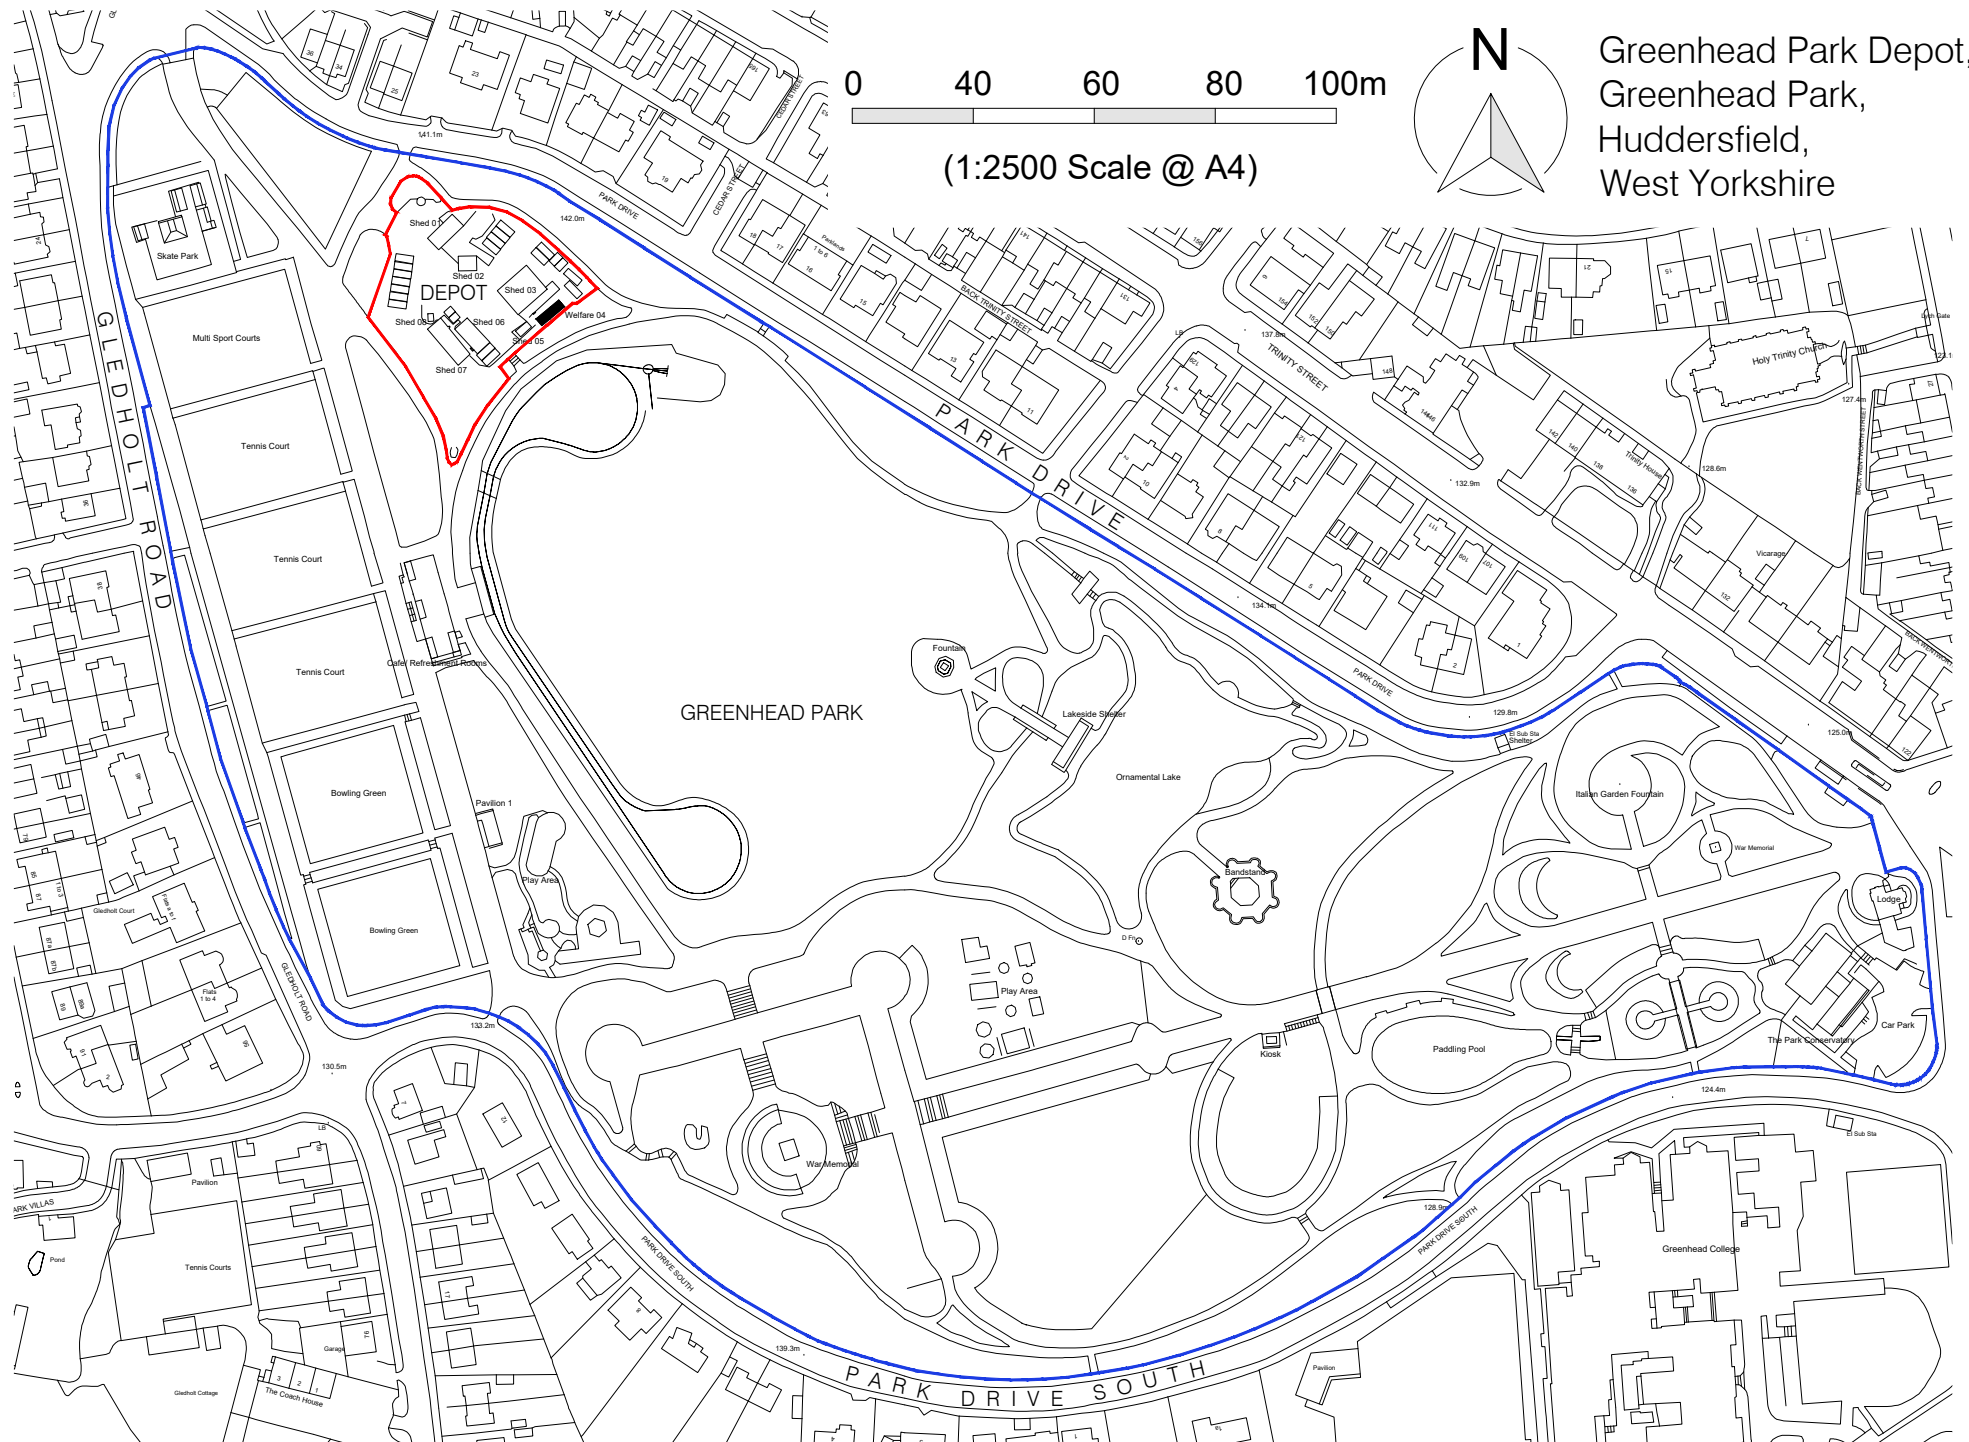

Greenhead Park Depot,
Greenhead Park,
Huddersfield,
West Yorkshire

Location Plan
Scale 1:2500 @ A4