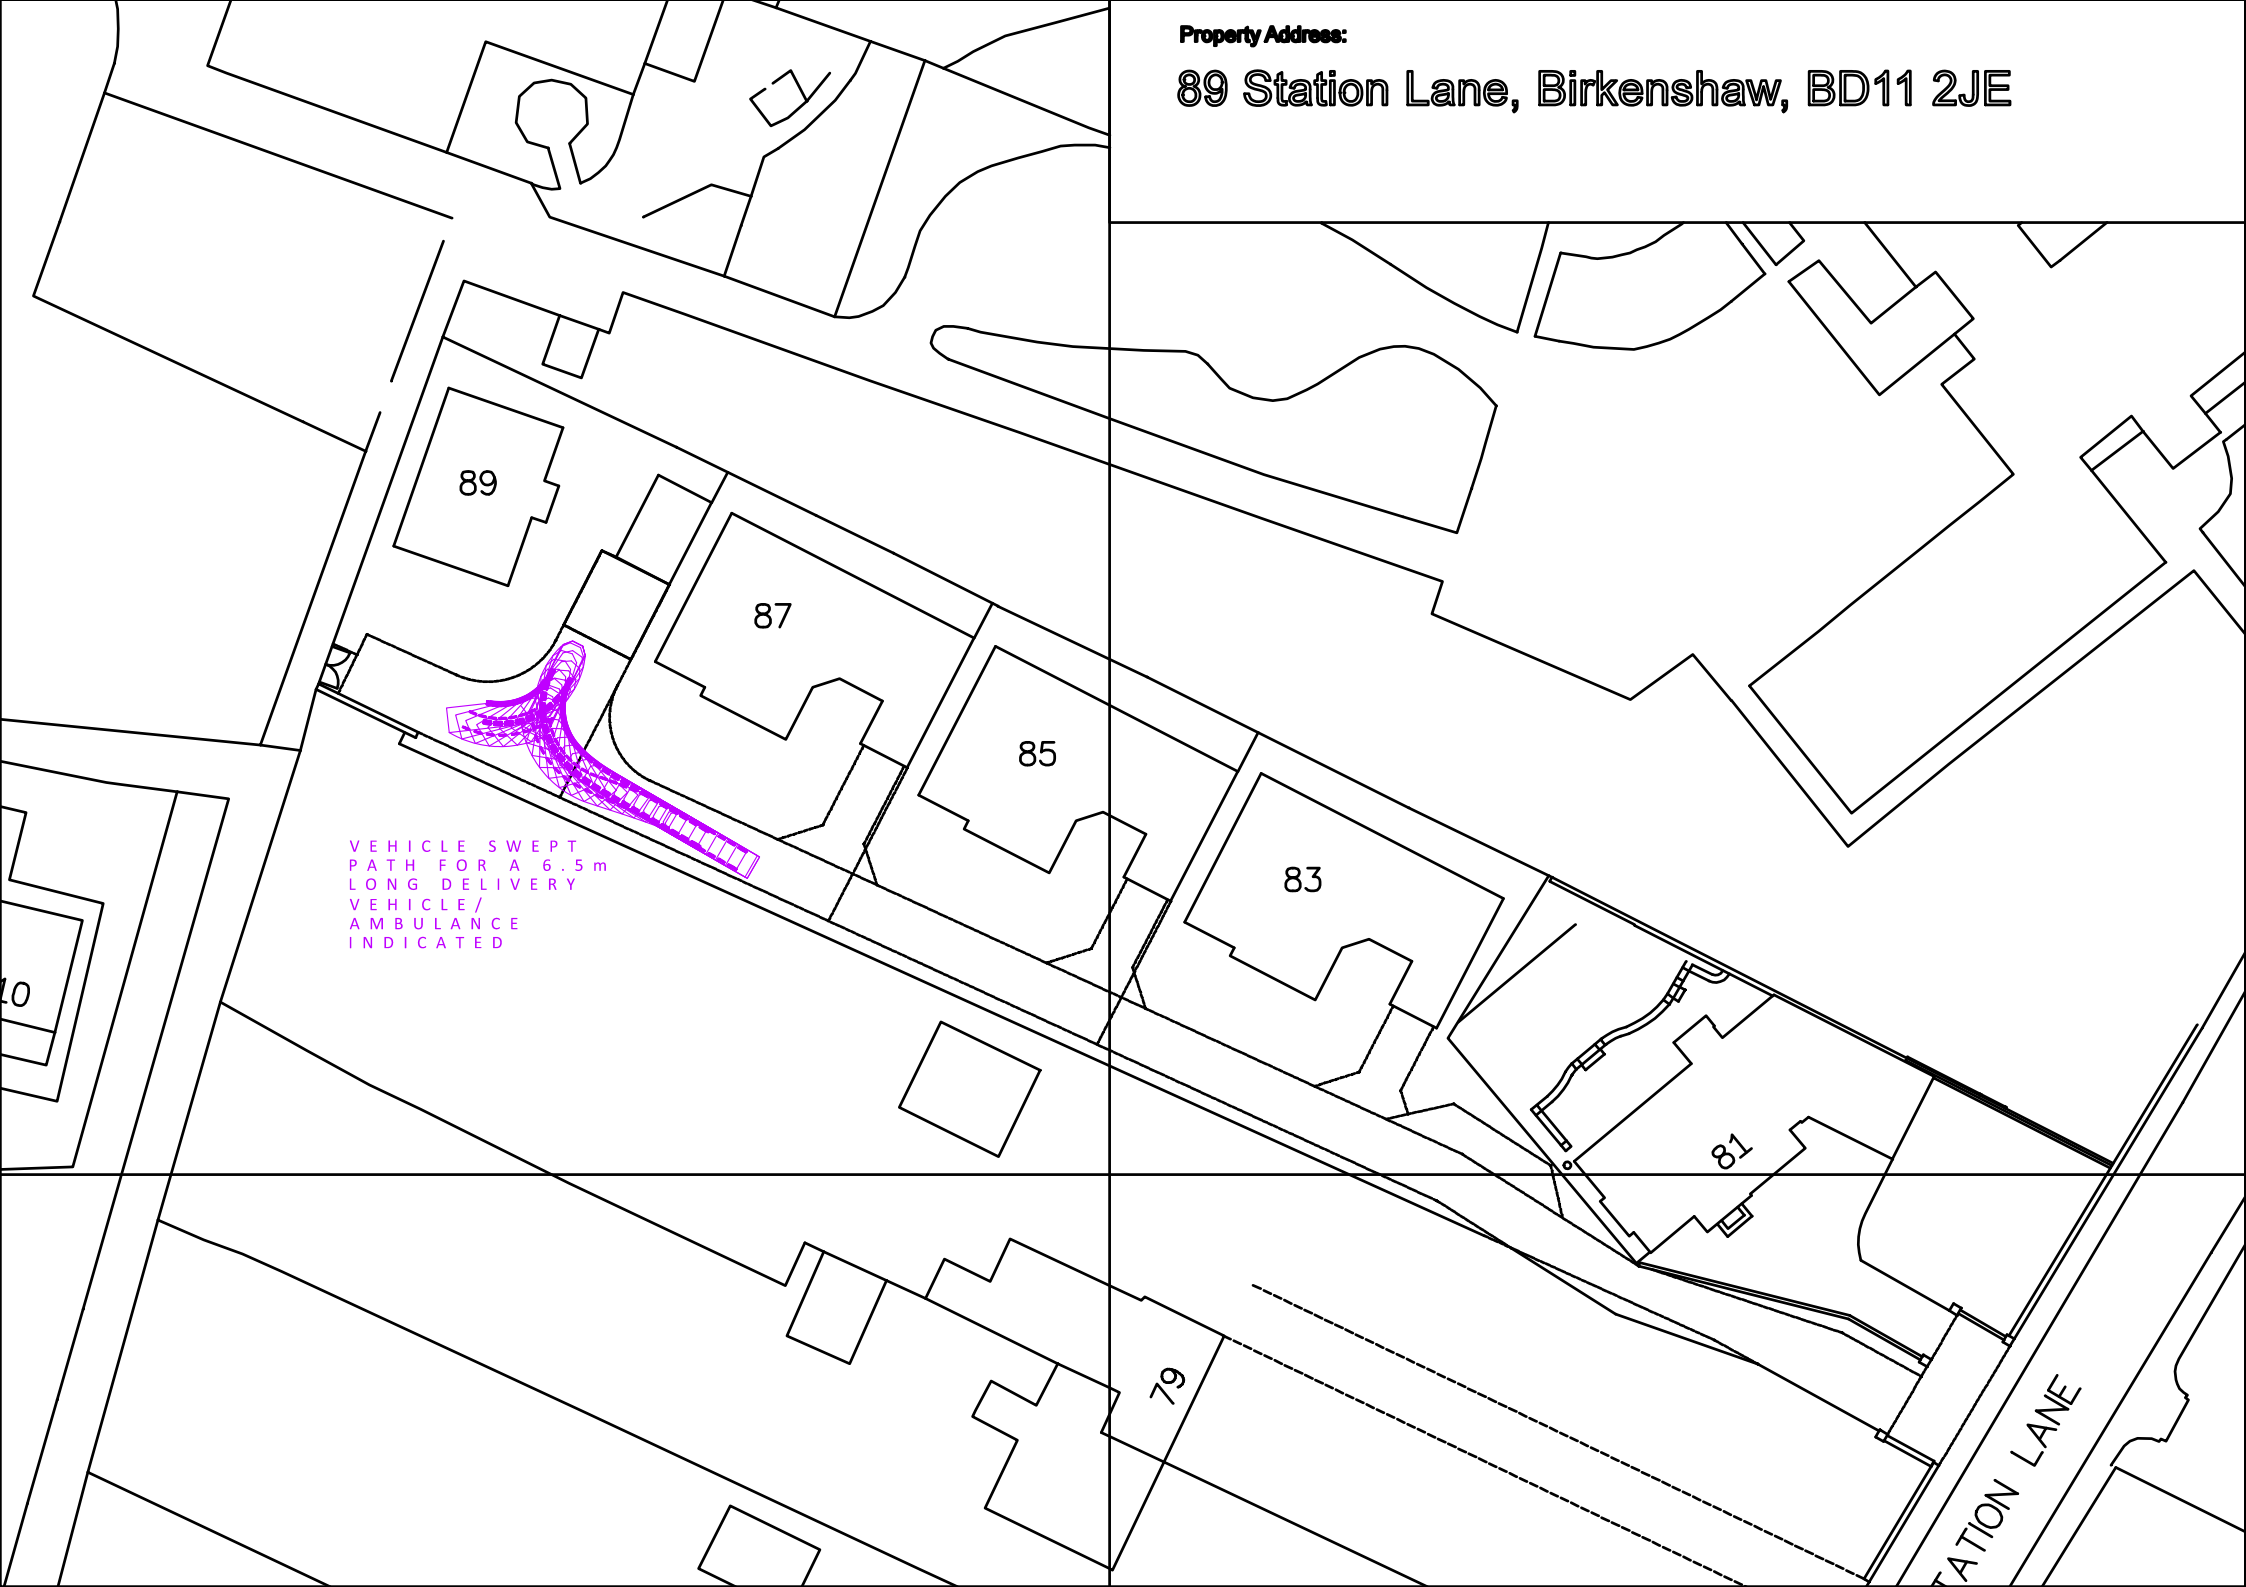

Property Address:

89 Station Lane, Birkenshaw, BD11 2JE

VEHICLE SWEEP
PATH FOR A 6.5 m
LONG DELIVERY
VEHICLE/
AMBULANCE
INDICATED

STATION LANE