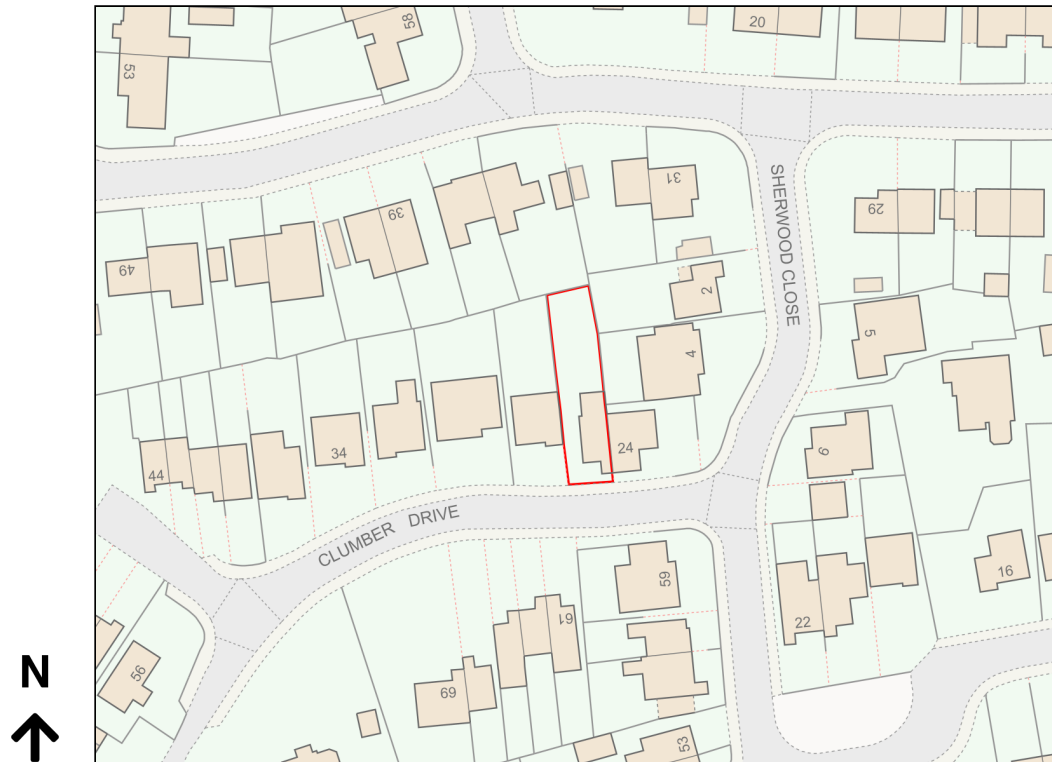

Location Plan

Site Address: 26, Clumber Drive, Gomersal, Cleckheaton, BD19 4RP

Date Produced: 27-Jun-2023

Scale: 1:1250 @A4

Planning Portal Reference: PP-12270932v1