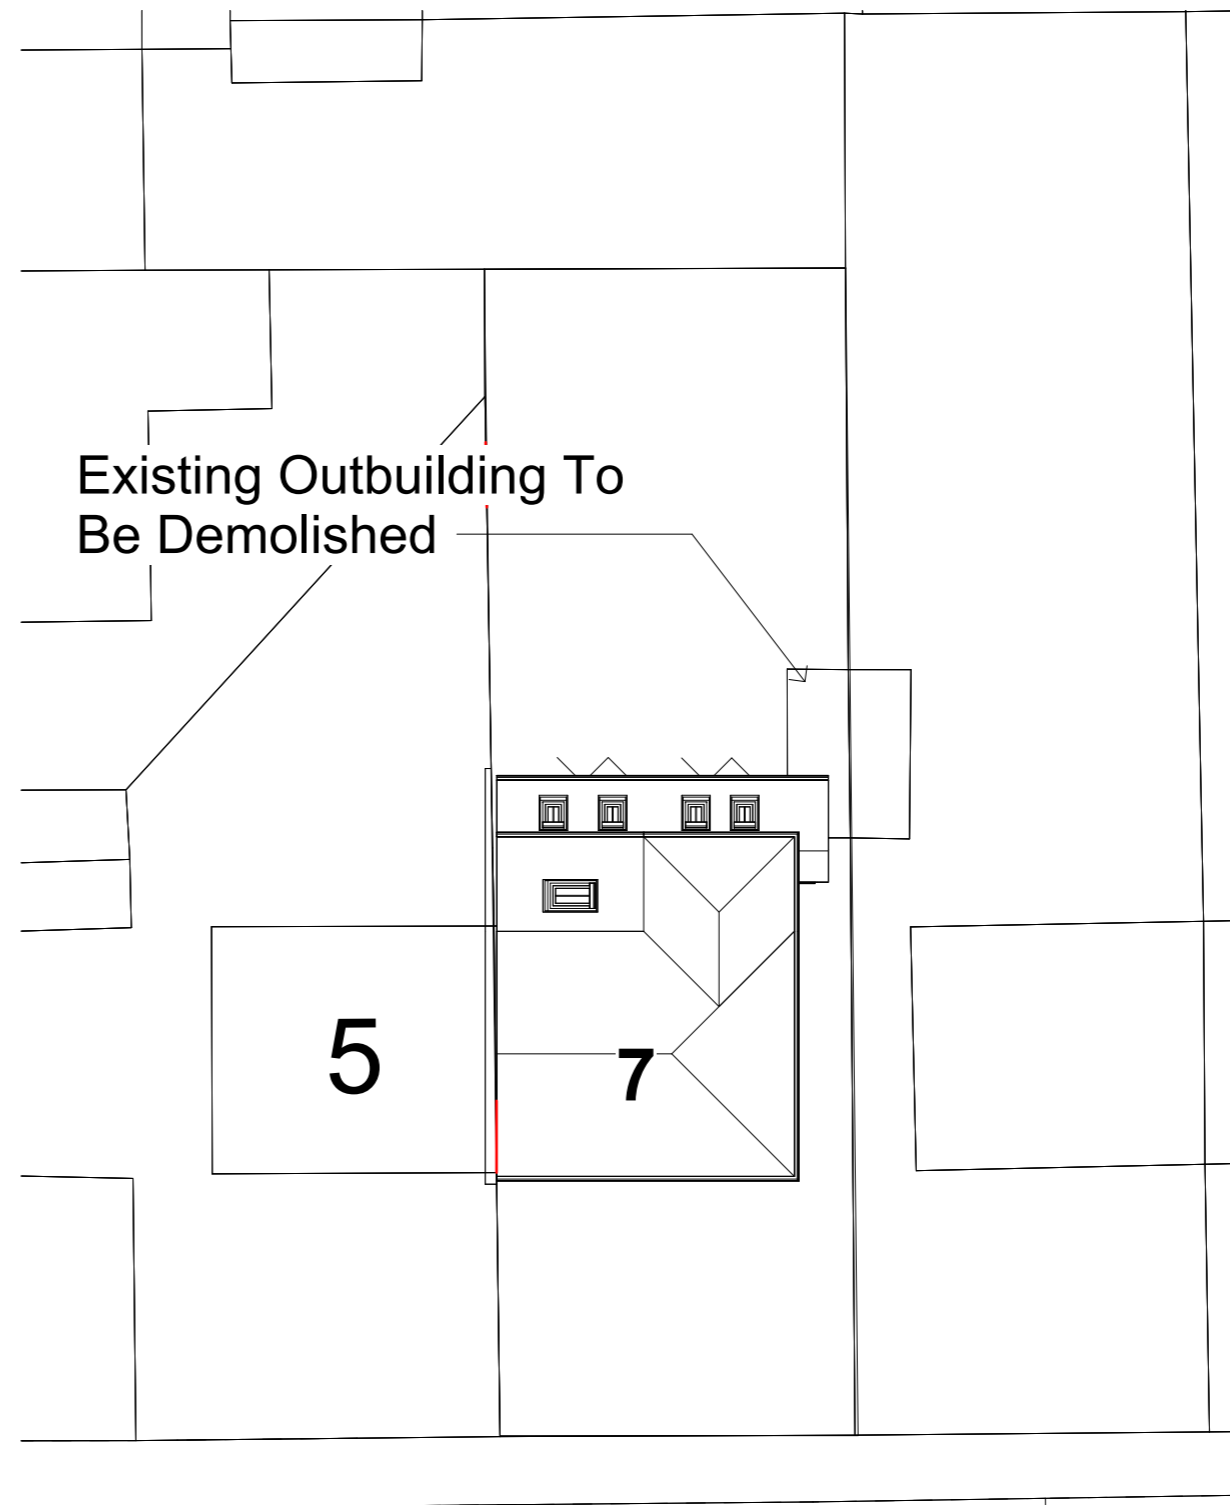

**Proposed Location Plan**  
1 : 1250

# HARVEY ROYD

**Proposed Site Plan**  
1 : 200

**Project Name**  
7 Harvey Royd, Almondbury, Huddersfield,  
HD5 8SP

**Drawing Title:**  
Proposed Location And Site Plan

**Drawing Number:** TR-A23-0604-006 **Scale:** As indicated@A3