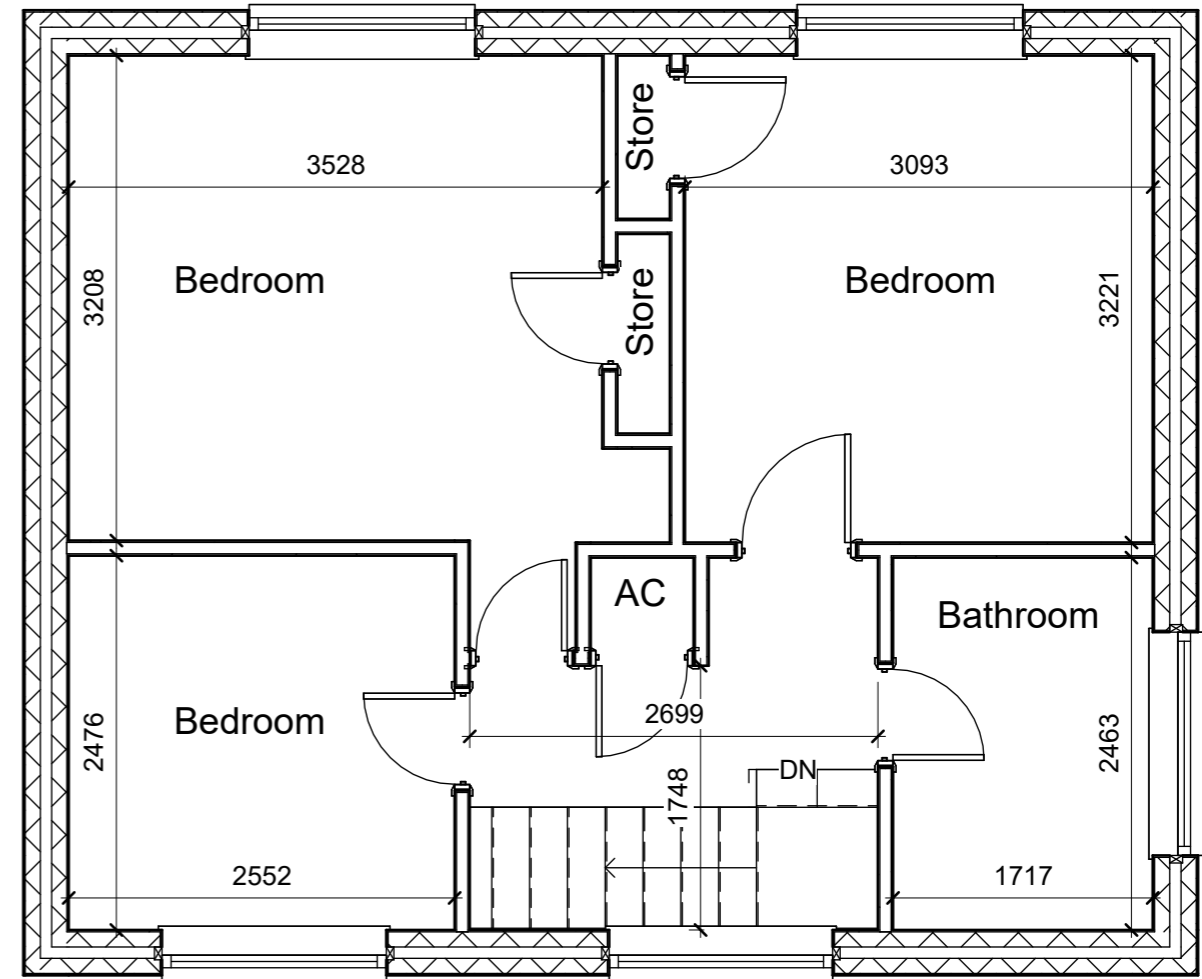

Existing Ground Floor

1 : 50

Existing First Floor

1 : 50

T: 01484 941051
 plan@trendarchitecture.co.uk
 www.trendarchitecture.co.uk

Project Name
 7 Harvey Royd, Almondbury, Huddersfield,
 HD5 8SP

Drawing Title:
 Existing Layout

Drawing Number: TR-A23-0604-002 **Scale:** 1 : 50@A3

Date: 19/06/23 **Revision:** **Approver:**

Drawn By: AM **Checked by:** JA

Reason For Issue:
 Planning