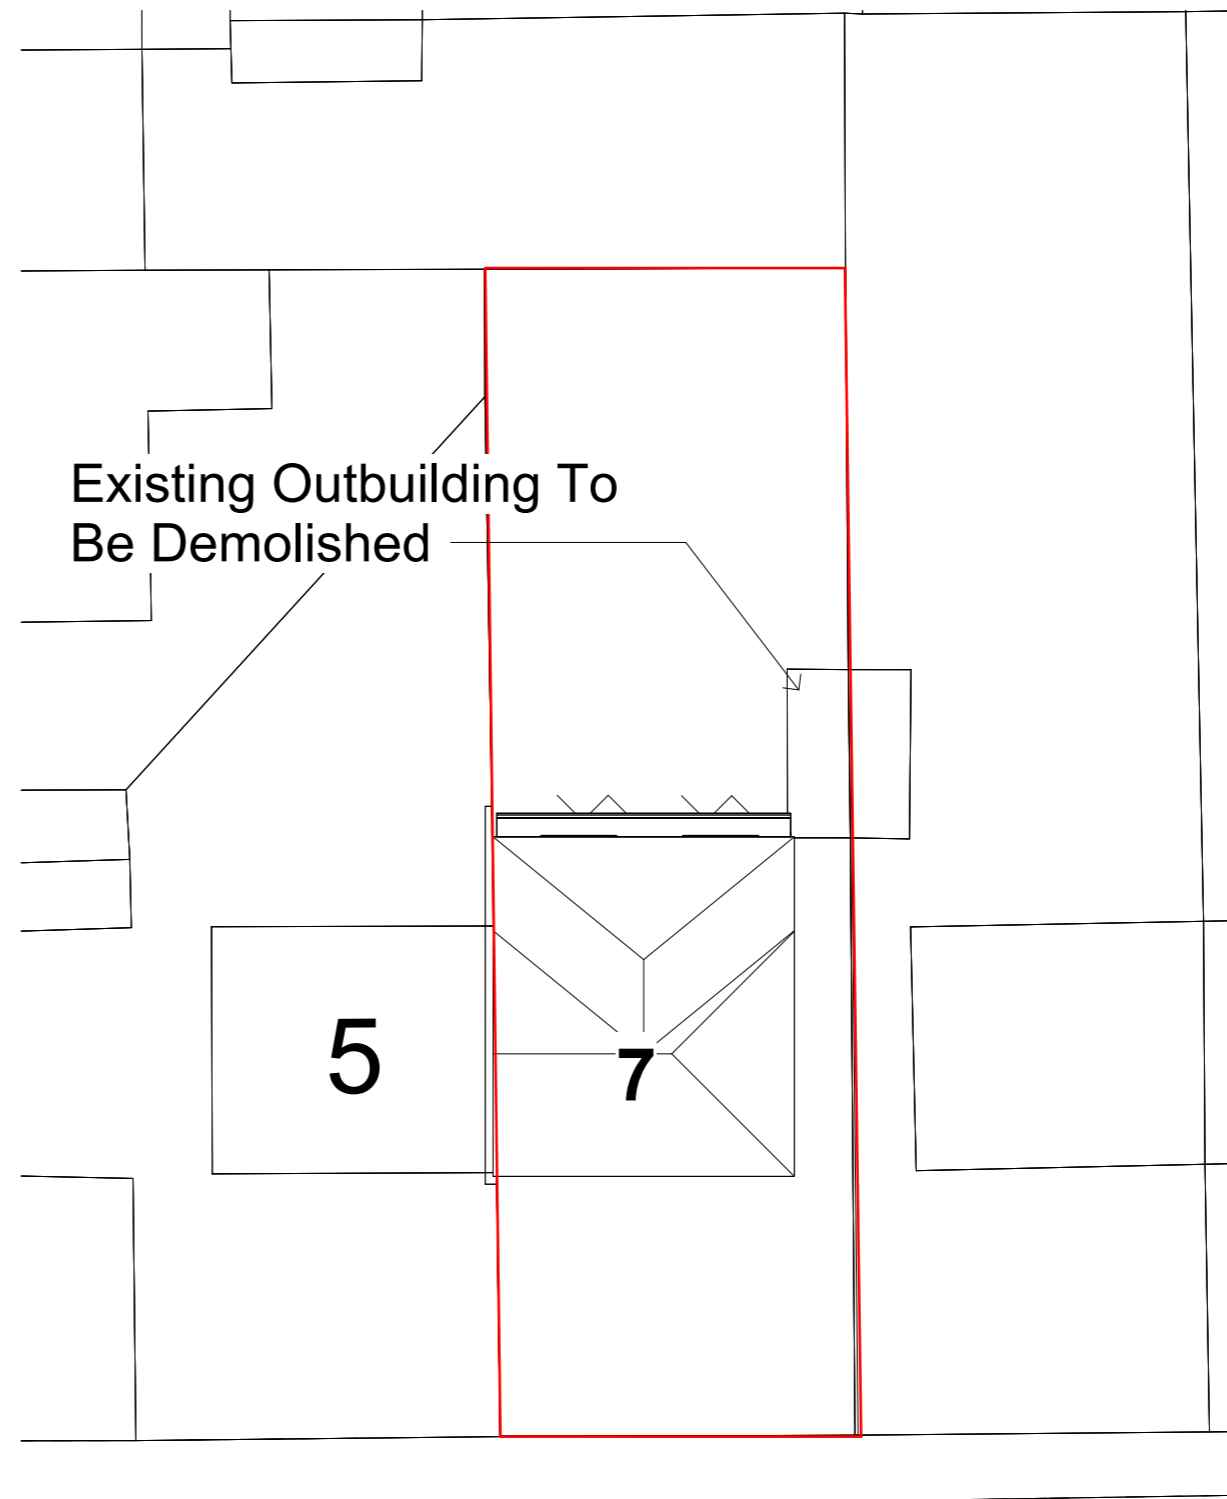

Proposed Location Plan
1 : 1250

HARVEY ROYD

Proposed Site Plan
1 : 200

Project Name
7 Harvey Royd, Almondbury, Huddersfield,
HD5 8SP

Drawing Title:
Proposed Location And Site Plan-Option 1

Drawing Number: TR-A23-0604-006 **Scale:** As indicated@A3