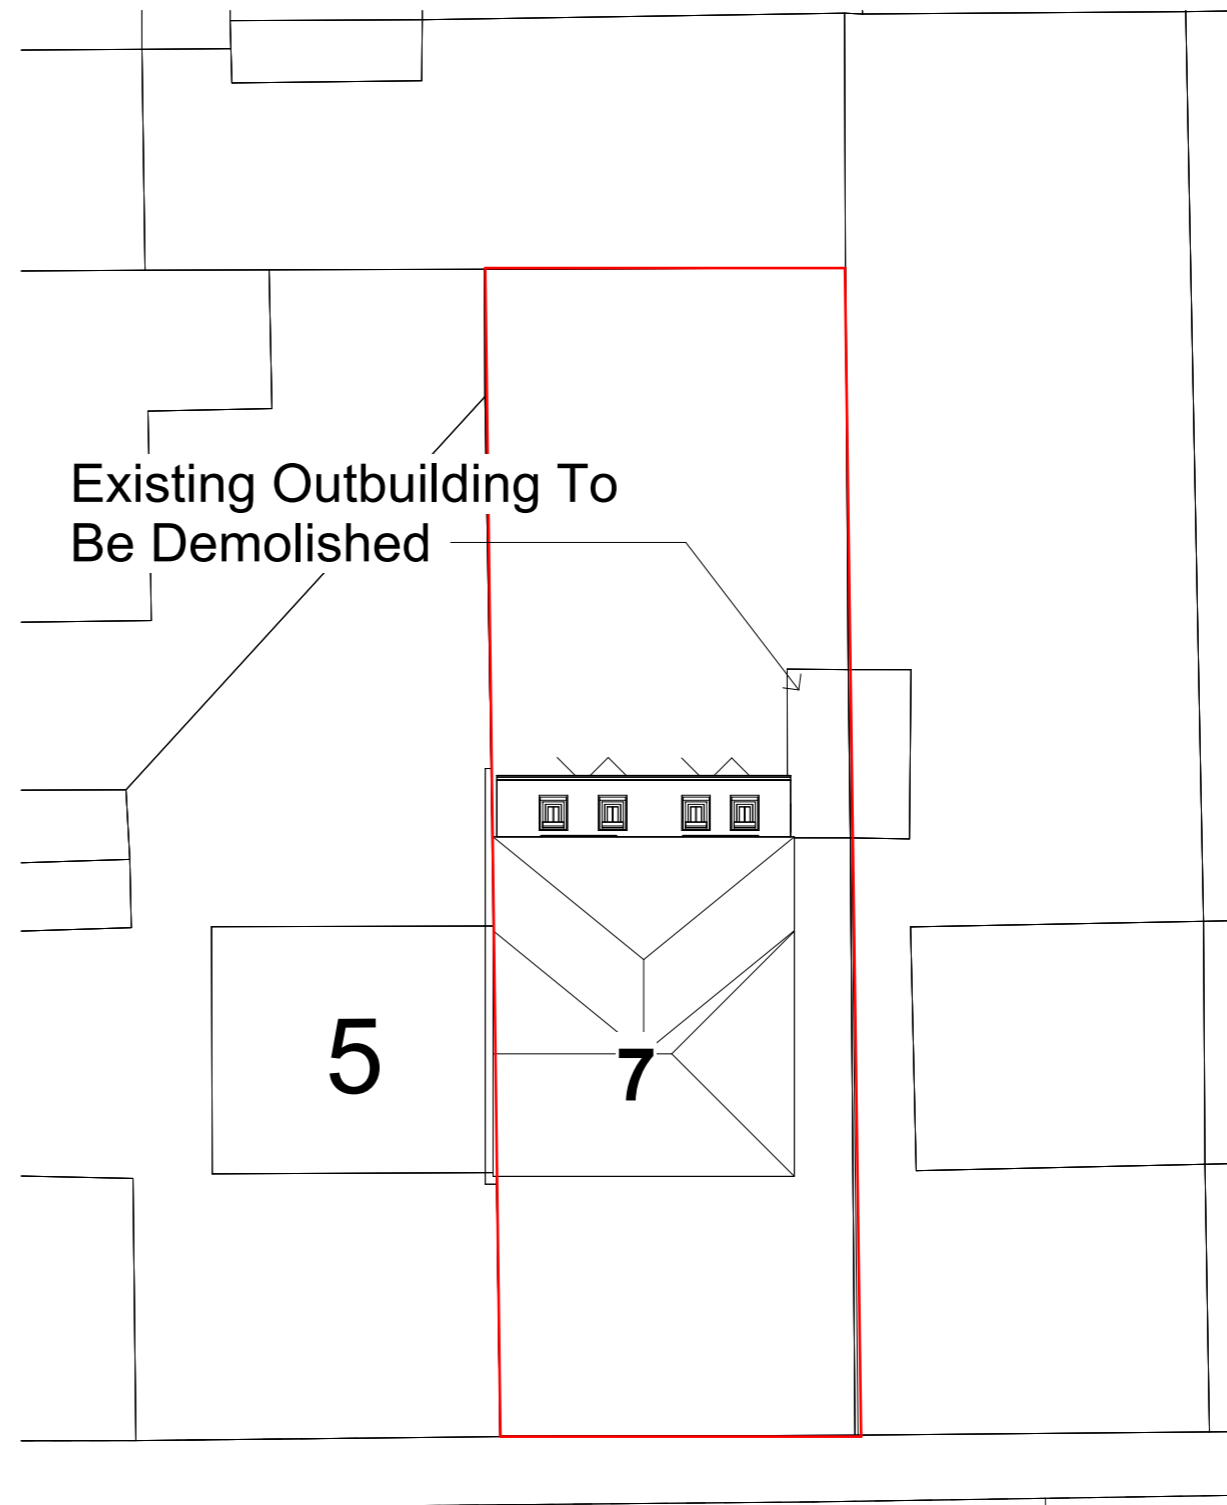

**Proposed Location Plan**  
1 : 1250

# HARVEY ROYD

**Proposed Site Plan**  
1 : 200

**Project Name**  
7 Harvey Royd, Almondbury, Huddersfield,  
HD5 8SP

**Drawing Title:**  
Proposed Location And Site Plan-Option 1

**Drawing Number:** TR-A23-0604-006 **Scale:** As indicated@A3