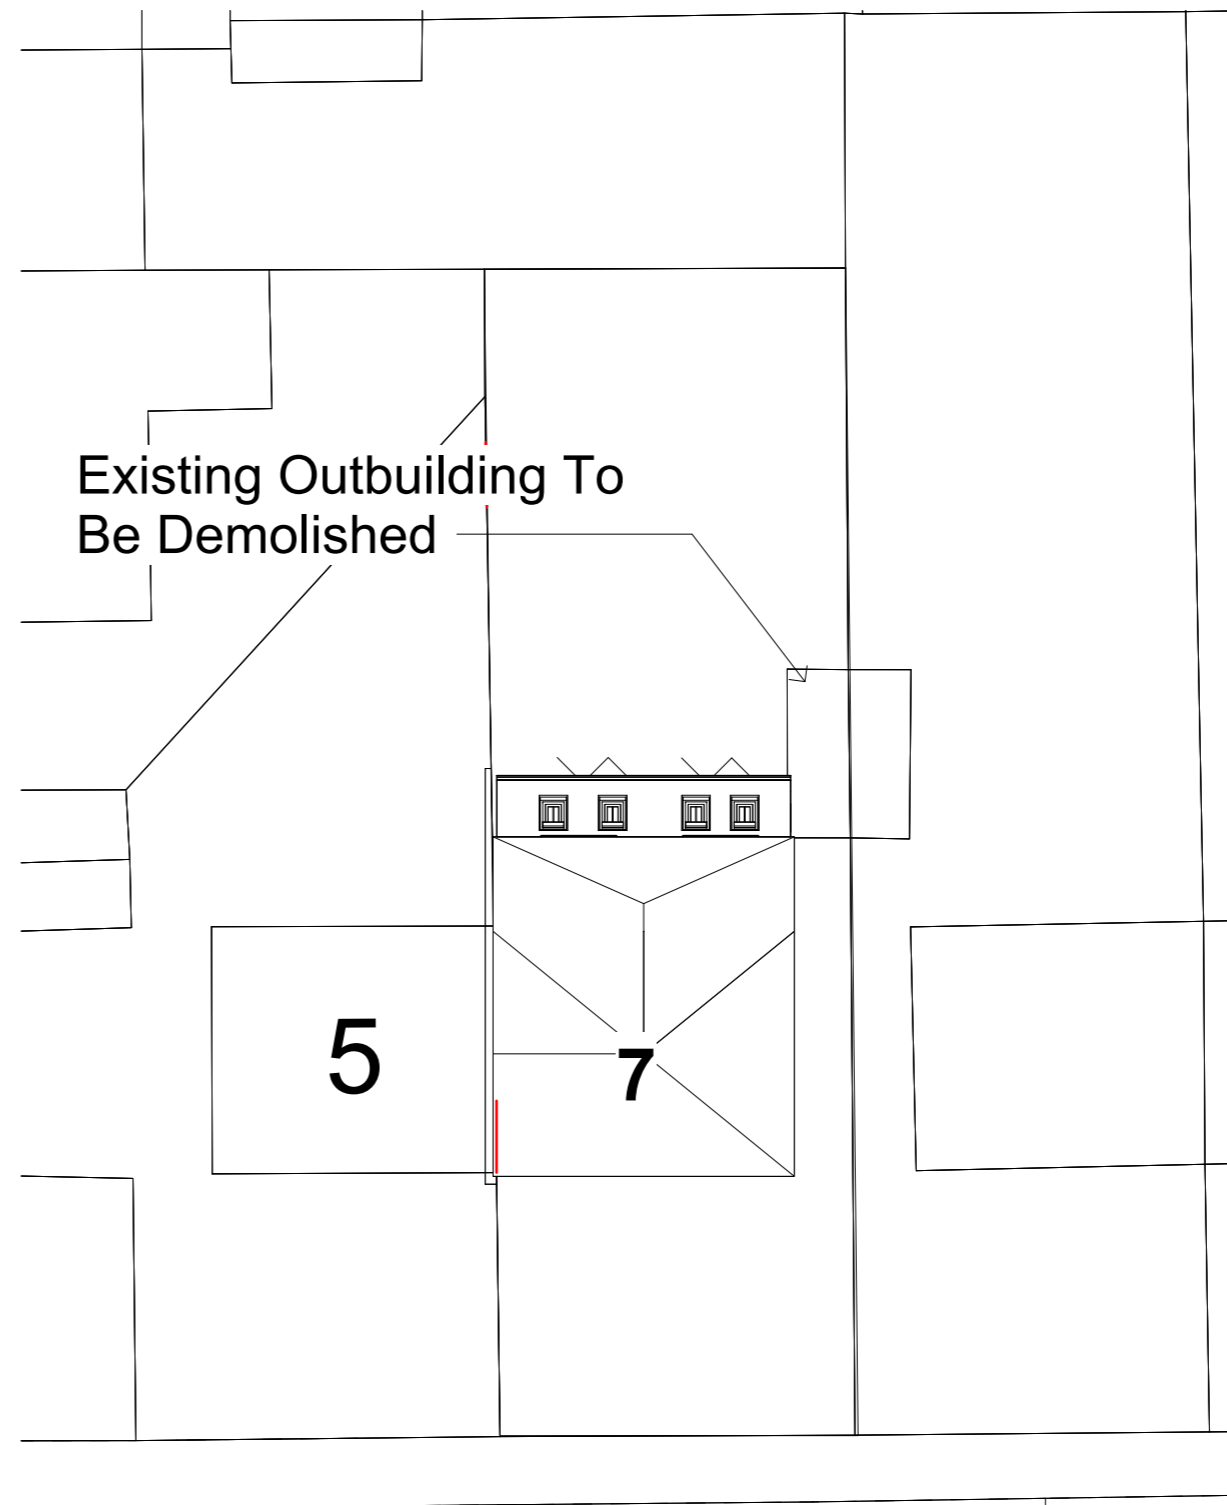

Proposed Location Plan
1 : 1250

HARVEY ROYD

Proposed Site Plan
1 : 200

Project Name
7 Harvey Royd, Almondbury, Huddersfield,
HD5 8SP

Drawing Title:
Proposed Location And Site Plan-Option 1

Drawing Number: TR-A23-0604-006 **Scale:** As indicated@A3