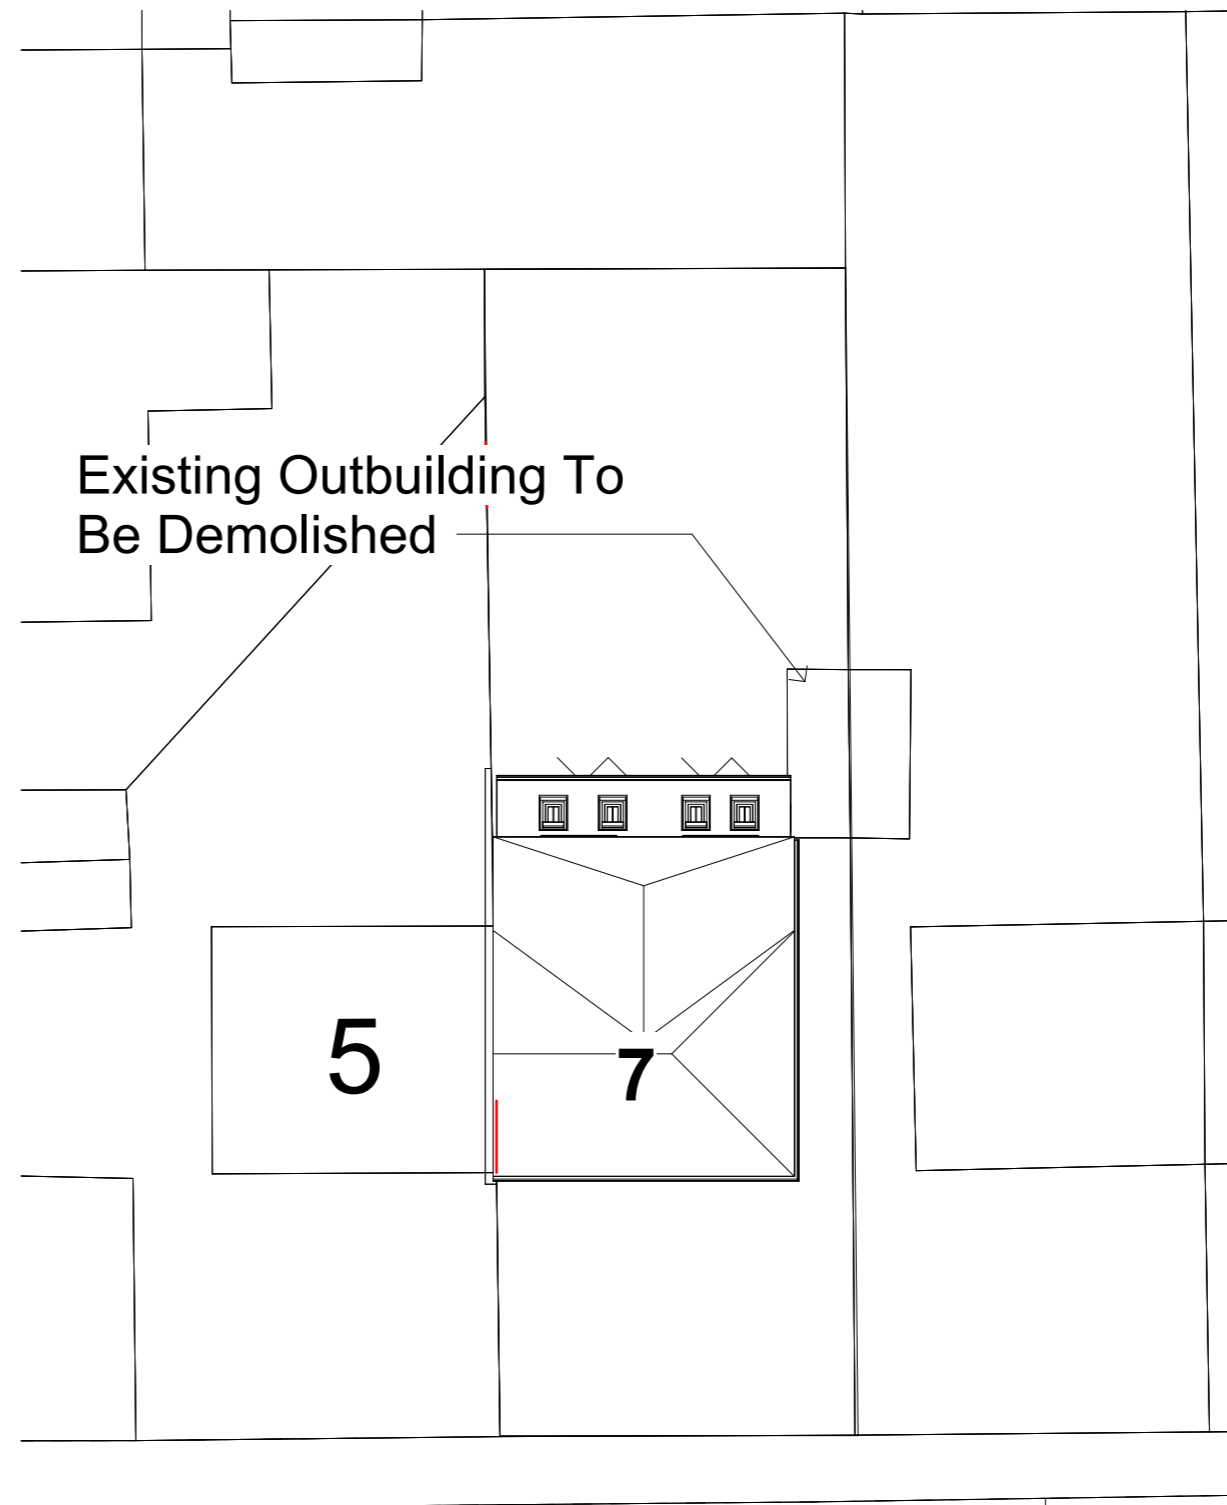

Proposed Location Plan
1 : 1250

HARVEY ROYD

Proposed Site Plan
1 : 200

Project Name
7 Harvey Royd, Almondbury, Huddersfield,
HD5 8SP

Drawing Title:
Proposed Location And Site Plan-Option 1

Drawing Number: TR-A23-0604-006 **Scale:** As indicated@A3