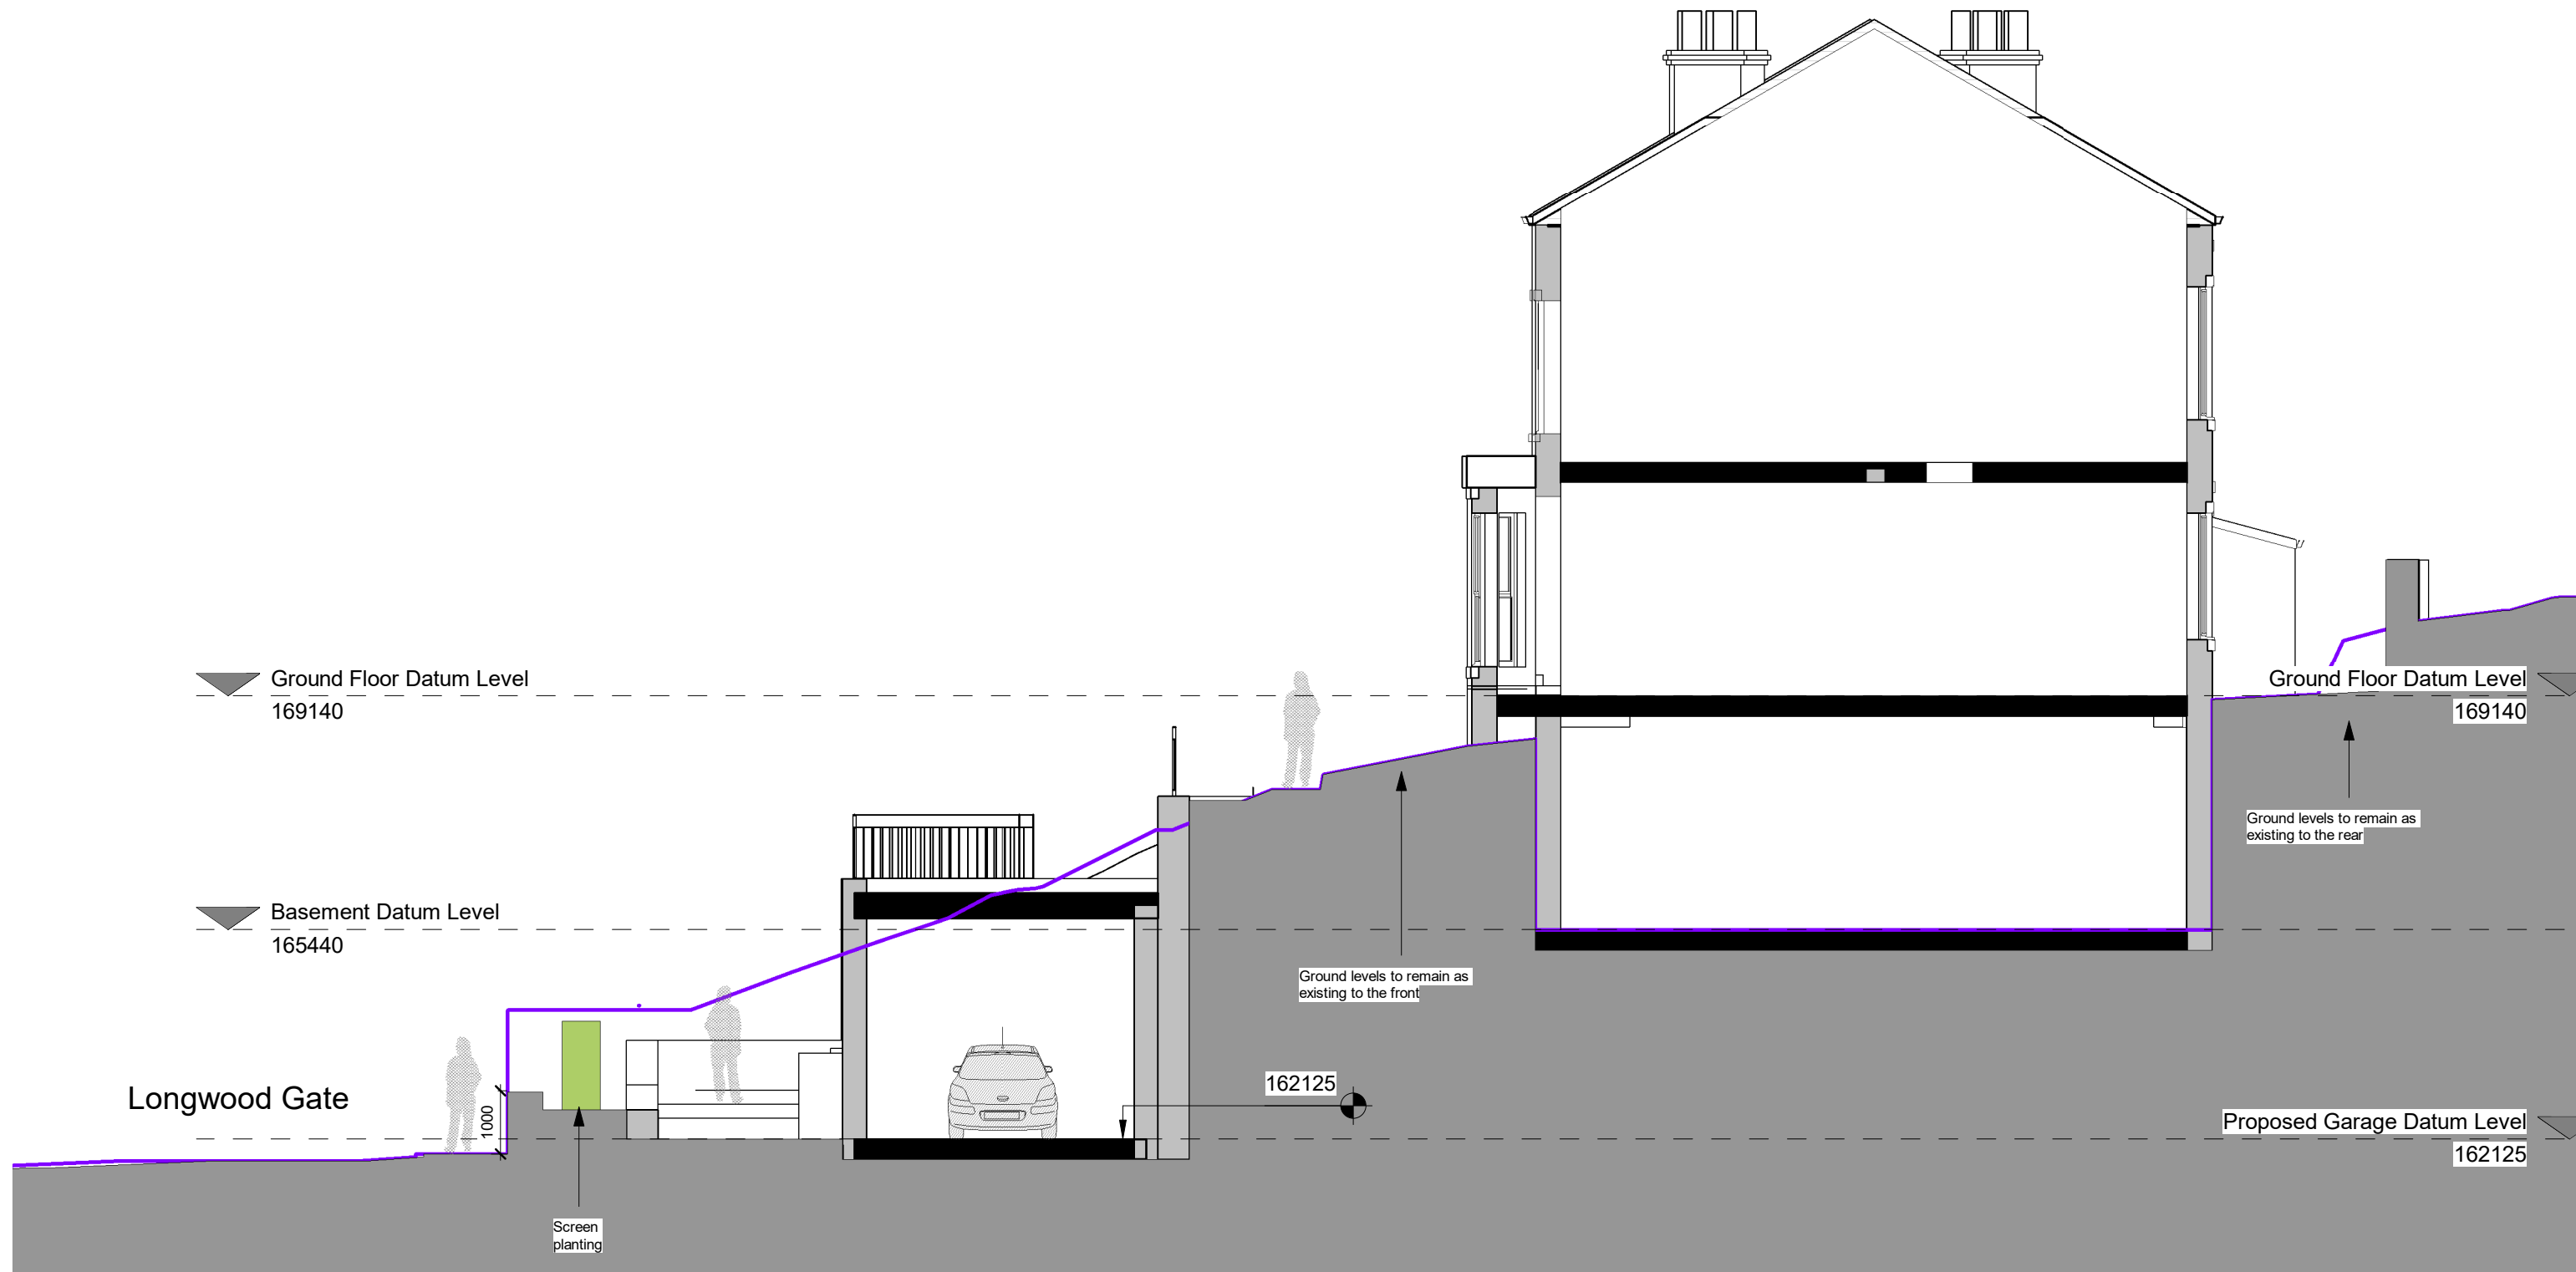

# 38 Longwood Gate, Huddersfield

Proposed Site Section BB - Garage

A 26.05.23 AH Amendments to width of garage CA

Mr & Mrs Murgatroyd  
22-025 1006 A  
© CREATIVE ARCHITECTURE LIMITED

CREATIVE ARCHITECTURE  
Inspiring Change