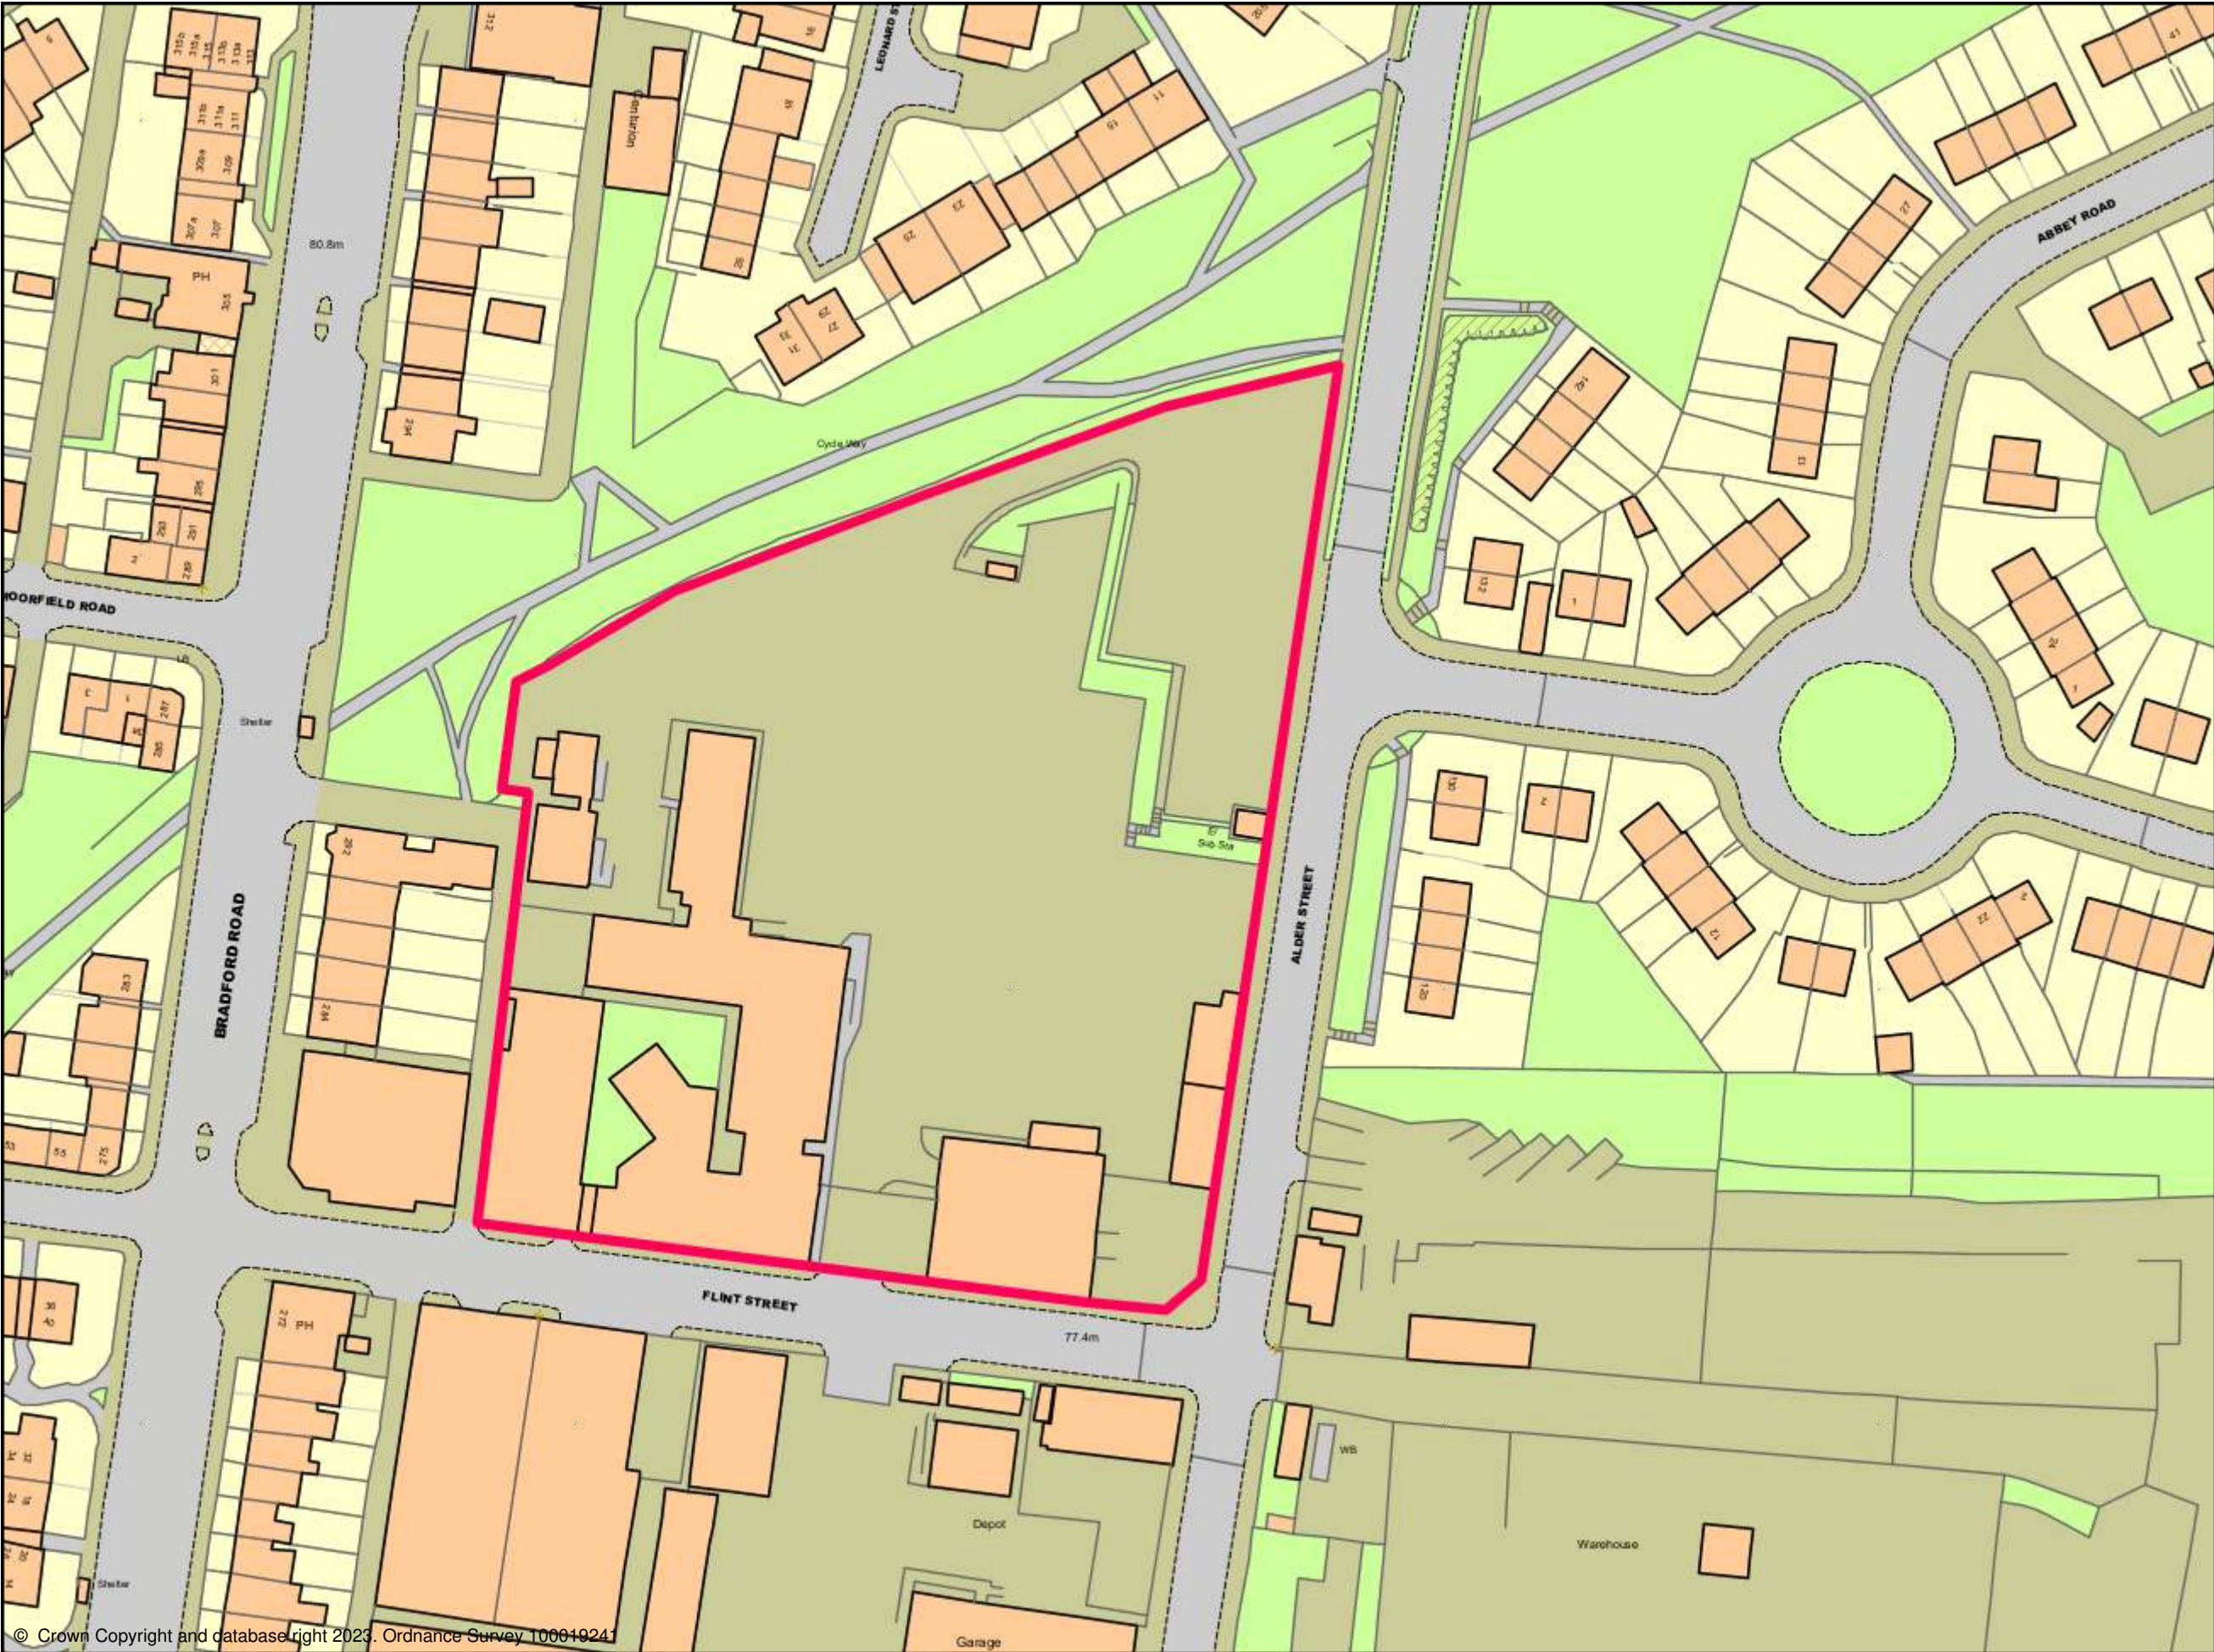

Location Plan

Kompass
Kirklees Mapping Service

Scale = 1:1000
© Crown Copyright and database right 2020.
Ordnance Survey
100019241

maps@kirklees.gov.uk