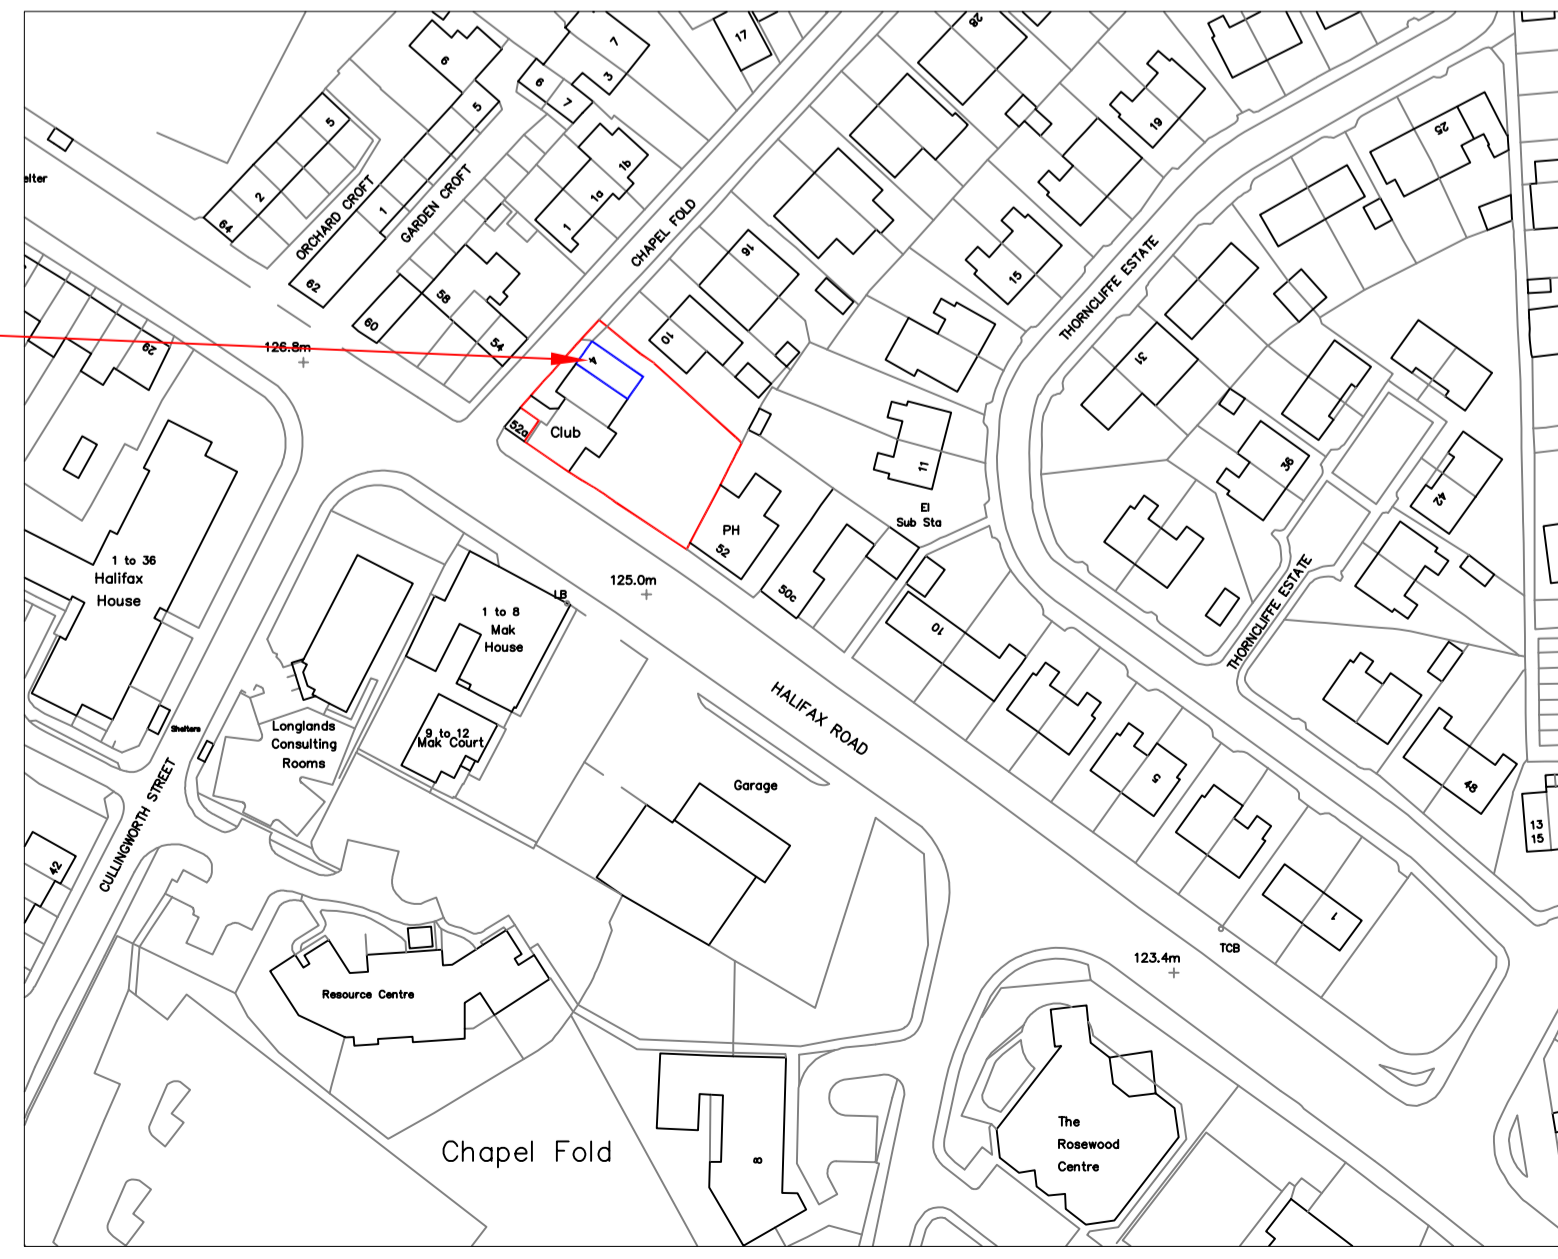

Existing Flat 1 -
36.6sqm
11.1sqm bedroom

Mr Husnain Ali
Conservative Club
2 Chapel Fold
Batley, WF17 7AY

Change of use of an existing
Conservative Club to a restaurant/cafe,
including the change of use of one 2
bed flat to two 1 bed flats, 1 new 2 bed
flat, 1 new attic flat with dormers and
additional one bed ground floor flat,
including new car parking and access
arrangements

Dwg Title			
Single Plan All Information			
Existing and proposed floor plans and Elevations			
Date	SCALE	Drawn	Chk By
141102	As Shown	D Hughes	-
Proj No	Dwg No	Rev	C