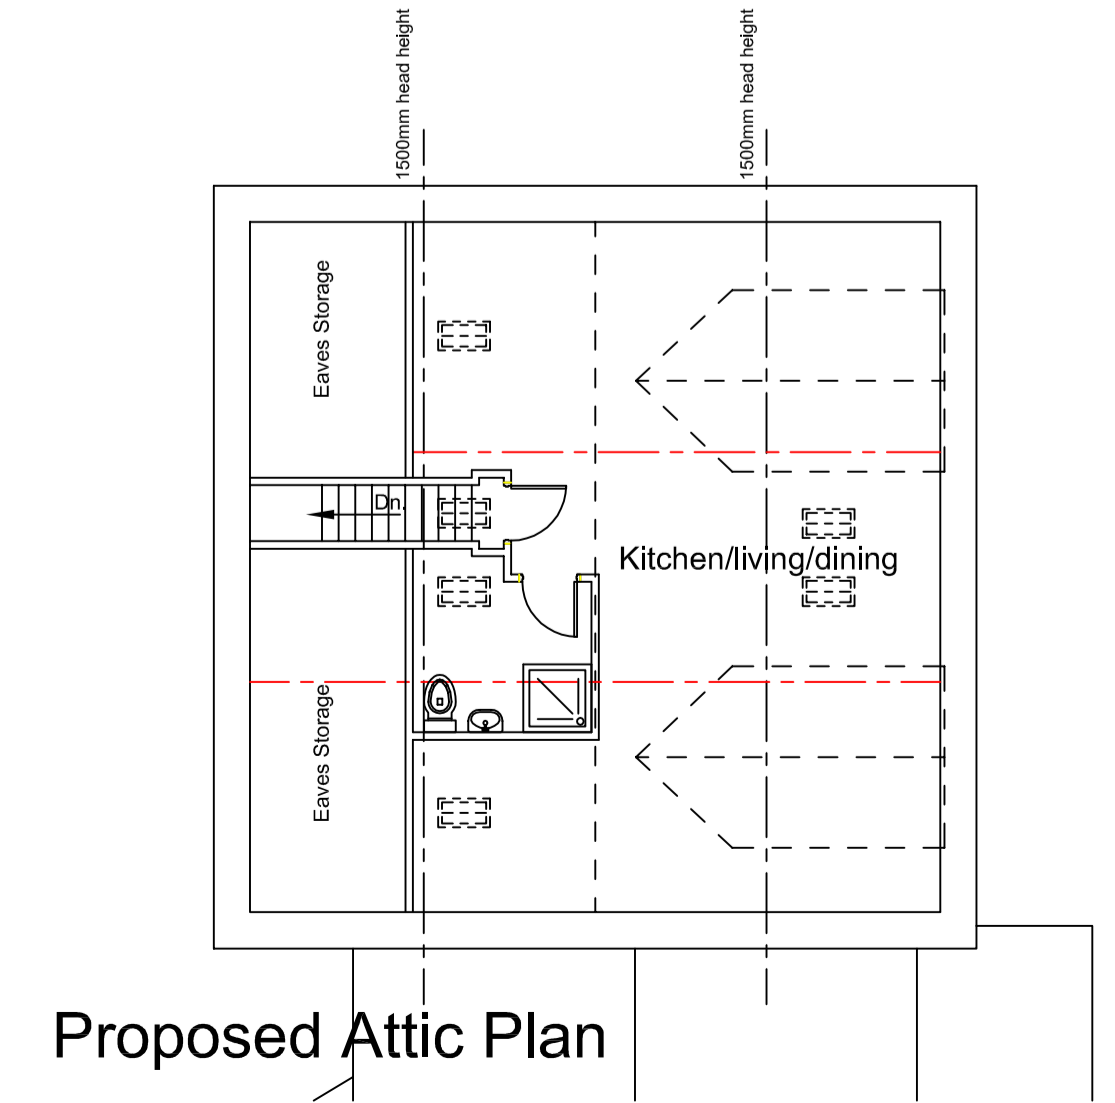

Existing Flat 1 -
36.6sqm
11.1sqm bedroom

Mr Husnain Ali
Conservative Club
2 Chapel Fold
Batley, WF17 7AY

Change of use of an existing
Conservative Club to a restaurant/cafe,
including the change of use of one 2
bed flat to two 1 bed flats, 1 new 2 bed
flat, 1 new attic flat with dormers and
additional one bed ground floor flat,
including new car parking and access
arrangements

Dwg Title			
Single Plan All Information			
Existing and proposed floor plans and Elevations			
Date	SCALE	Drawn	Chk By
141102	As Shown	D Hughes	-
Proj No	Dwg No	Rev	C