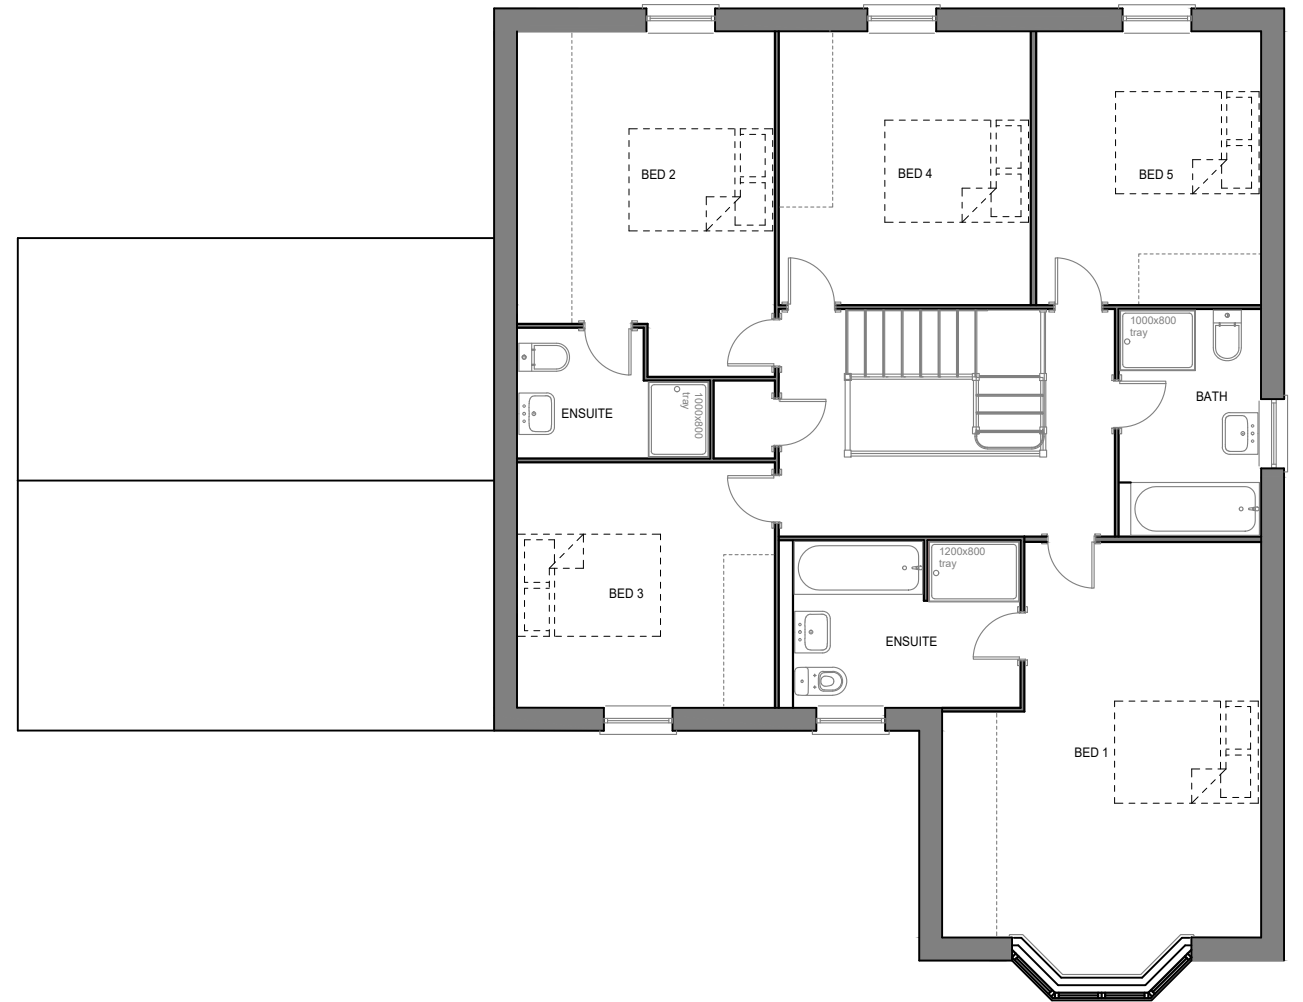

The Belfry - Plot 15 (AS)

Revision notes:		
Rev:	Date:	Notes:
..

Revision notes:		
Rev:	Date:	Notes:
..

Revision notes:		
Rev:	Date:	Notes:
..

Date: 06.03.23	Project: Holmebridge
Scale @ A3: 1:100 & 1:200	Drawing Number: Belfry AS - Plot 15
Drawn By: CD	Revision: -