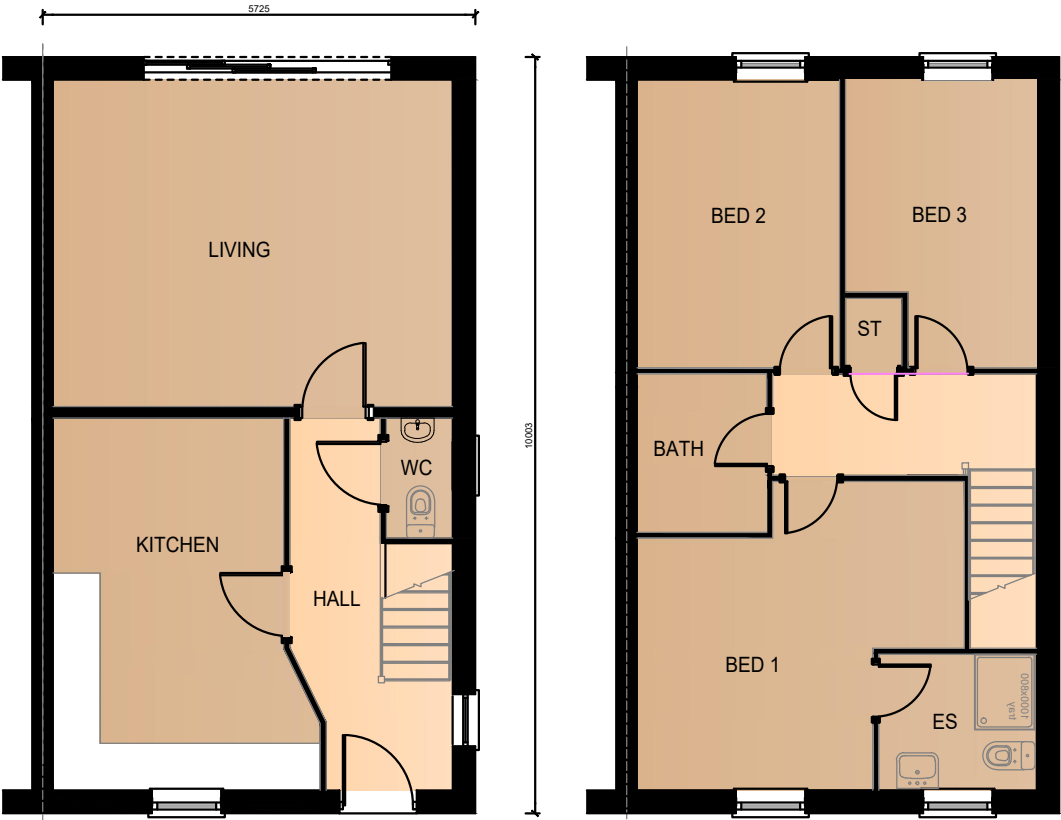

# The Bamburgh (OP)

FRONT ELEVATION

REAR ELEVATION

SIDE ELEVATION

GROUND FLOOR PLAN

Revision notes:		
Rev:	Date:	Notes:
..	..	..

Revision notes:		
Rev:	Date:	Notes:
..	..	..

Revision notes:		
Rev:	Date:	Notes:
..	..	..

Date: 03.10.23	Project: Holmebridge
Scale @ A3: 1:100	Drawing Number: The Bamburgh - Op
Drawn By: CD	Revision: -

**OrionHomes**  
 SO GOOD TO COME HOME TO  
 Unit 5, Benton Office Park, Bennett Avenue,  
 Horbury, Wakefield, WF4 5RA, Tel: 01924 831030