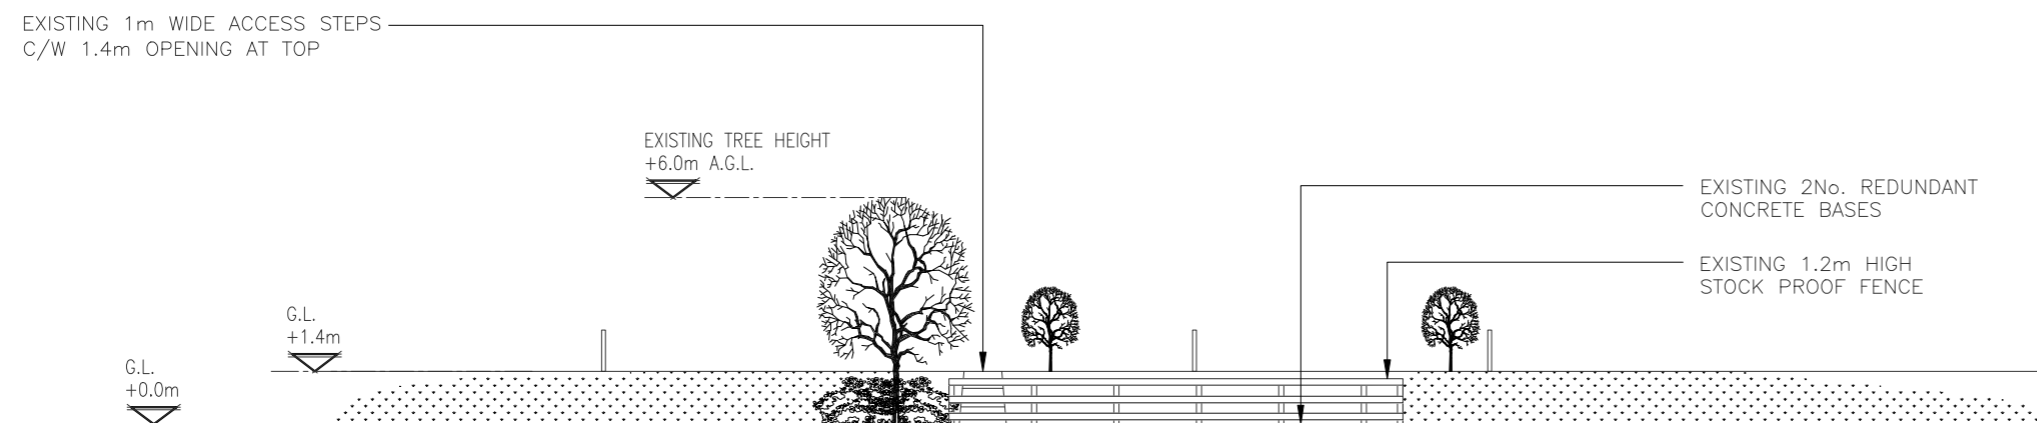

NOTES:

EXISTING NORTH WEST ELEVATION
(SCALE 1:200)

A	INITIAL ISSUE	JCCS	JEM	22.02.23
REV.	MODIFICATION	BY	CHK.	DATE

ICON TOWER REFERENCE No.:
GBR-KIR0002

OPERATOR 2 REFERENCE No.:
N/A

OPERATOR 3 REFERENCE No.:
N/A

SITE NAME AND ADDRESS:
WHEATLEY HILL FARM
CLAYTON WEST
HUDDERSFIELD
HD8 9LG

DRAWING TITLE:
EXISTING SITE ELEVATION

PURPOSE OF ISSUE:
PLANNING

DRAWING NUMBER:
300

SURVEYED BY: JEM		ORIGINAL SIZE: A3		ISSUE: A
DRAWN: JCCS	DATE: 22.02.23	CHECKED: JEM	DATE: 22.02.23	