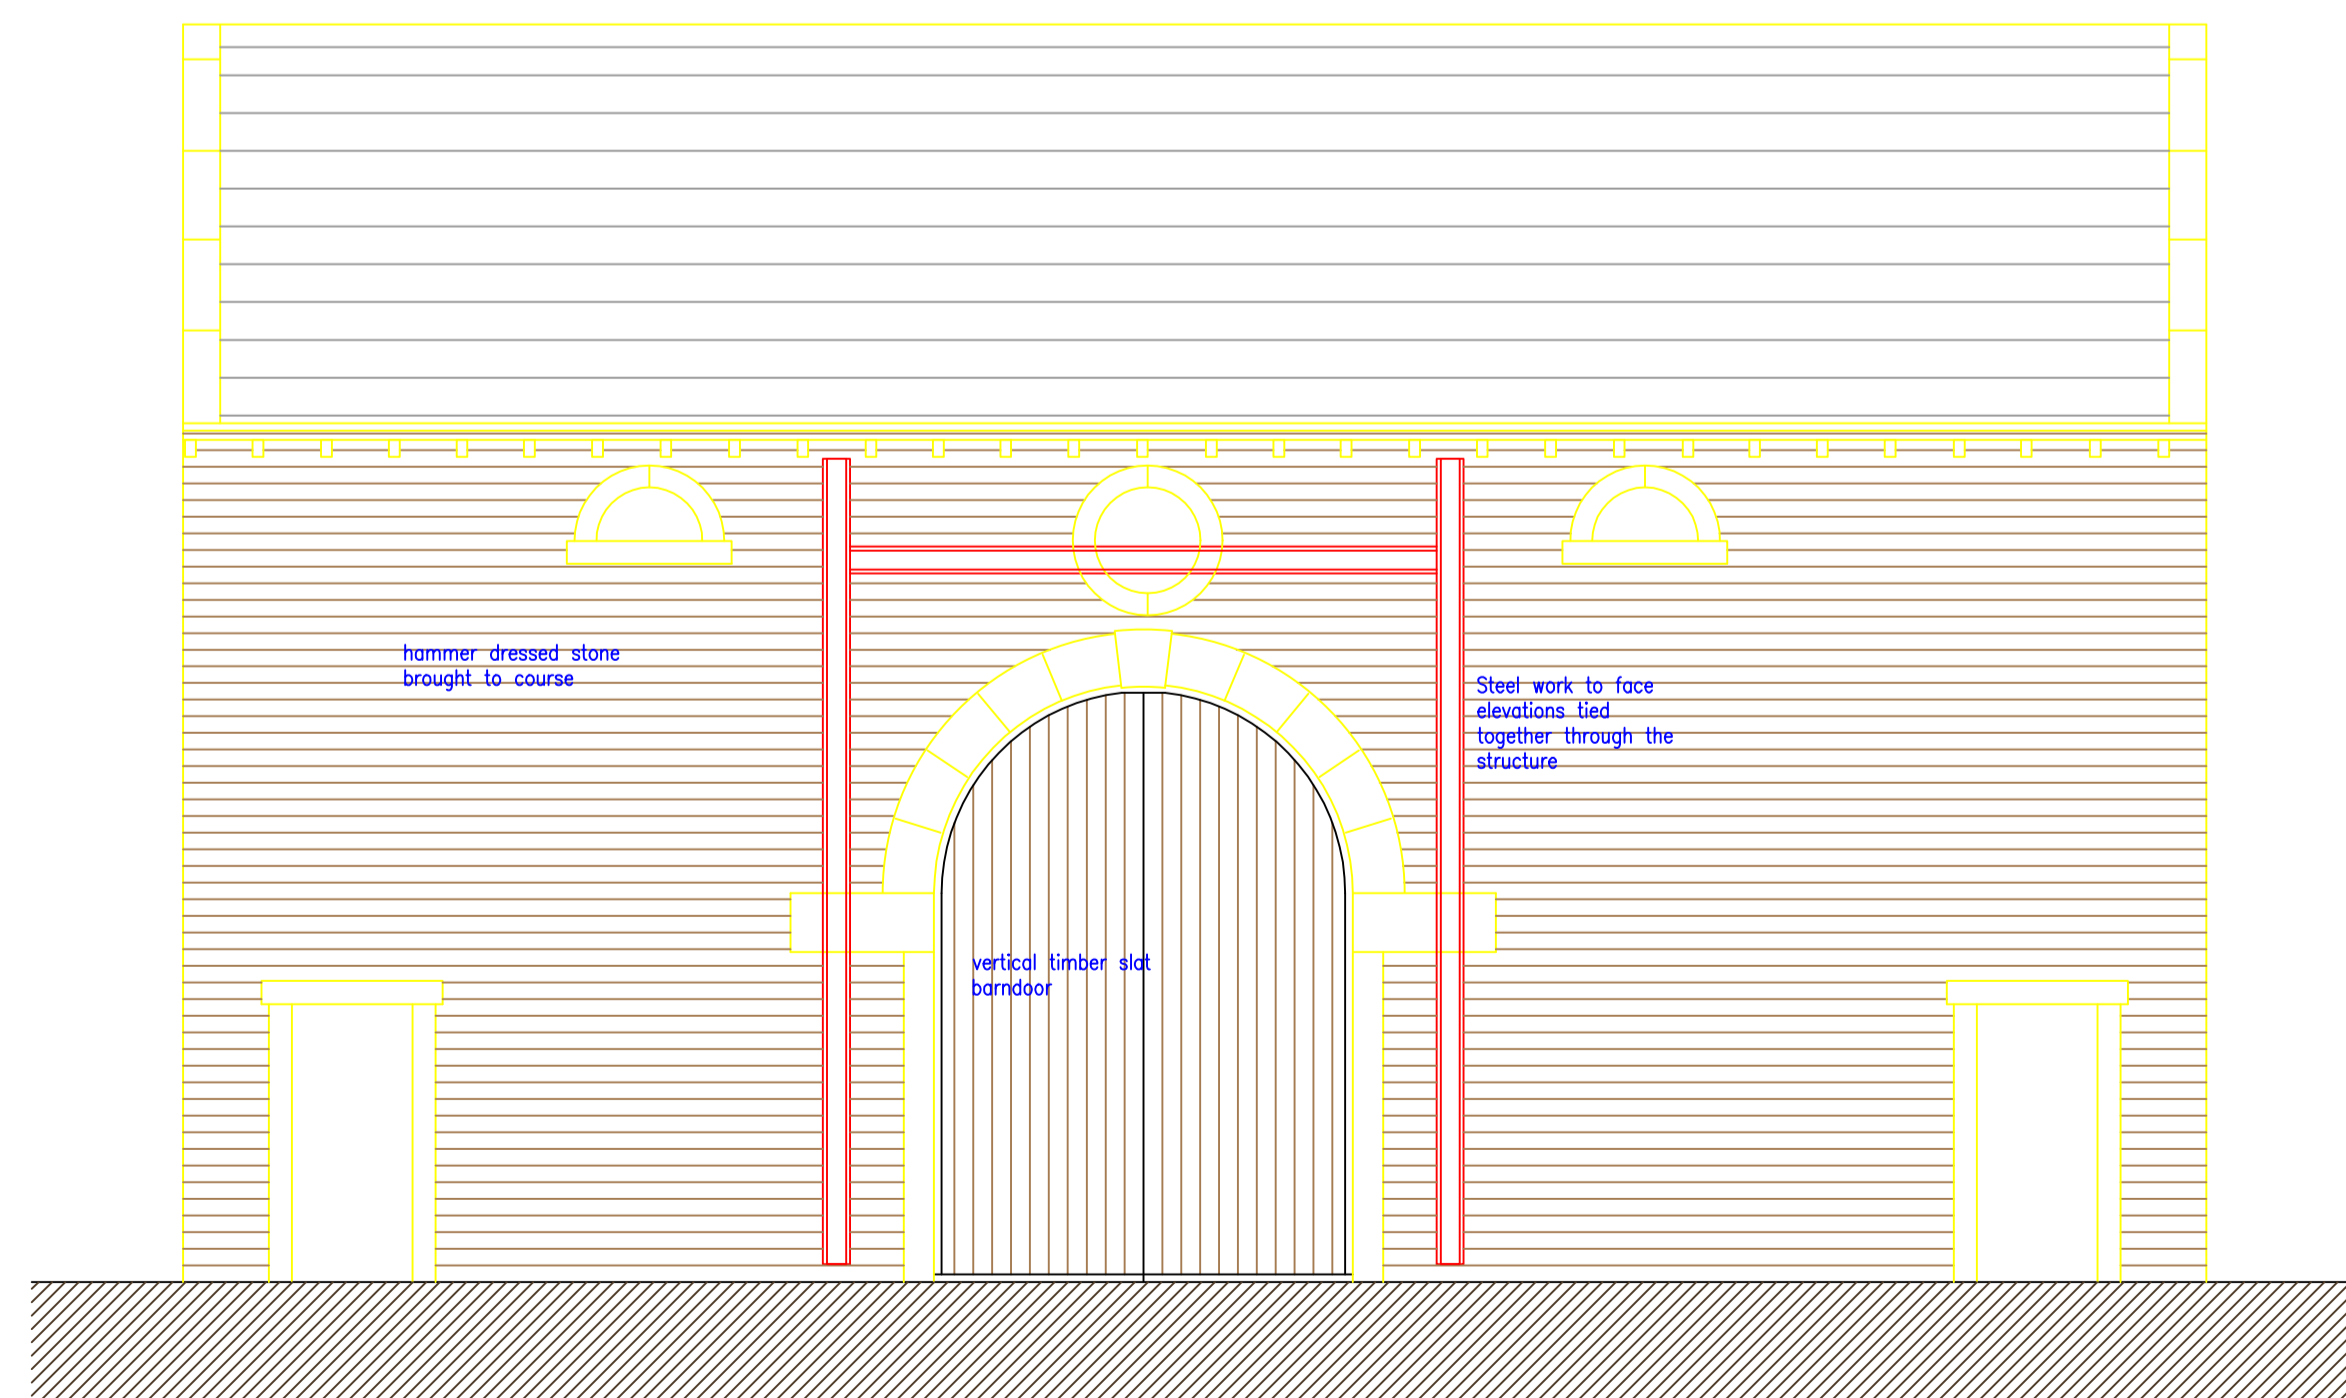

East Elevation

West Elevation

section

South elevation

North Elevation

Planning

Project: **Angel Barn**  
 Client: **Bruce Travis**  
 Site: **Longwood Road Paddock Huddersfield HD3 4EU**

Drawing: **Existing Building Elevations**

Drg No: **M21-31-EX02** Rev: **01**

Scale: **1:50** Paper: **A1** Date: **Jan 2022**