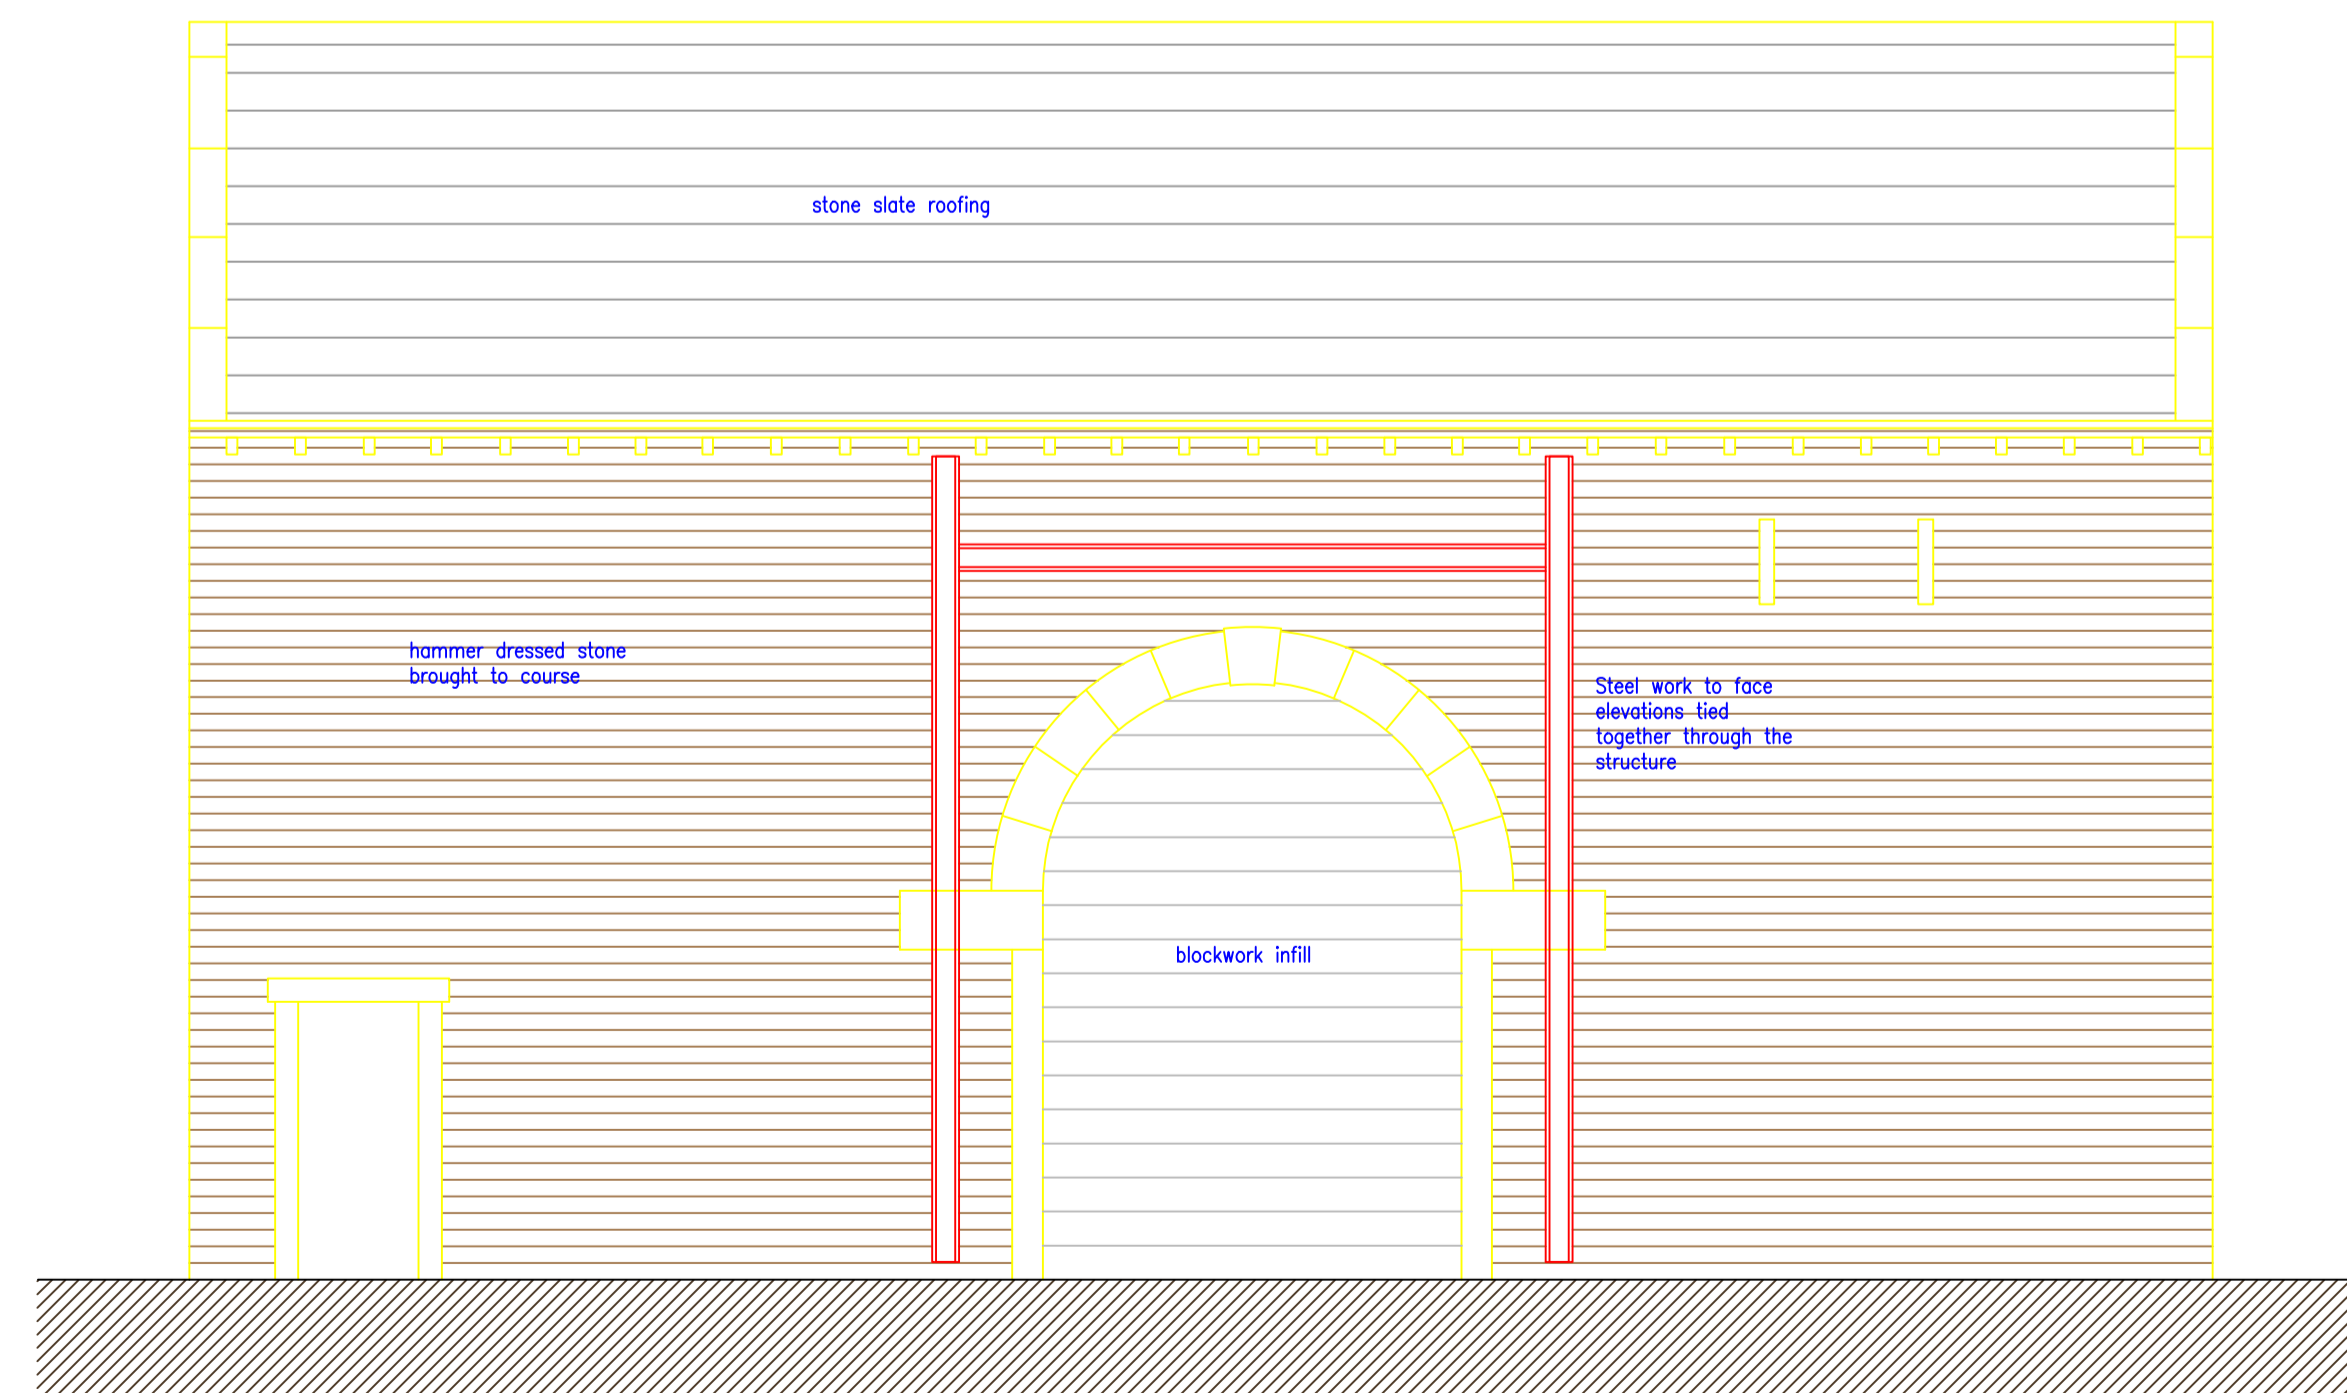

East Elevation

West Elevation

section

South elevation

North Elevation

Planning

Project: **Angel Barn**  
 Client: **Bruce Travis**  
 Site: **Longwood Road Paddock Huddersfield HD3 4EU**

Drawing: **Existing Building Elevations**

Drg No: **M21-31-EX02** Rev: **01**

Scale: **1:50** Paper: **A1** Date: **Jan 2022**