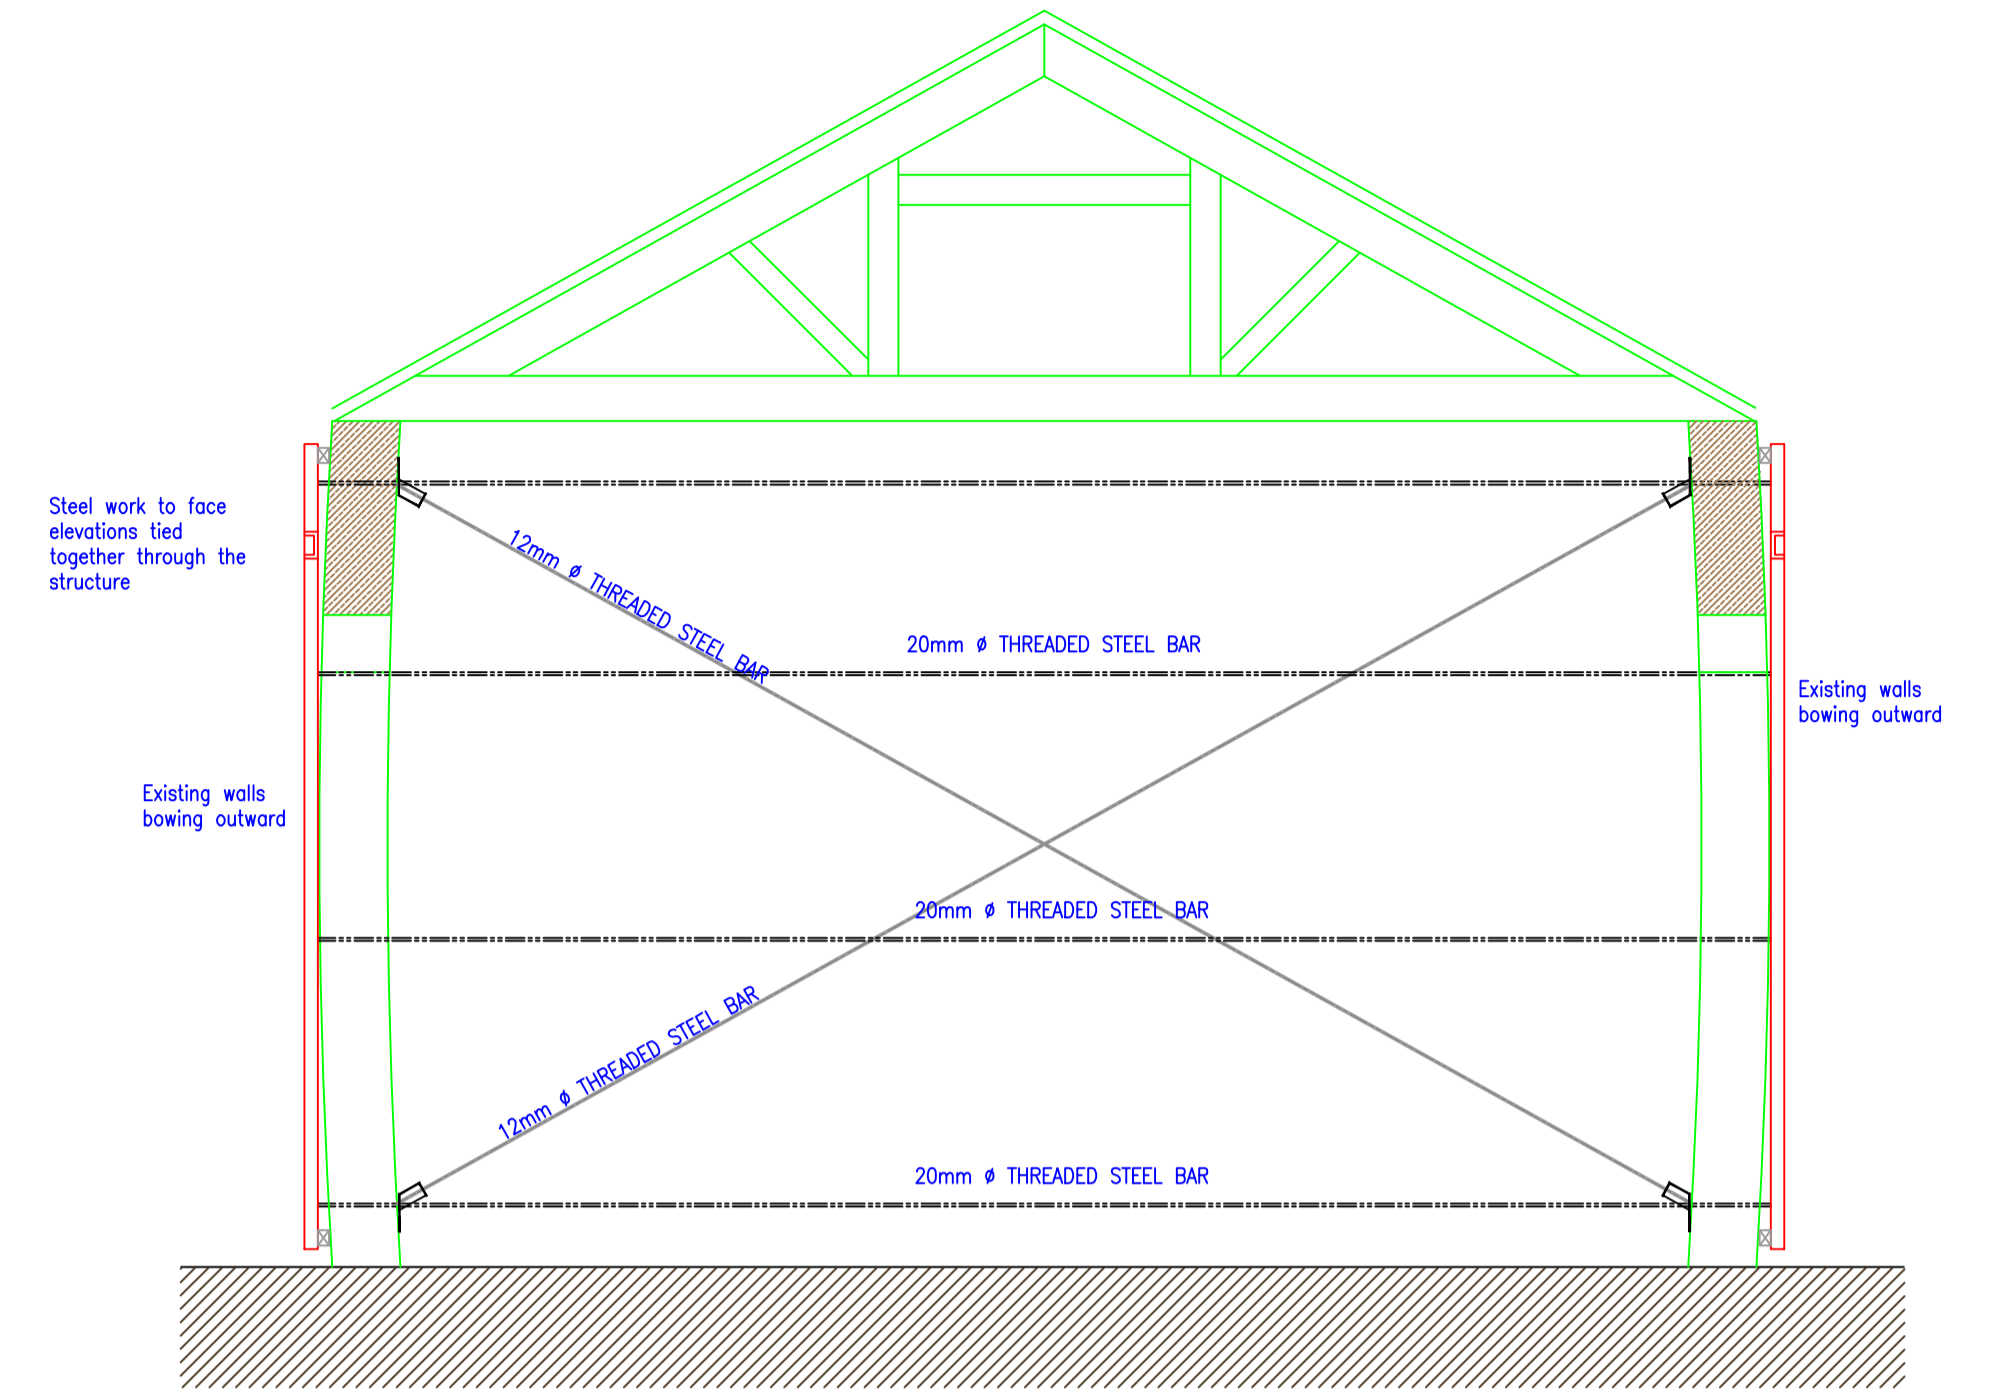

East Elevation

West Elevation

section

South elevation

North Elevation

Planning

Project: **Angel Barn**  
 Client: **Bruce Travis**  
 Site: **Longwood Road Paddock Huddersfield HD3 4EU**

Drawing: **Existing Building Elevations**

Drg No: **M21-31-EX02** Rev: **01**

Scale: **1:50** Paper: **A1** Date: **Jan 2022**