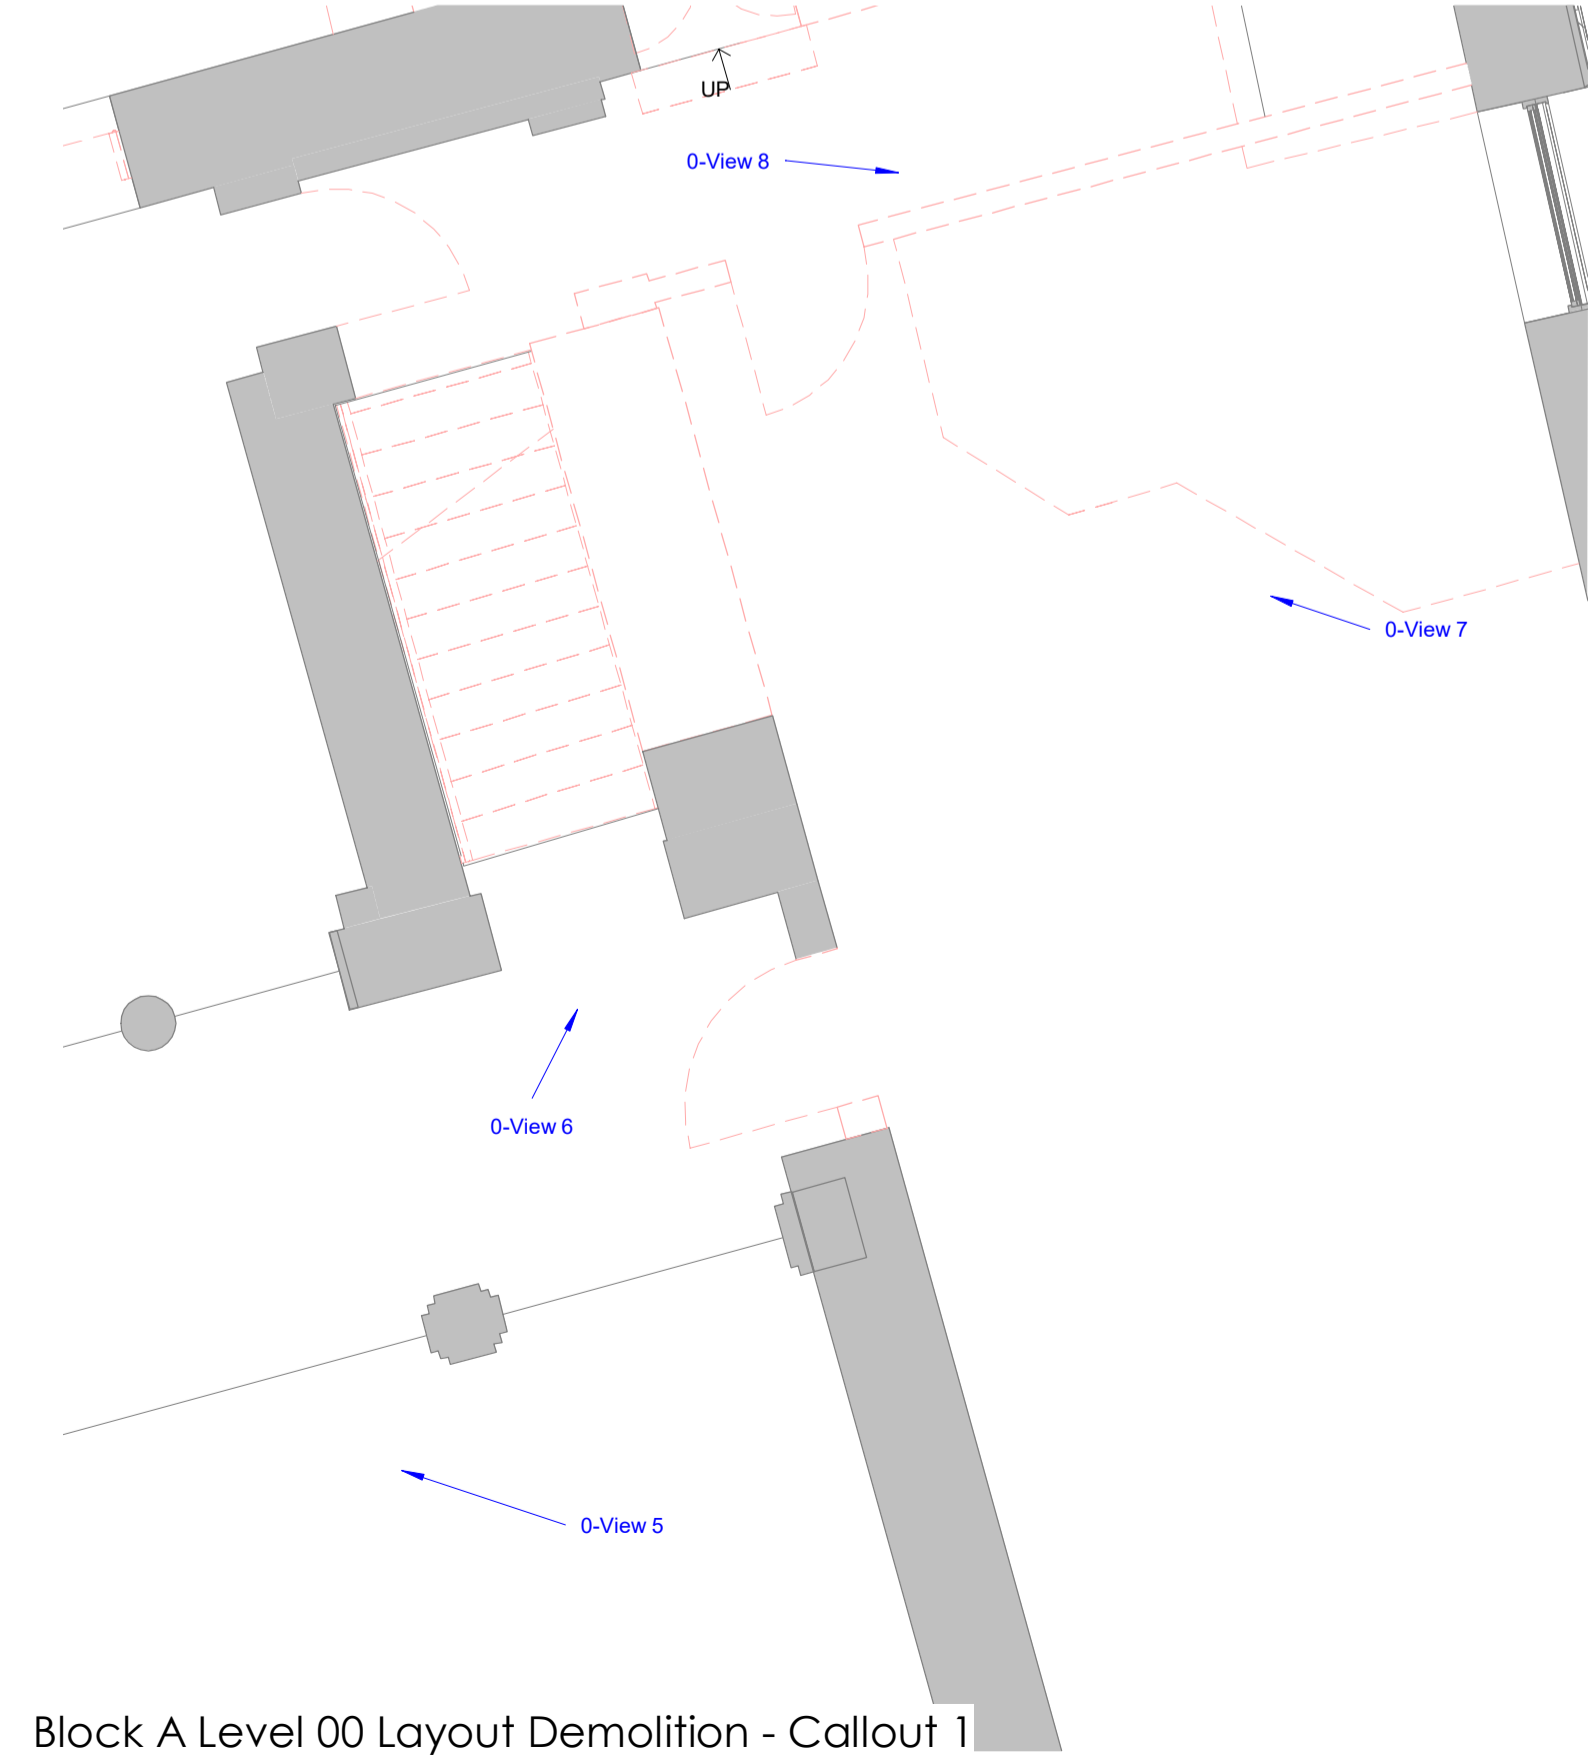

Block A Level 00 Layout Demolition - Callout 1
1 : 50