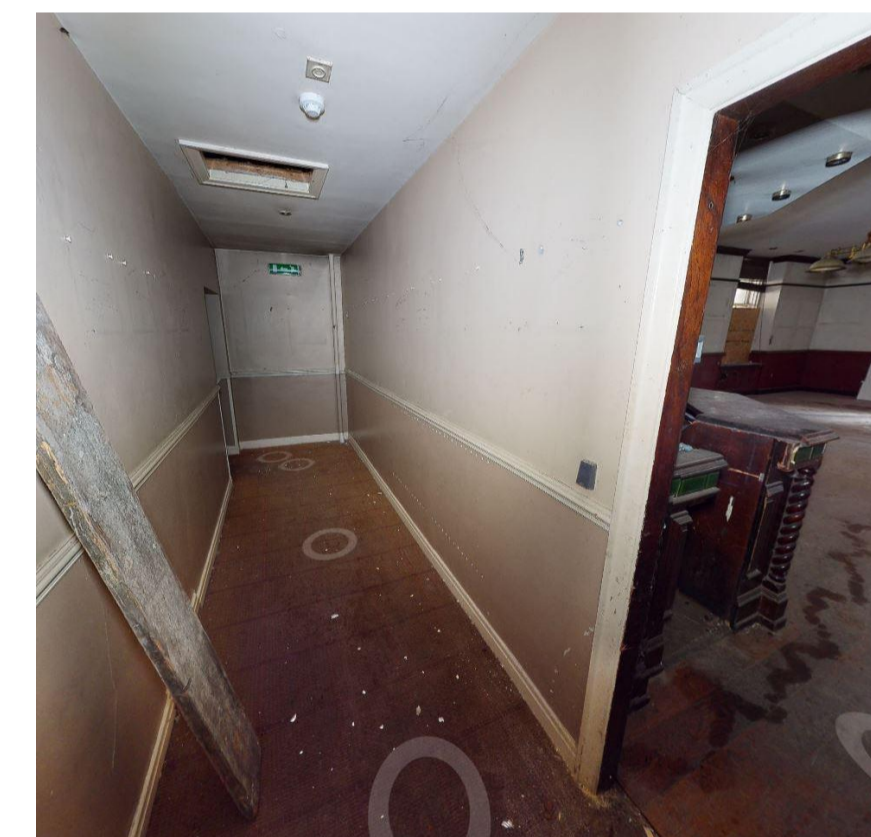

0-View 8

Kirklees Council
The George Hotel
Huddersfield, HD1 1JA

Sheet Name: LBC Details Level 00 Demo

Purpose of issue: Planning Status: RS

Date: AUG 2022 Checked by: AR

Drawn by: AR Scale @ A1: 1 : 50

Project No: 8662 Revision: P1

Drawing No: 8662-BOW-ZZ-ZZ-DR-A-P151