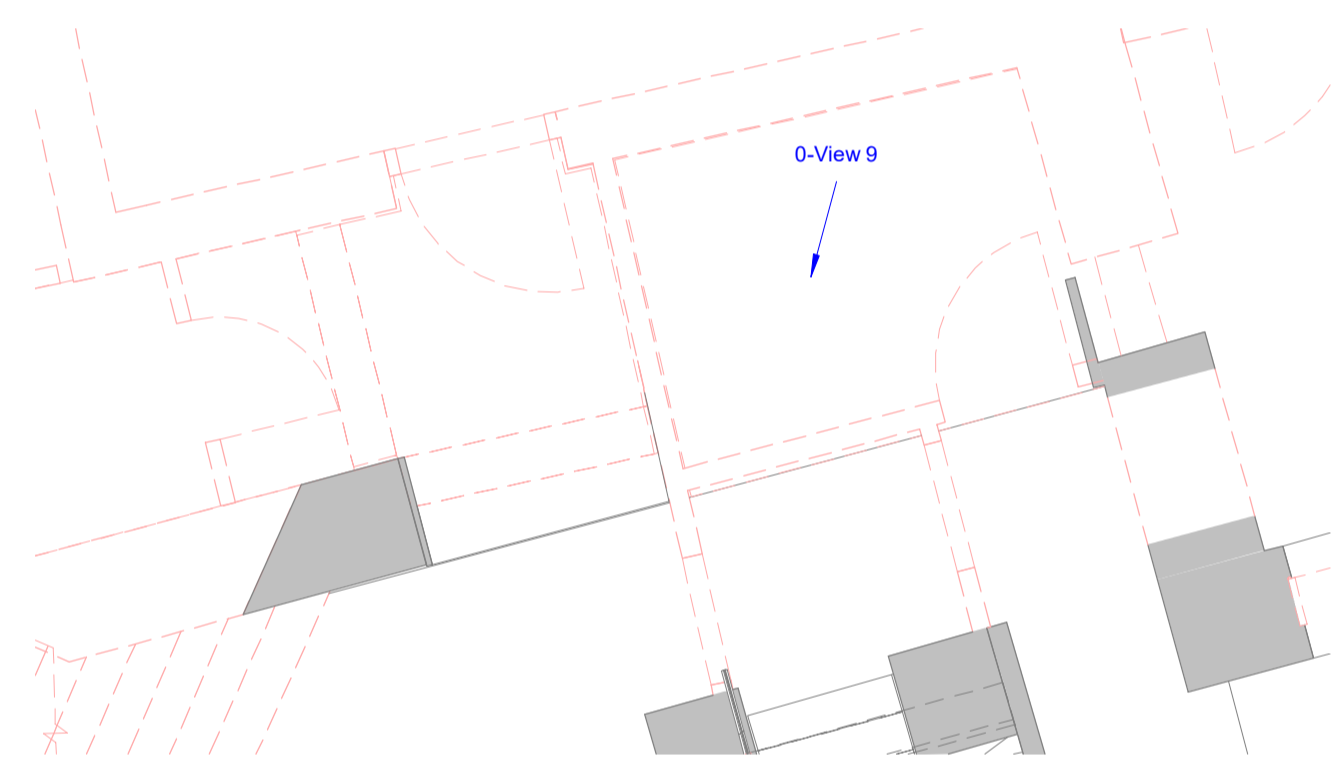

Block A Level 00 Layout Demolition - Callout 2
1 : 50