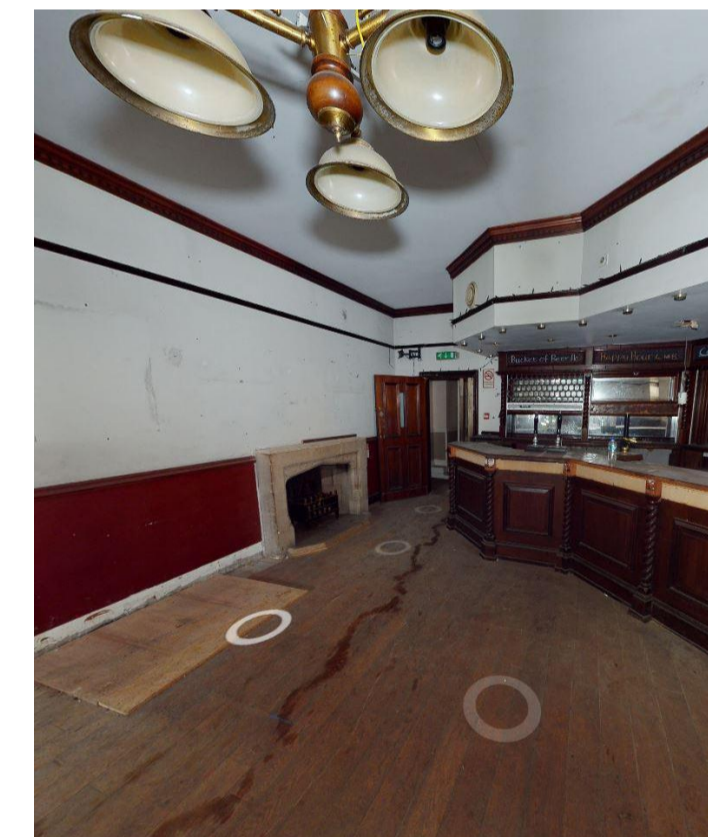

0-View 7

Kirklees Council
The George Hotel
Huddersfield, HD1 1JA

Sheet Name: LBC Details Level 00 Demo

Purpose of issue: Planning Status: RS

Date: AUG 2022 Checked by: AR

Drawn by: AR Scale @ A1: 1 : 50

Project No: 8662 Revision: P1

Drawing No: 8662-BOW-ZZ-ZZ-DR-A-P151