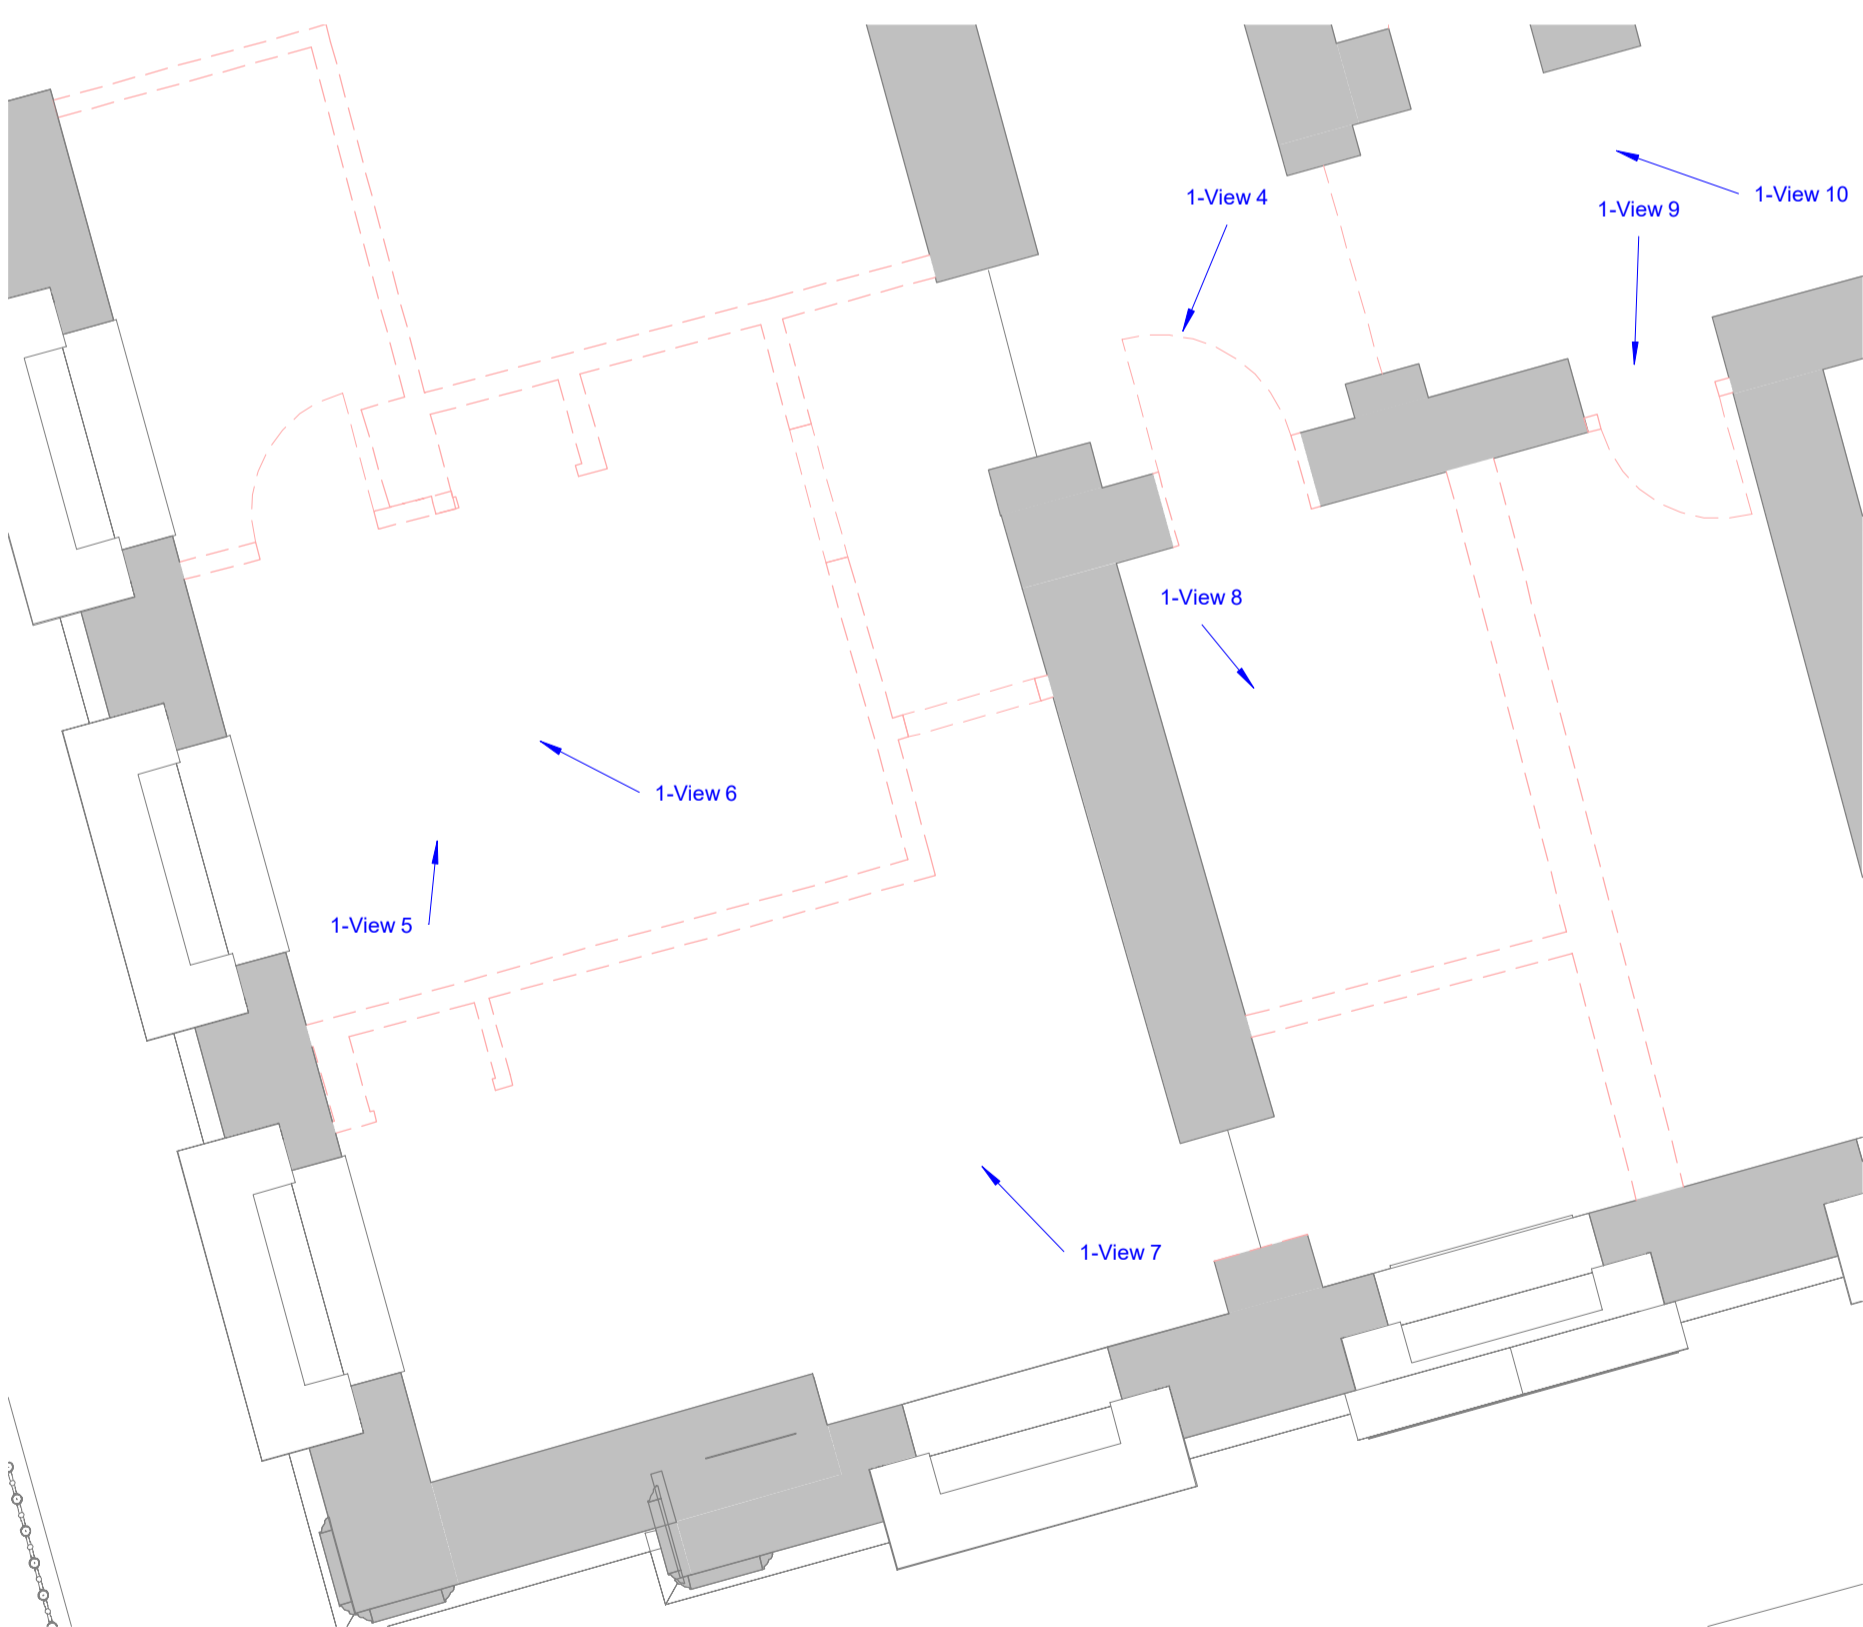

Demolition Plan - Level 01 - Callout 2
1 : 50