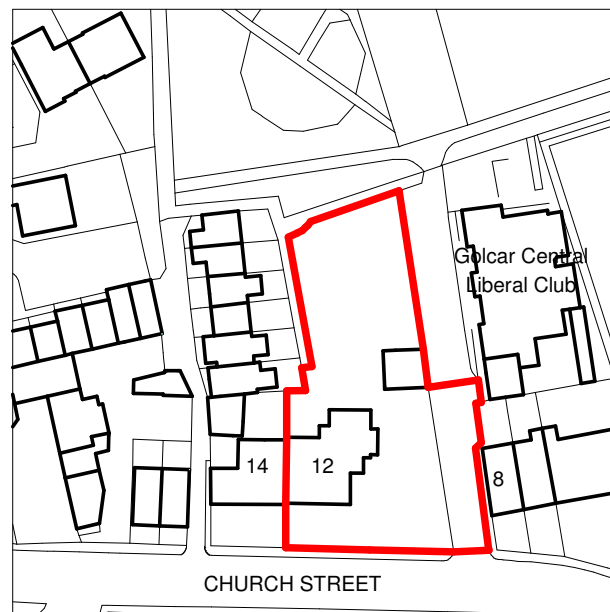

LOCATION PLAN AT 12 CHURCH STREET, GOLCAR, HUDDERSFIELD

Scale - 1:1250 @A4

Date - 8 Nov 2022

DRG No: 22_150