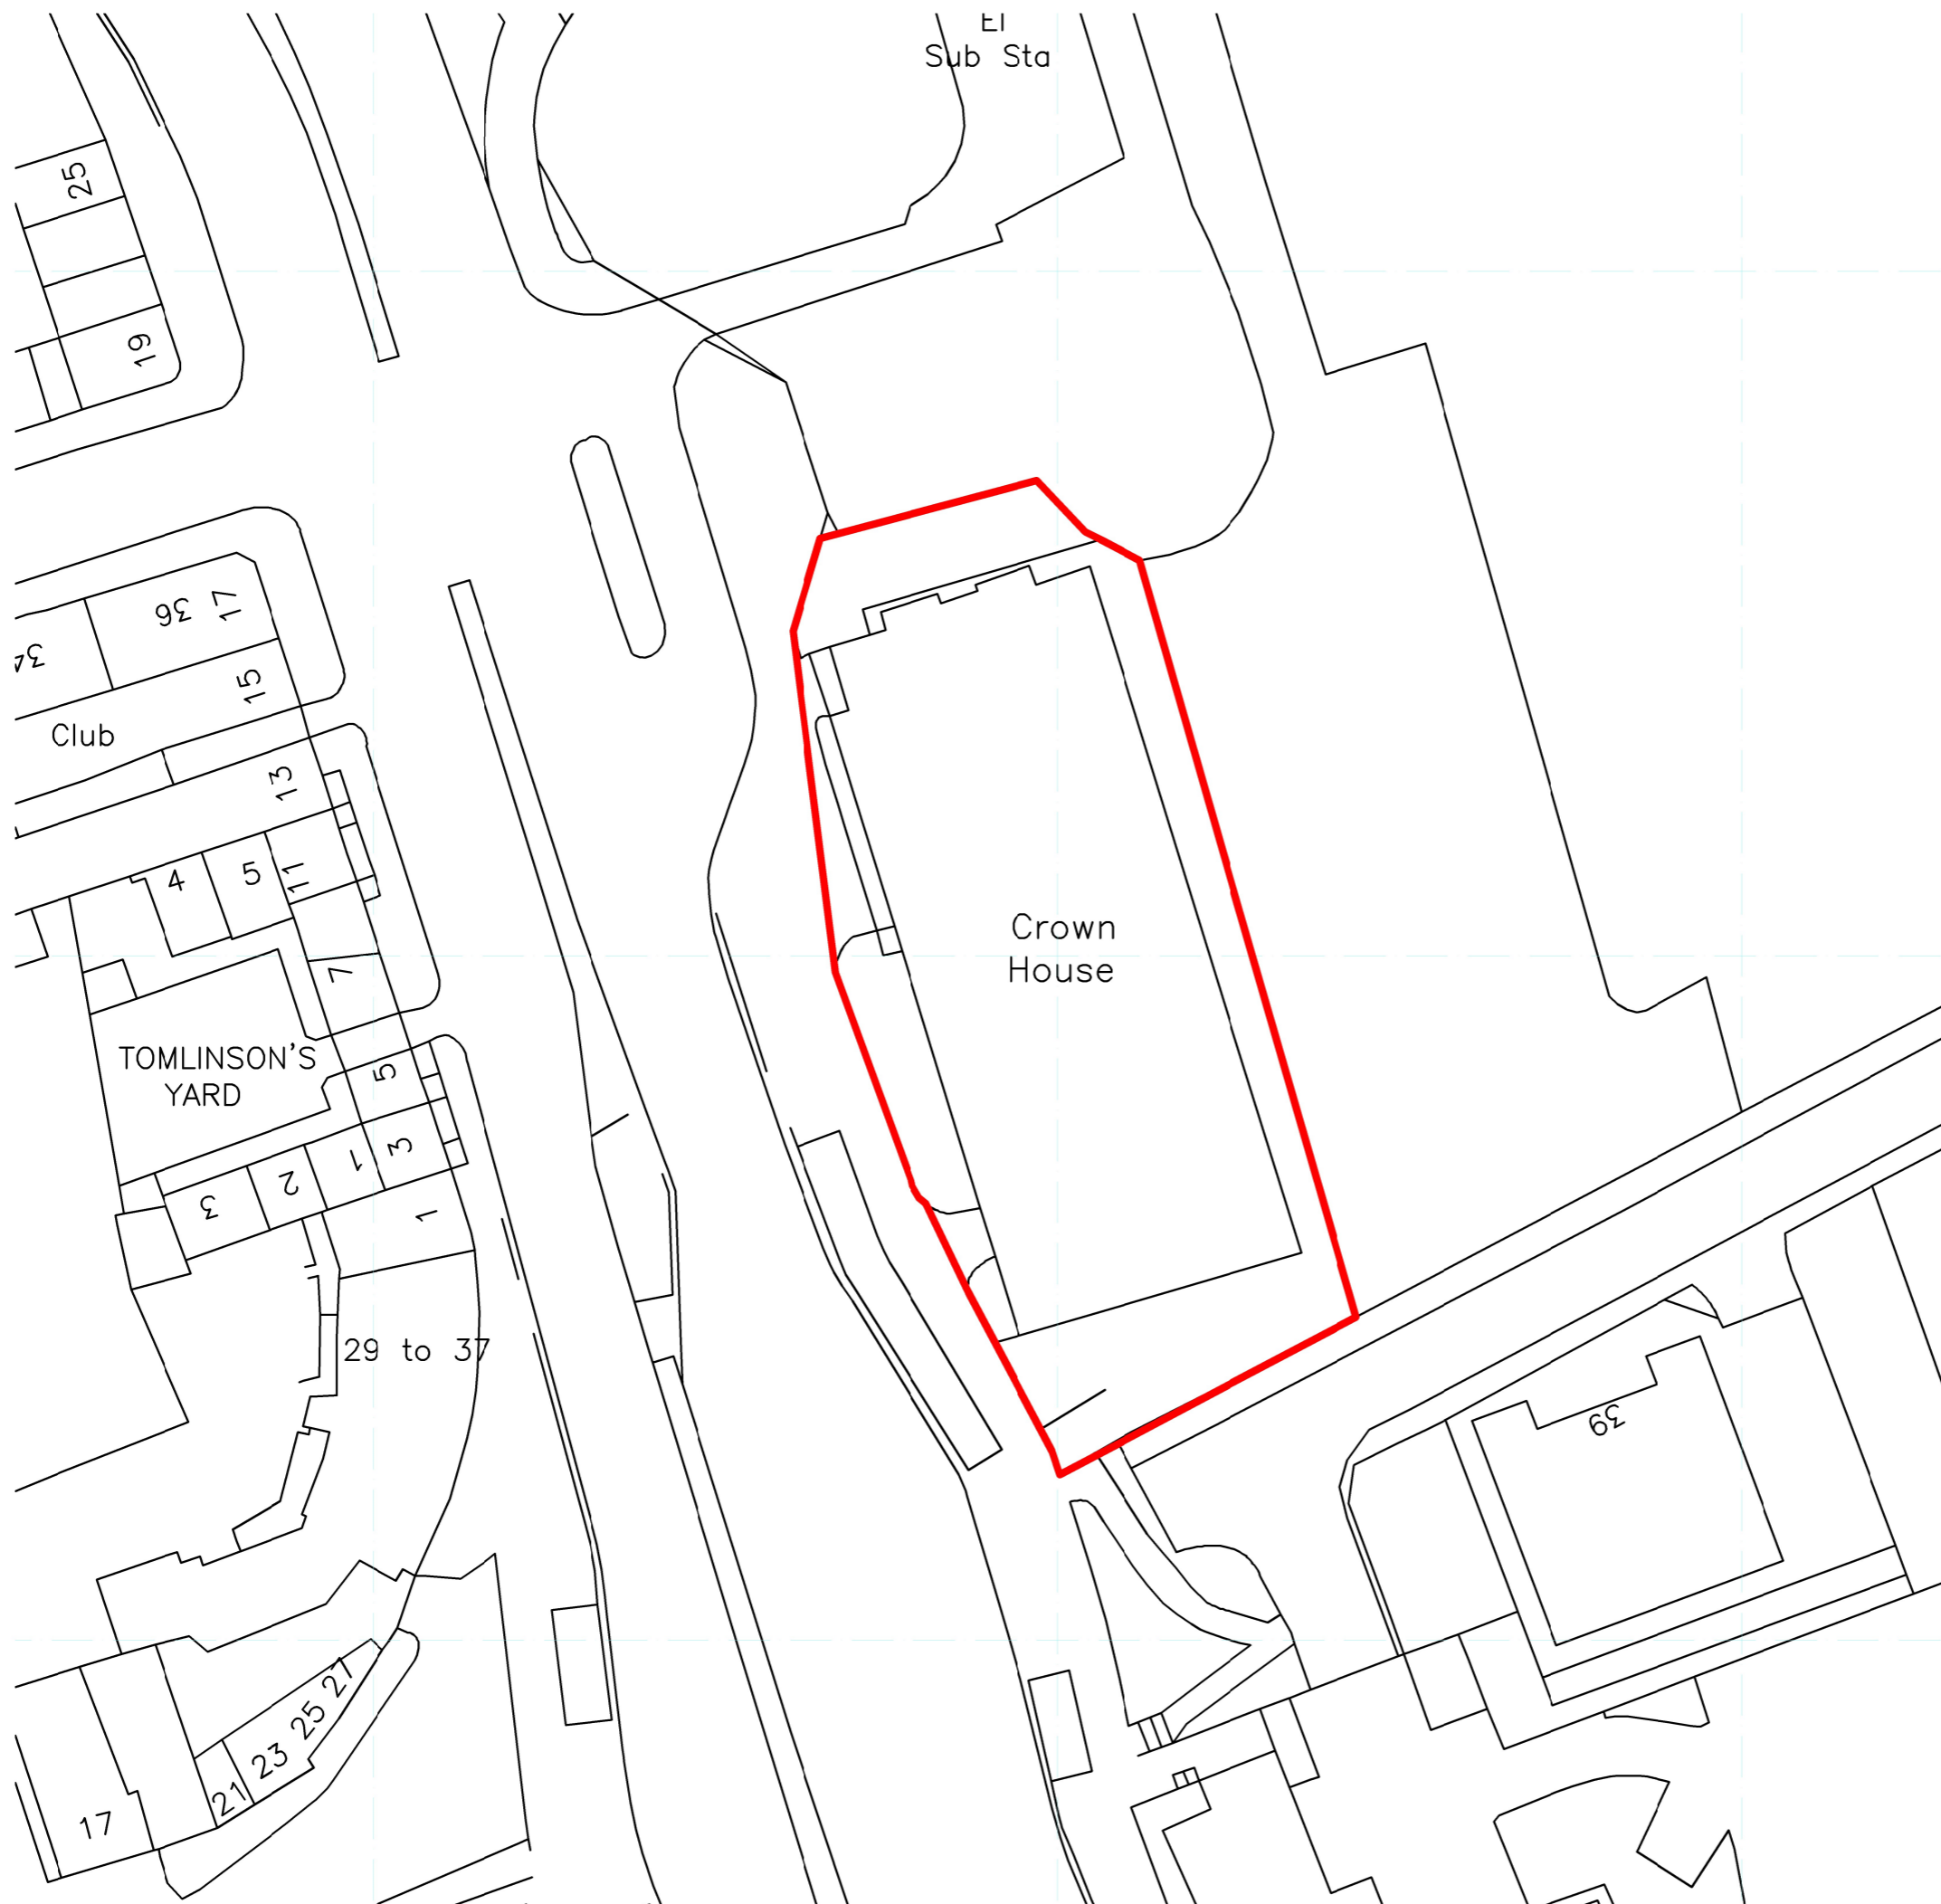

PROJECT
Crown House
 SITE ADDRESS
 Southgate Road
 HD1 1EA

DRAWING
Location Plan

PROJECT NO. 18221 DWG NO. P-001 REV NO. / SCALE @ A3 1:500
 DRAWN BY HK CHECKED BY NSC

FOR INFORMATION

REV	DESCRIPTION	INTL	CHK	DATE
-	-	-	-	-
-	-	-	-	-
-	-	-	-	-