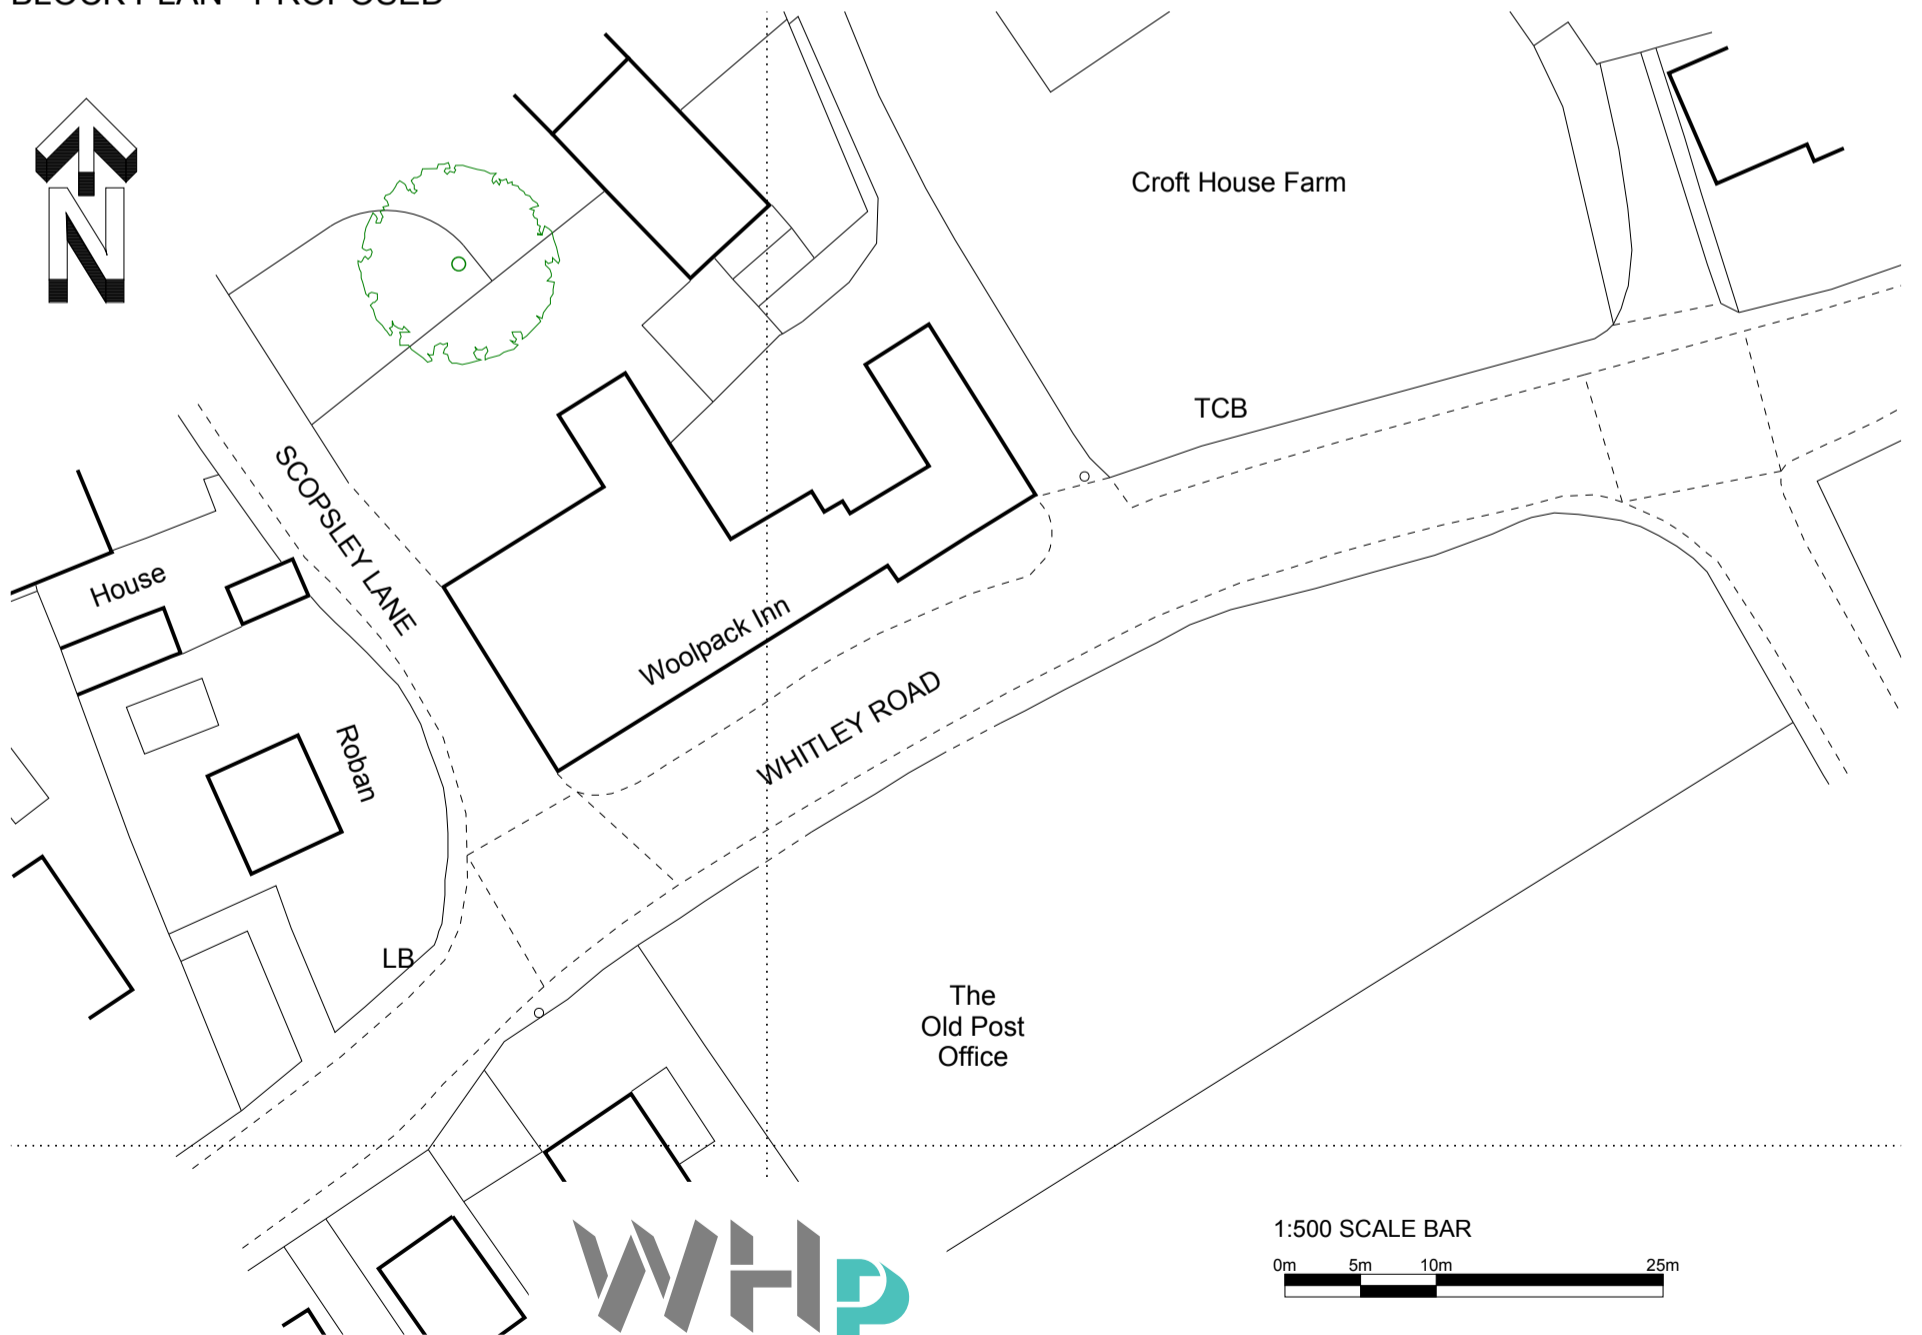

BLOCK PLAN - PROPOSED

BLOCK PLAN - EXISTING

CLIENT RAY PARKER		DRAWING TITLE BLOCK PLAN			
PROJECT THE WOOLPACK INN, WHITLEY LOWER	JOB NO 4096	DRG NO 103	REV A	SCALE @ A3 1:500	DATE 15 11 22