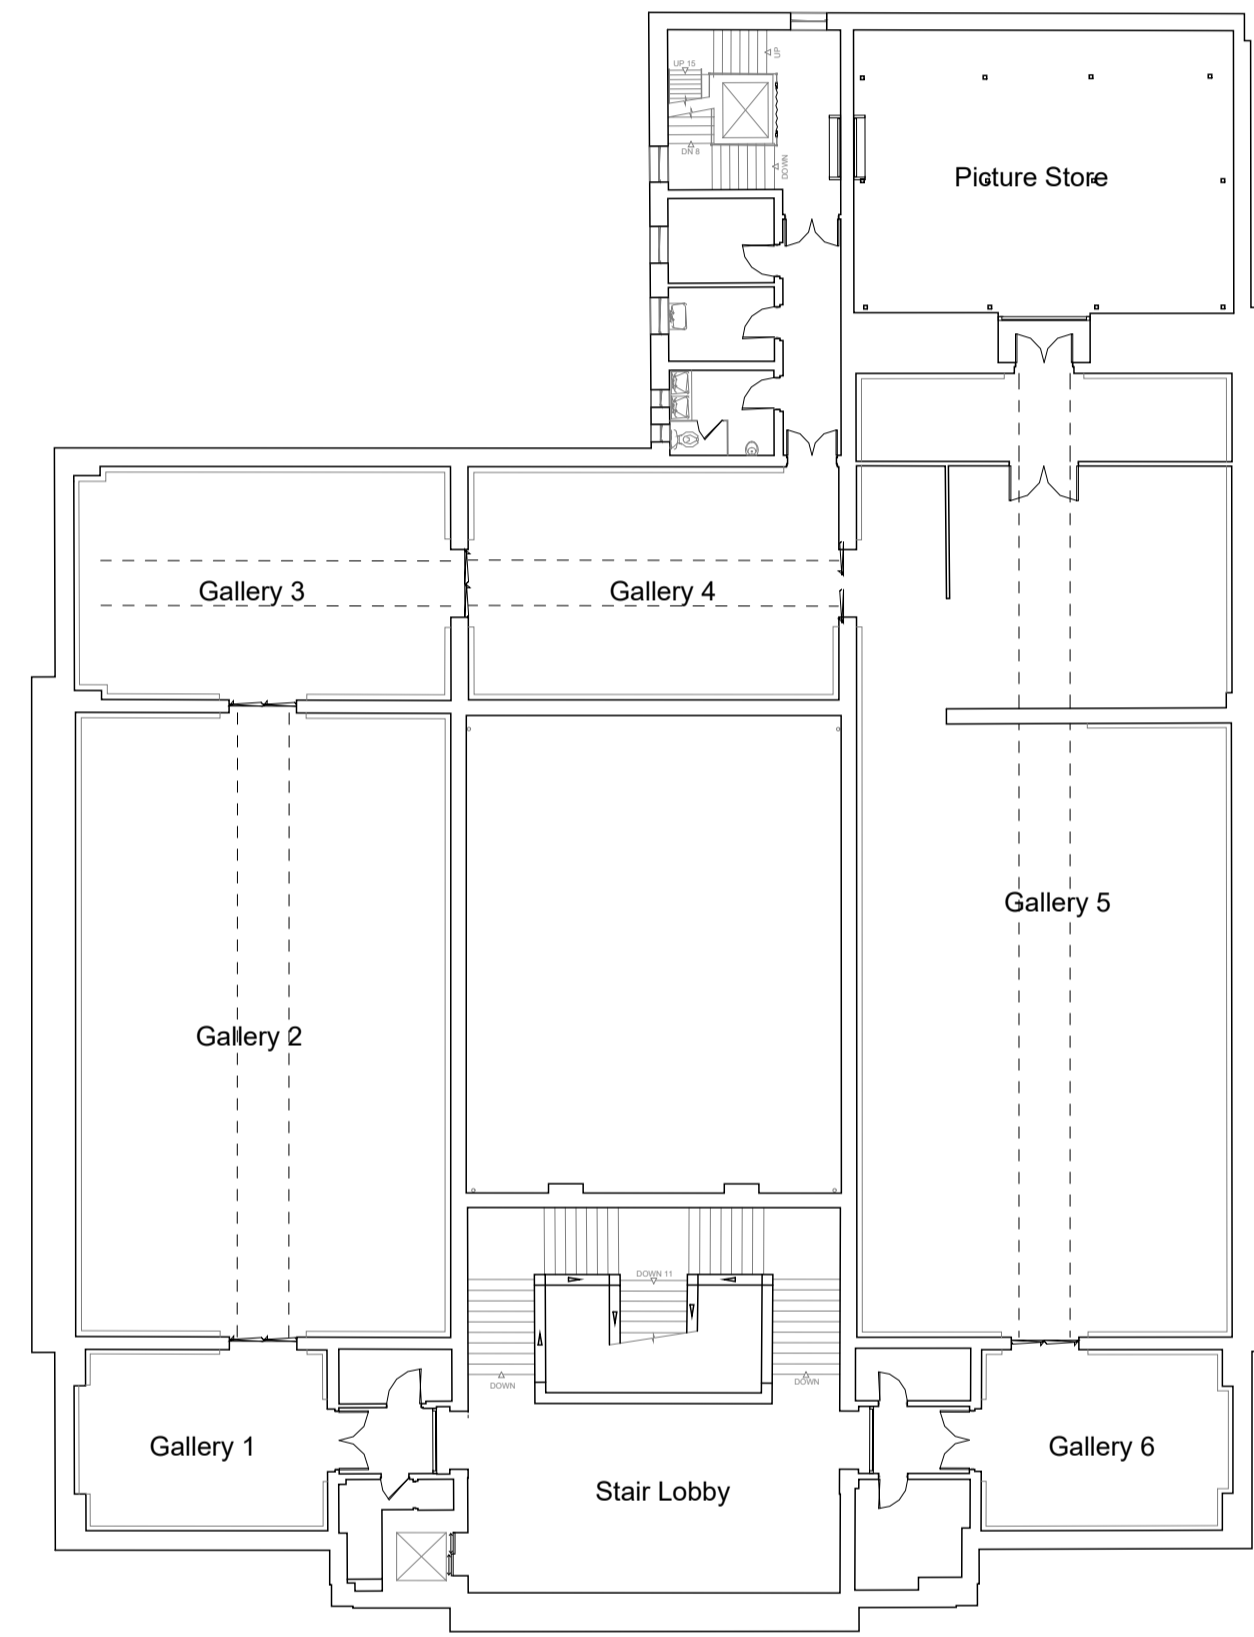

Notes

- Dimensions are not to be scaled from this drawing. Drawing only to be used for the purposes it was issued for. Landscape, public realm and neighbouring buildings shown indicatively.
- Existing locations and footprints of surrounding buildings are taken from; (OS Map - Promap-1634985-1735589-720-0.dwg) received 2021.10.27; (21359-100-Topo-Millimetres.dwg) received from Maltby Surveys on 2022.02.23
- Existing building survey information taken from Maltby survey model received 22.07.22 and Maltby Survey drawings received 28.04.22.

Job/Drawing No	Revision	
IR430300-FCB-ZZ-02-DR-A-030102	P01	
Kirklees Cultural Heart	Status	
Huddersfield Museum - Existing Library and Art Gallery Plans - Level 02 Plan	S2	
Scale 1 : 200@A1	Drawn London Studio	FCBS project no
Date 30.09.22	Checked Group AW	IR430300

Do not scale All dimensions to be checked on site