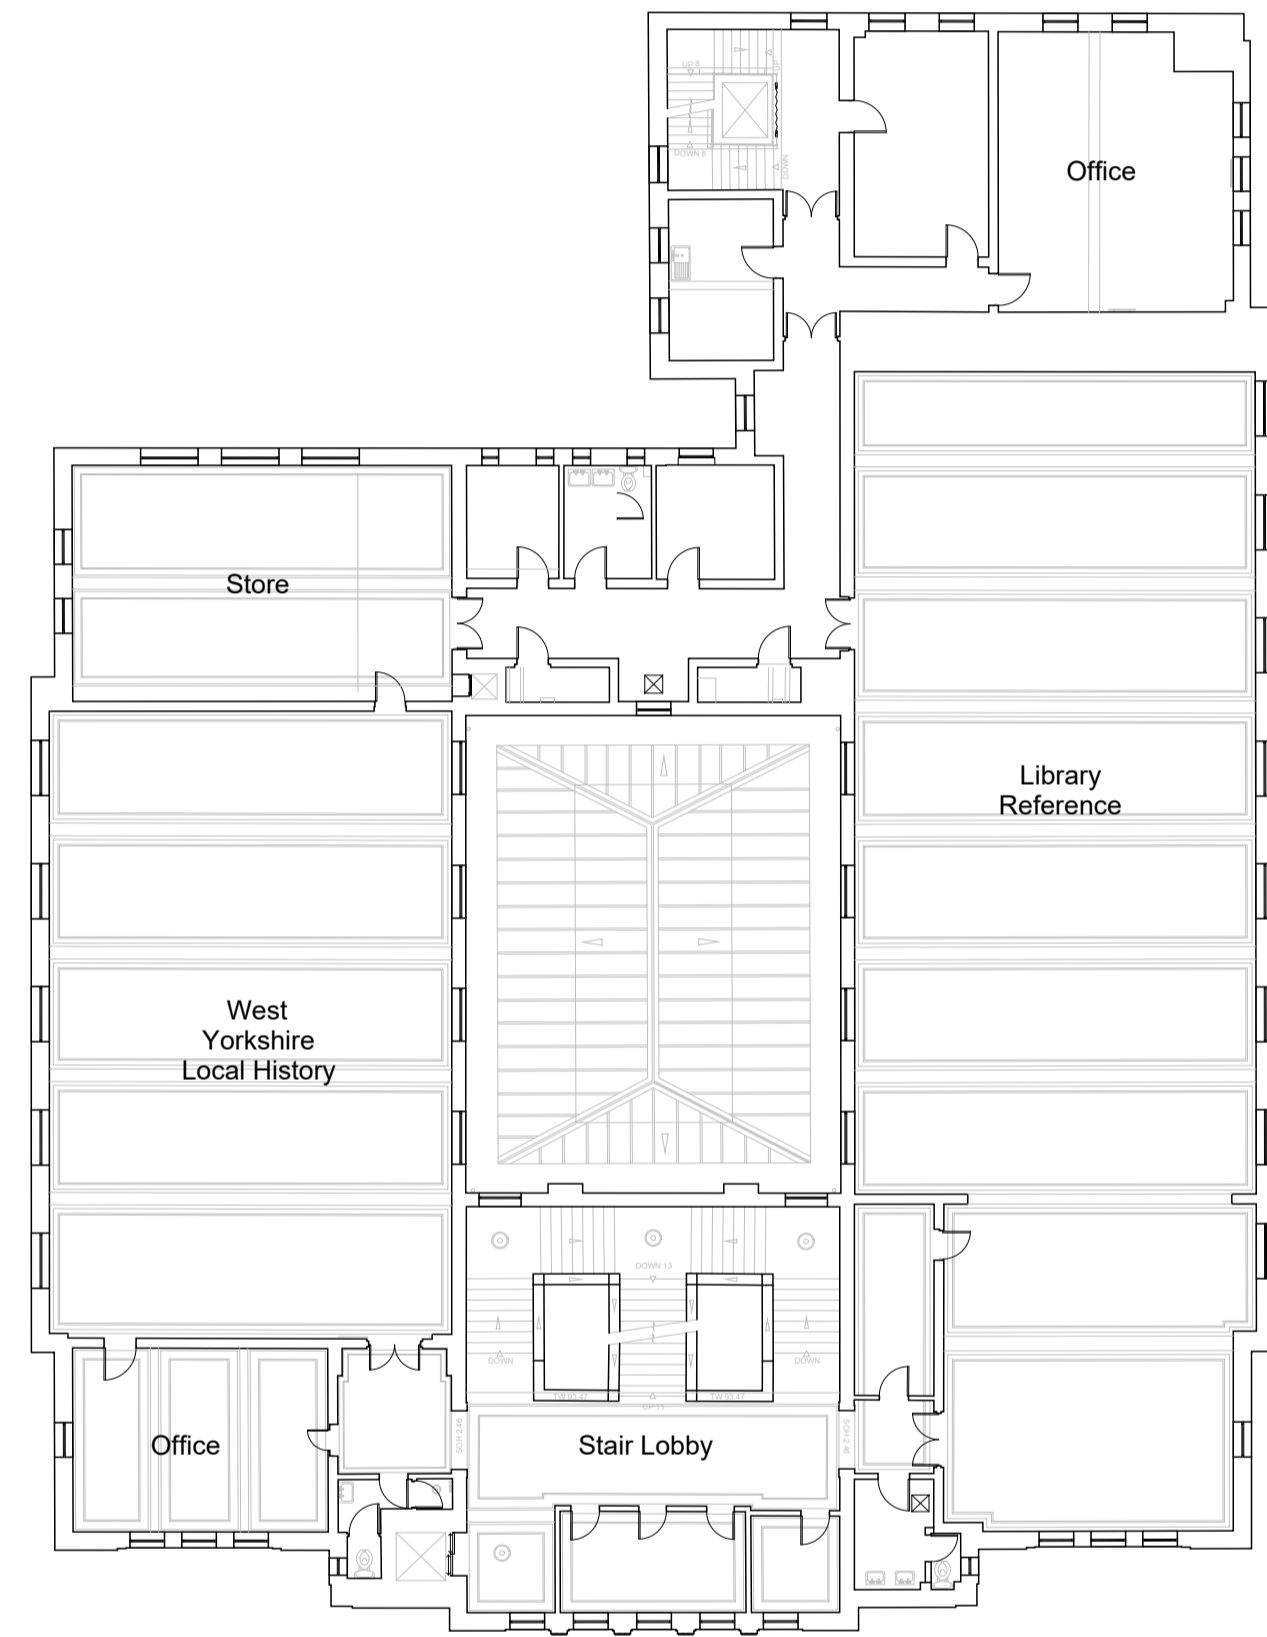

Notes

- Dimensions are not to be scaled from this drawing. Drawing only to be used for the purposes it was issued for. Landscape, public realm and neighbouring buildings shown indicatively.
- Existing locations and footprints of surrounding buildings are taken from; (OS Map - Promap-1634985-1735589-720-0.dwg) received 2021.10.27; (21359-100-Topo-Millimetres.dwg) received from Maltby Surveys on 2022.02.23
- Existing building survey information taken from Maltby survey model received 22.07.22 and Maltby Survey drawings received 28.04.22.

Job/Drawing No	Revision	
IR430300-FCB-ZZ-01-DR-A-030101	P01	
Kirklees Cultural Heart	Status	
Huddersfield Museum - Existing Library and Art Gallery Plans - Level 01 Plan	S2	
Scale 1 : 200@A1	Drawn London Studio	FCBS project no
Date 30.09.22	Checked Group AW	IR430300

Do not scale All dimensions to be checked on site