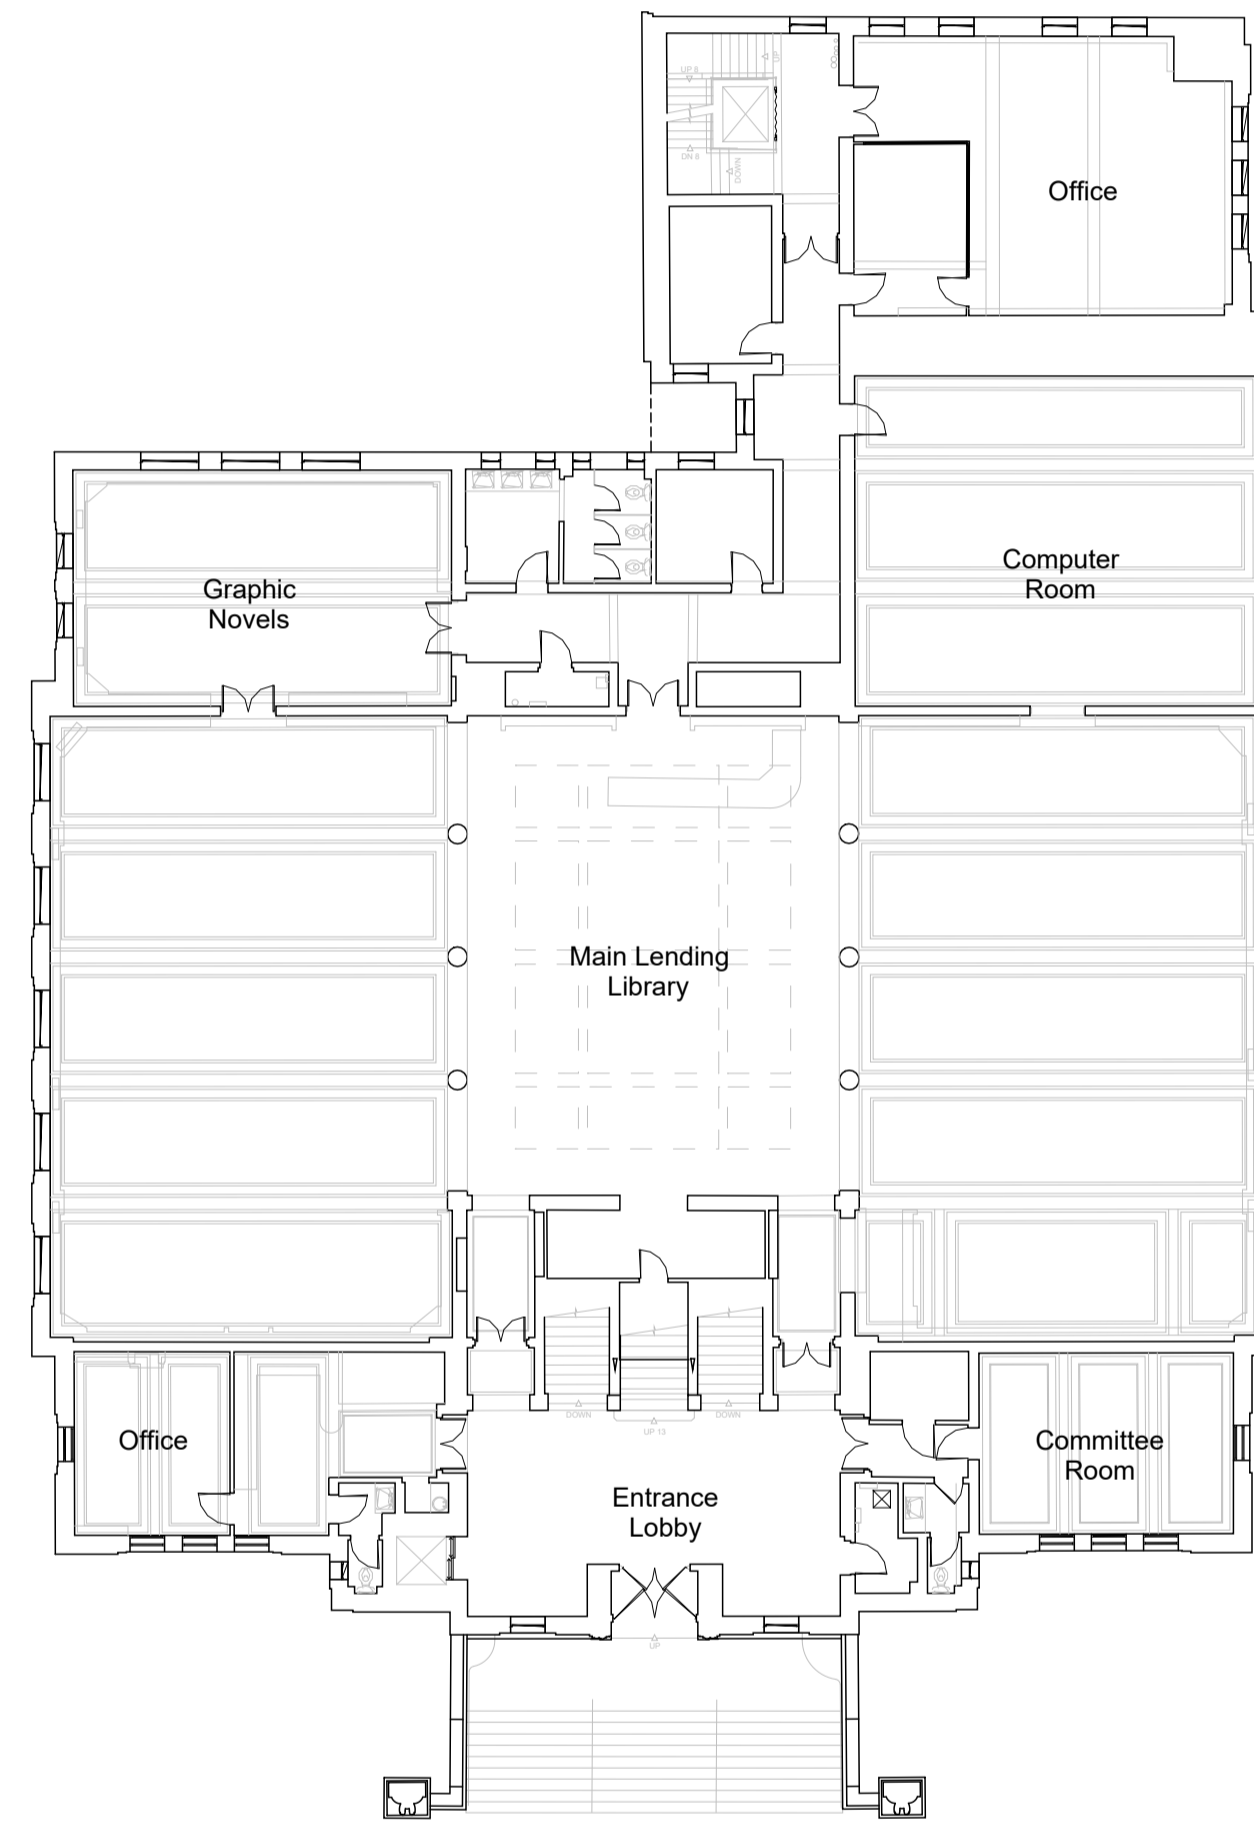

Notes

- Dimensions are not to be scaled from this drawing. Drawing only to be used for the purposes it was issued for. Landscape, public realm and neighbouring buildings shown indicatively.
- Existing locations and footprints of surrounding buildings are taken from; (OS Map - Promap-1634985-1735589-720-0.dwg) received 2021.10.27; (21359-100-Topo-Millimetres.dwg) received from Maltby Surveys on 2022.02.23
- Existing building survey information taken from Maltby survey model received 22.07.22 and Maltby Survey drawings received 28.04.22.

Job/Drawing No	Revision	
IR430300-FCB-ZZ-00-DR-A-030100	P01	
Kirklees Cultural Heart	Status	
Huddersfield Museum - Existing Library and Art Gallery Plans - Upper Ground Level Plan	S2	
Scale 1 : 200@A1	Drawn London Studio	FCBS project no
Date 30.09.22	Checked Group AW	IR430300

Do not scale All dimensions to be checked on site