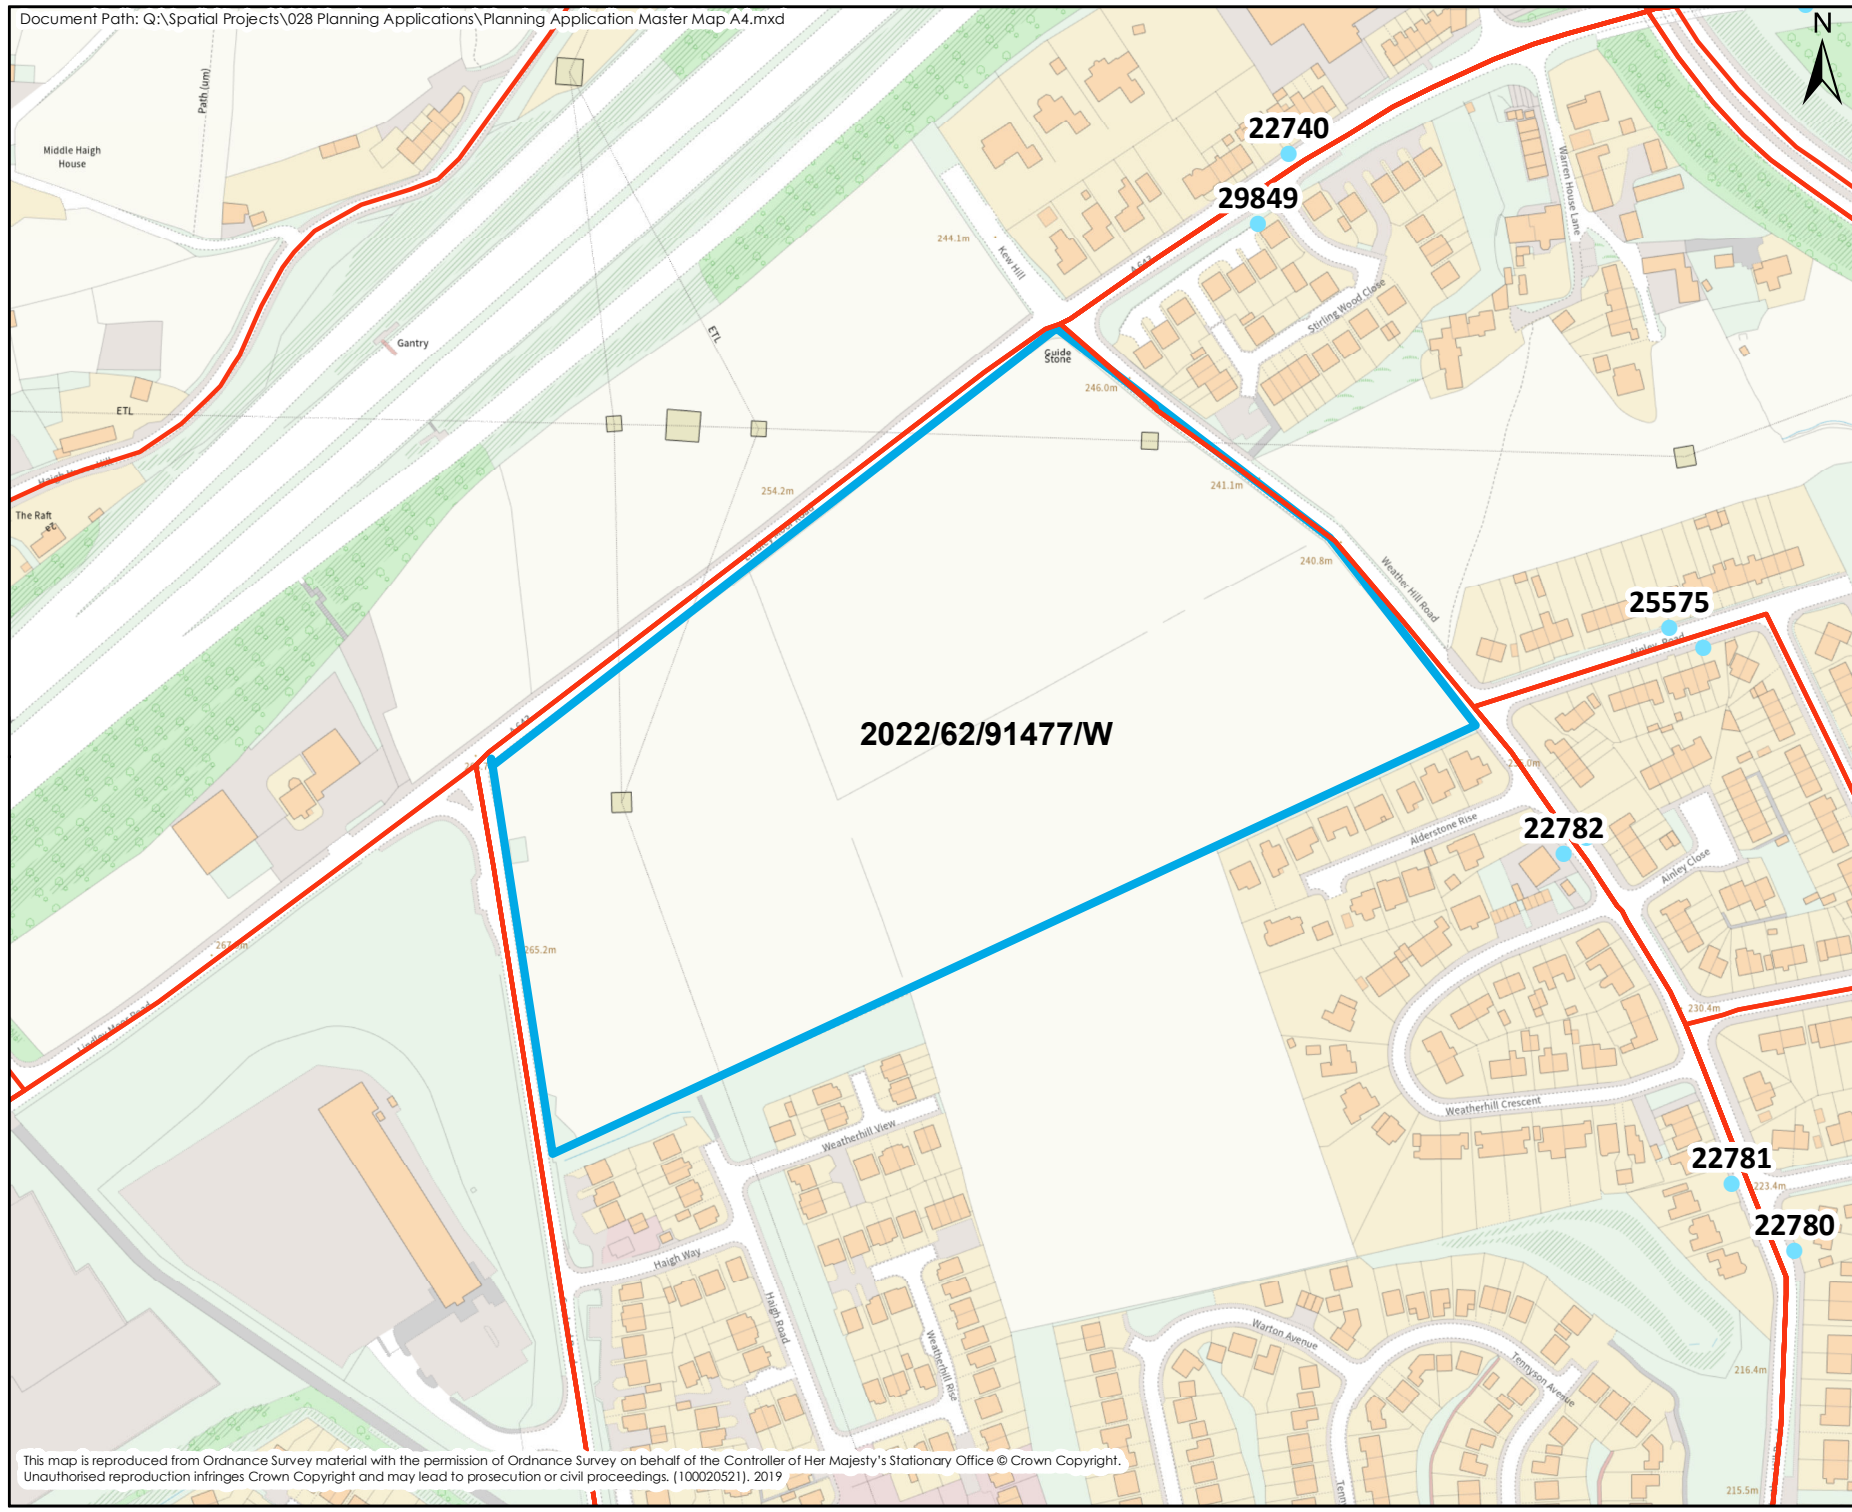

Notes

Legend

- Bus Stops
- Bus Routes
- Planning Application

User Name - Pat. Sullivan

Document Name - Lindley Moor Road - Lindley

Date Saved 14/07/2022

West Yorkshire Combined Authority
 Wellington House
 40 - 50 Wellington Street
 LEEDS
 LS1 2DE