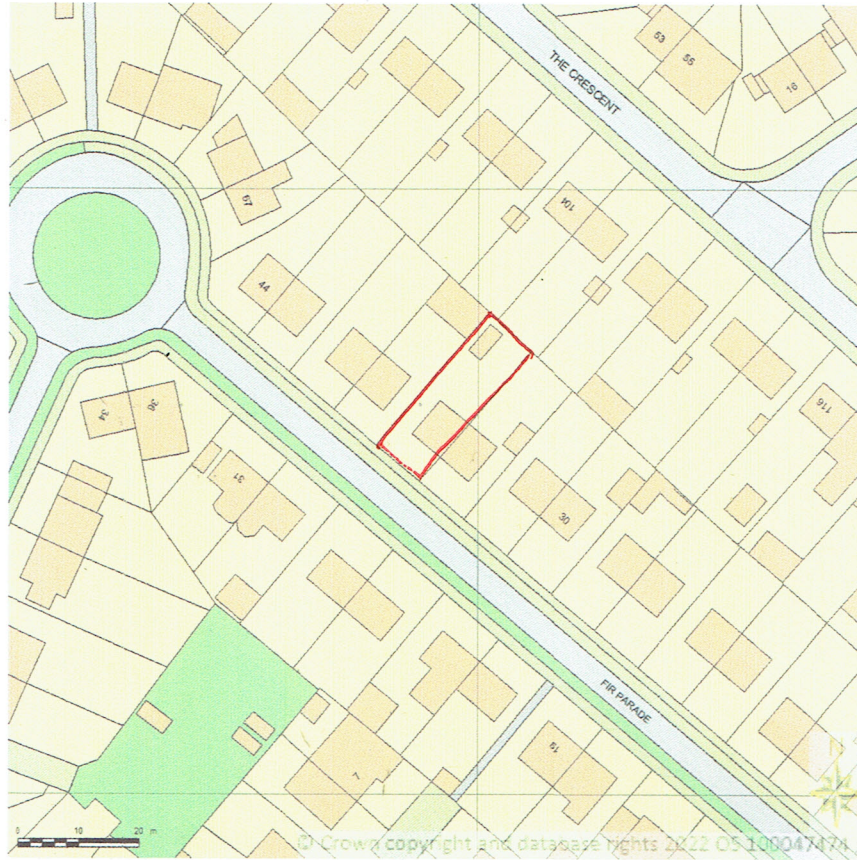

**SITE LOCATION PLAN  
AREA 2 HA  
SCALE 1:1250 on A4  
CENTRE COORDINATES: 421693, 420160**

**Supplied by Streetwise Maps Ltd  
www.streetwise.net  
Licence No: 100047474  
18/02/2022 16:52**