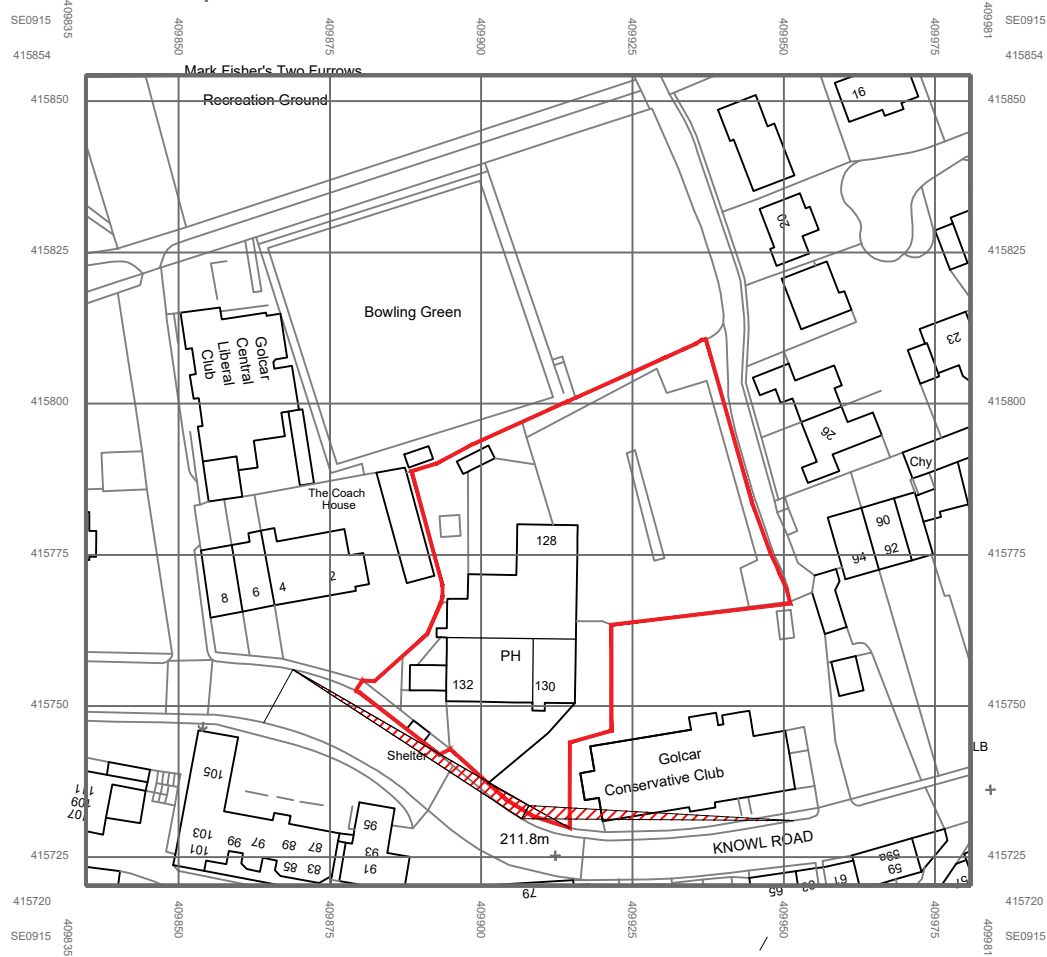

MapServe

Existing

DRAWING DESCRIPTION

LOCATION PLAN

JOB TITLE

The Rose and Crown Pub site

CLIENT

Mr C POGSON

DRAWN BY

SCALE 1:1250 @ A4

DATE JUNE 2022

DRAWING NO.
2002- 90-03

REVISION
A

CHECKED

L'Arche Developments (Yorkshire) Ltd
3 The Studio
The Old Brickworks
HD4 6UY
mail@larchedevelopments.co.uk
Company Reg: 8145594 VAT Reg: 141626355
Claire Parker-Hugill 07787226469 & Emma Hanks 07779724443