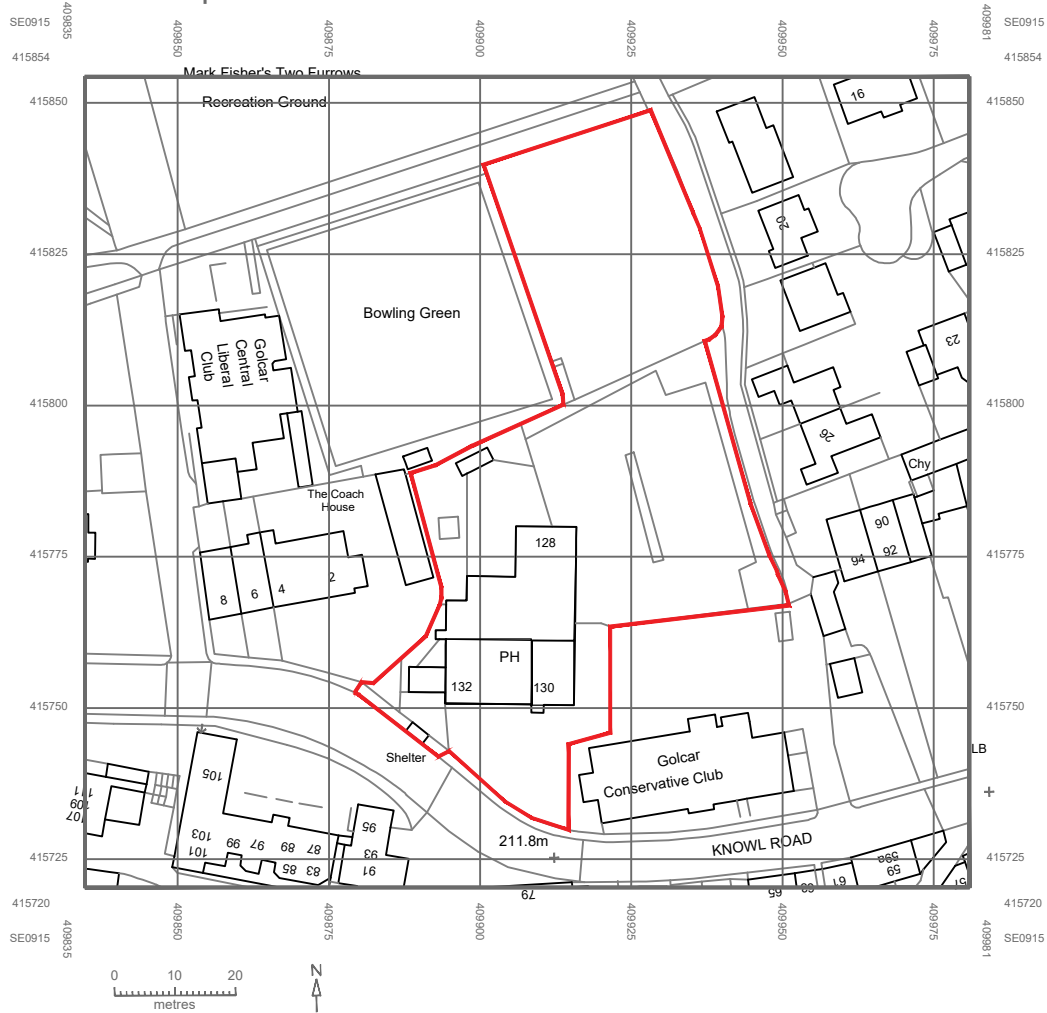

MapServe

DRAWING DESCRIPTION

LOCATION PLAN

JOB TITLE

The Rose and Crown Pub site

CLIENT

Mr C POGSON

DRAWN BY

SCALE 1:1250 @ A4

DATE NOV 2021

DRAWING NO.
2002- 90-03

REVISION

CHECKED

L'Arche Developments (Yorkshire) Ltd
3 The Studio
The Old Brickworks
HDA 6UY
mail@larchedevelopments.co.uk
Company Reg:8145594 VATReg: 141626355
Claire Parker-Hugill 07787226469 & Emma Hanks 07779724443