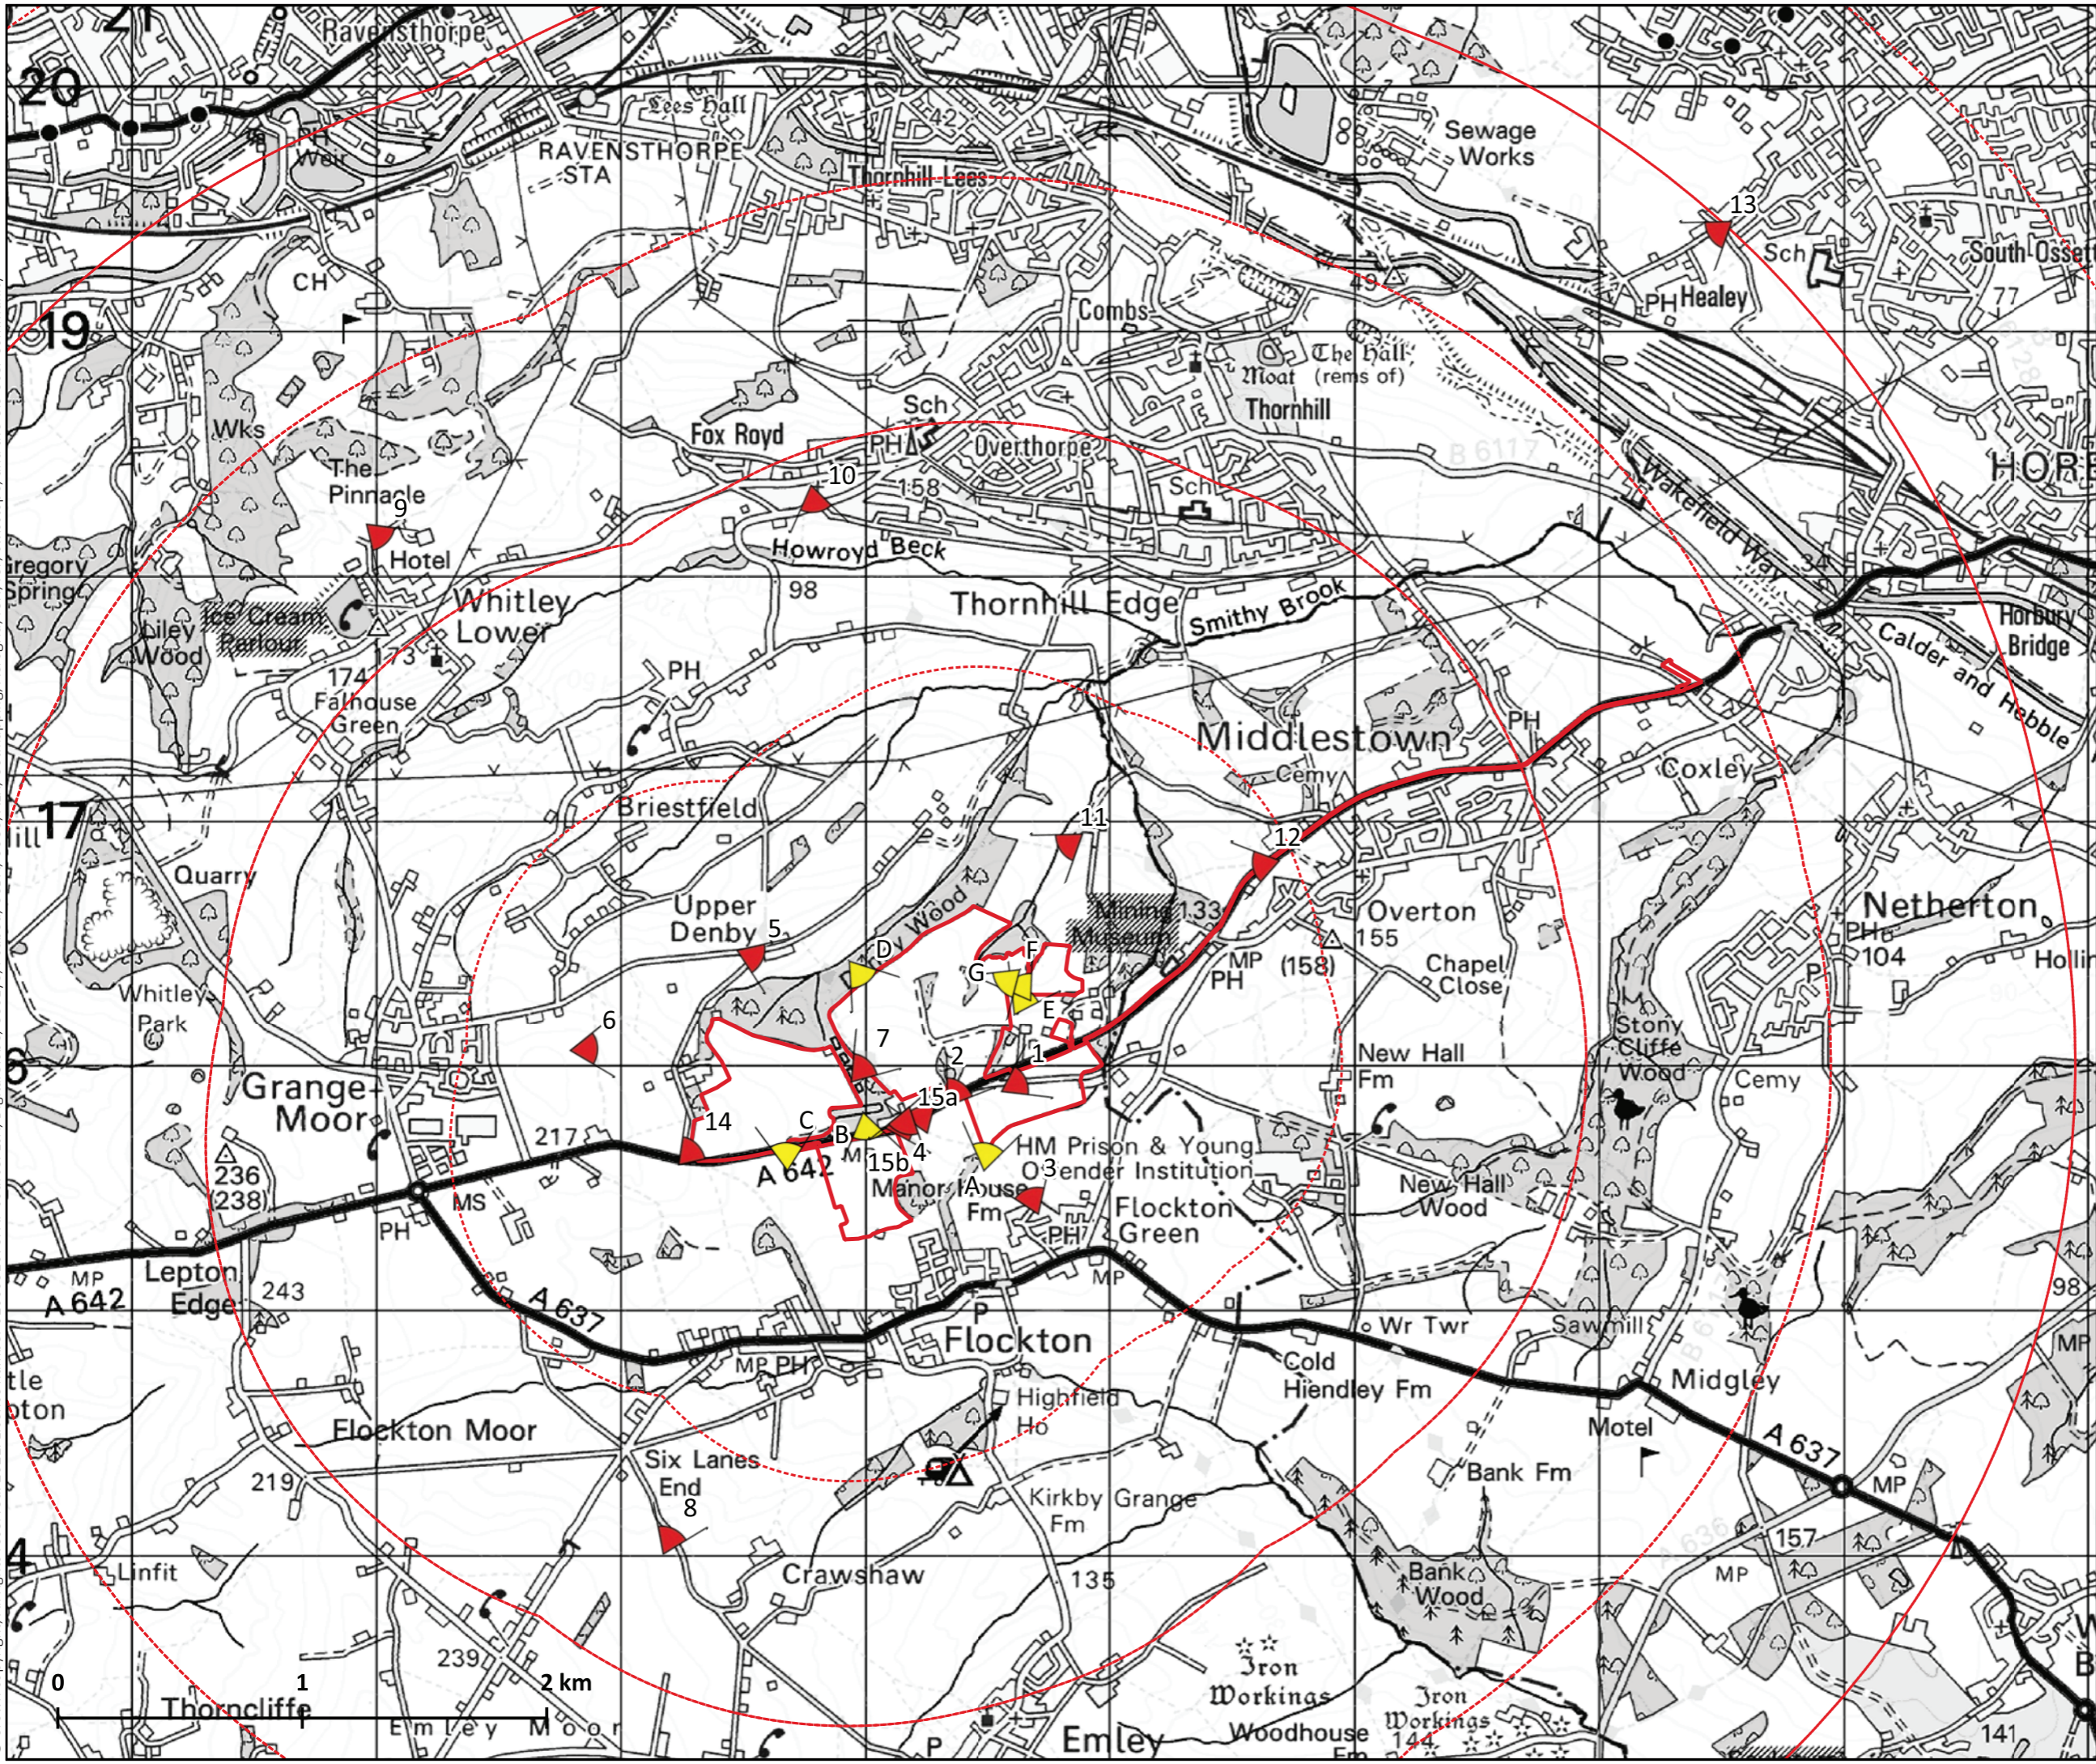

Legend:

-  Site boundary (indicative)
-  1 km bands from Site (main PV area)
-  Site viewpoint
-  Assessment viewpoint

Project: Low Farm, Flockton

Title: Viewpoints

Date: August 2021

Ref: 1282/7b

Scale: 1:25,000 at A3

© Crown copyright. All rights reserved. 2021. Licence number 0100031673. AP source: Esri, DigitalGlobe, GeoEye, IGN, IGP, swisstopo, and the GIS User Community

Legend:

- Site boundary (indicative)
- - - 1 km bands from Site (main PV area)
- ▲ Site viewpoint
- ▲ Assessment viewpoint

Project: Low Farm, Flockton

Title: Viewpoints (central area near Site only)

Date: August 2021

Ref: 1282/7c

Scale: 1:10,000 at A3