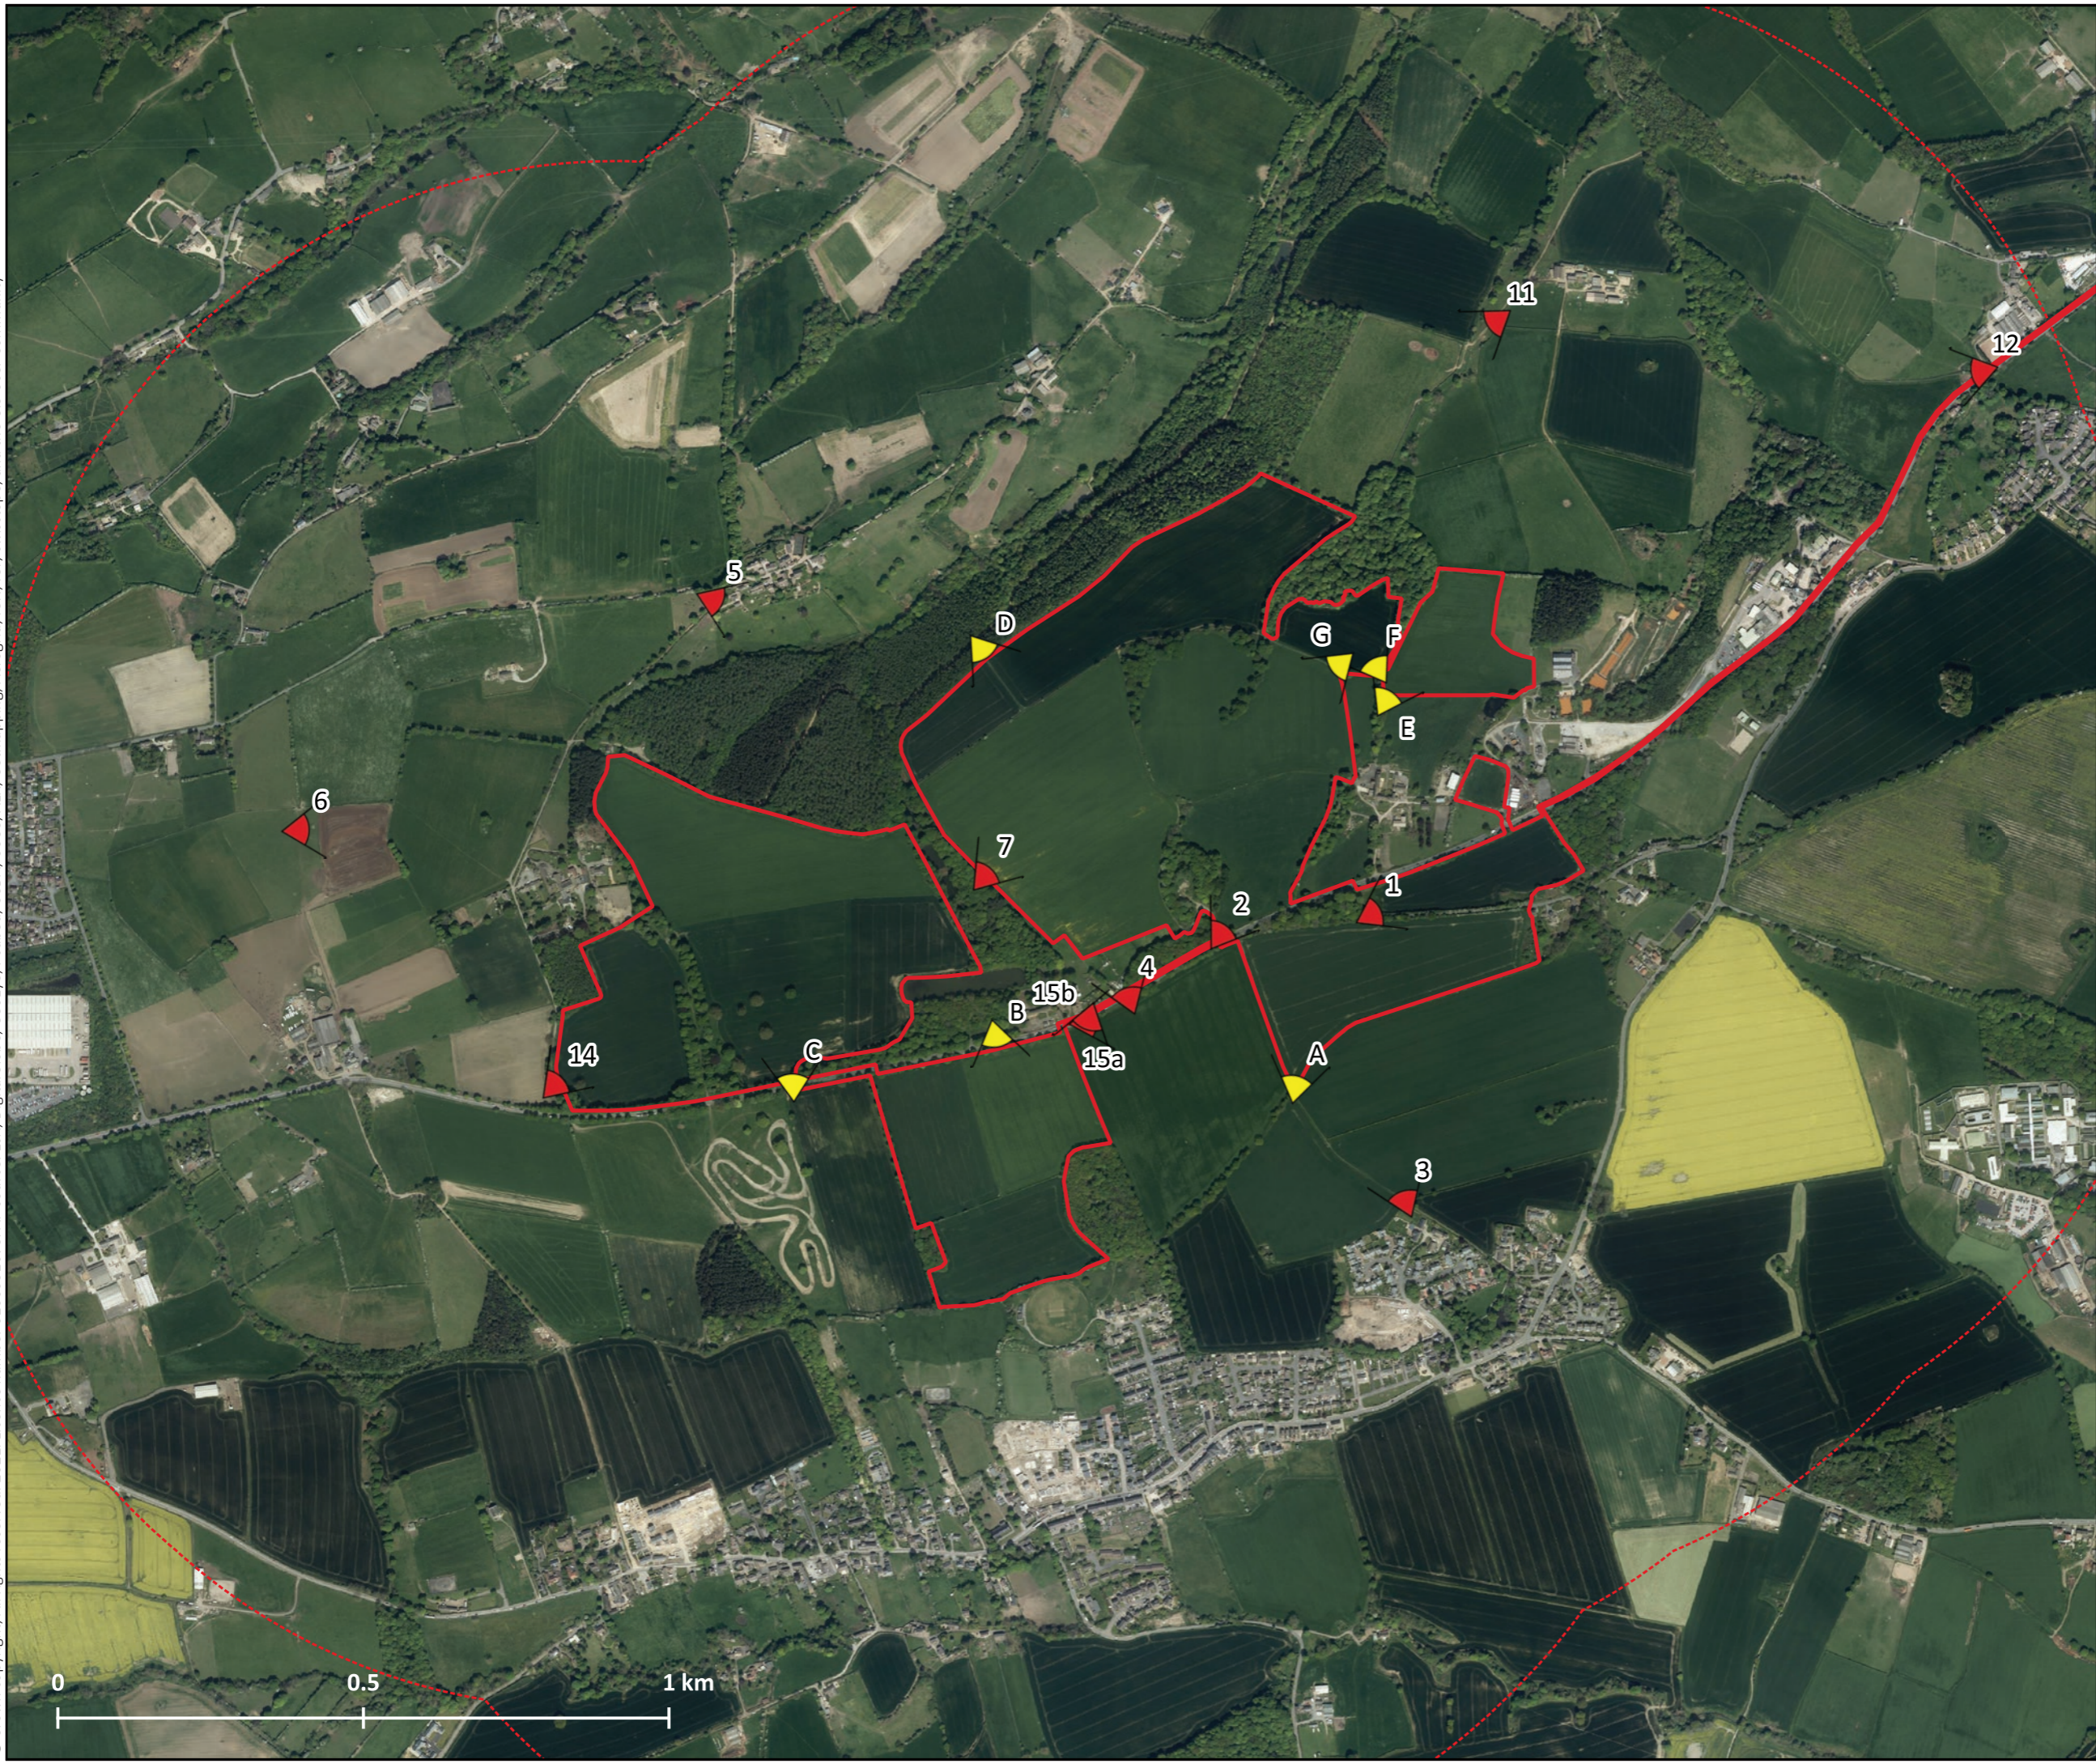

Legend:

-  Site boundary (indicative)
-  1 km bands from Site (main PV area)
-  Site viewpoint
-  Assessment viewpoint

Project: Low Farm, Flockton

Title: Viewpoints

Date: August 2021

Ref: 1282/7b

Scale: 1:25,000 at A3

© Crown copyright. All rights reserved. 2021. Licence number 0100031673. AP source: Esri, DigitalGlobe, GeoEye, IGN, IGP, swisstopo, and the GIS User Community

Legend:

- Site boundary (indicative)
- - - 1 km bands from Site (main PV area)
- ▲ Site viewpoint
- ▲ Assessment viewpoint

Project: Low Farm, Flockton

Title: Viewpoints (central area near Site only)

Date: August 2021

Ref: 1282/7c

Scale: 1:10,000 at A3