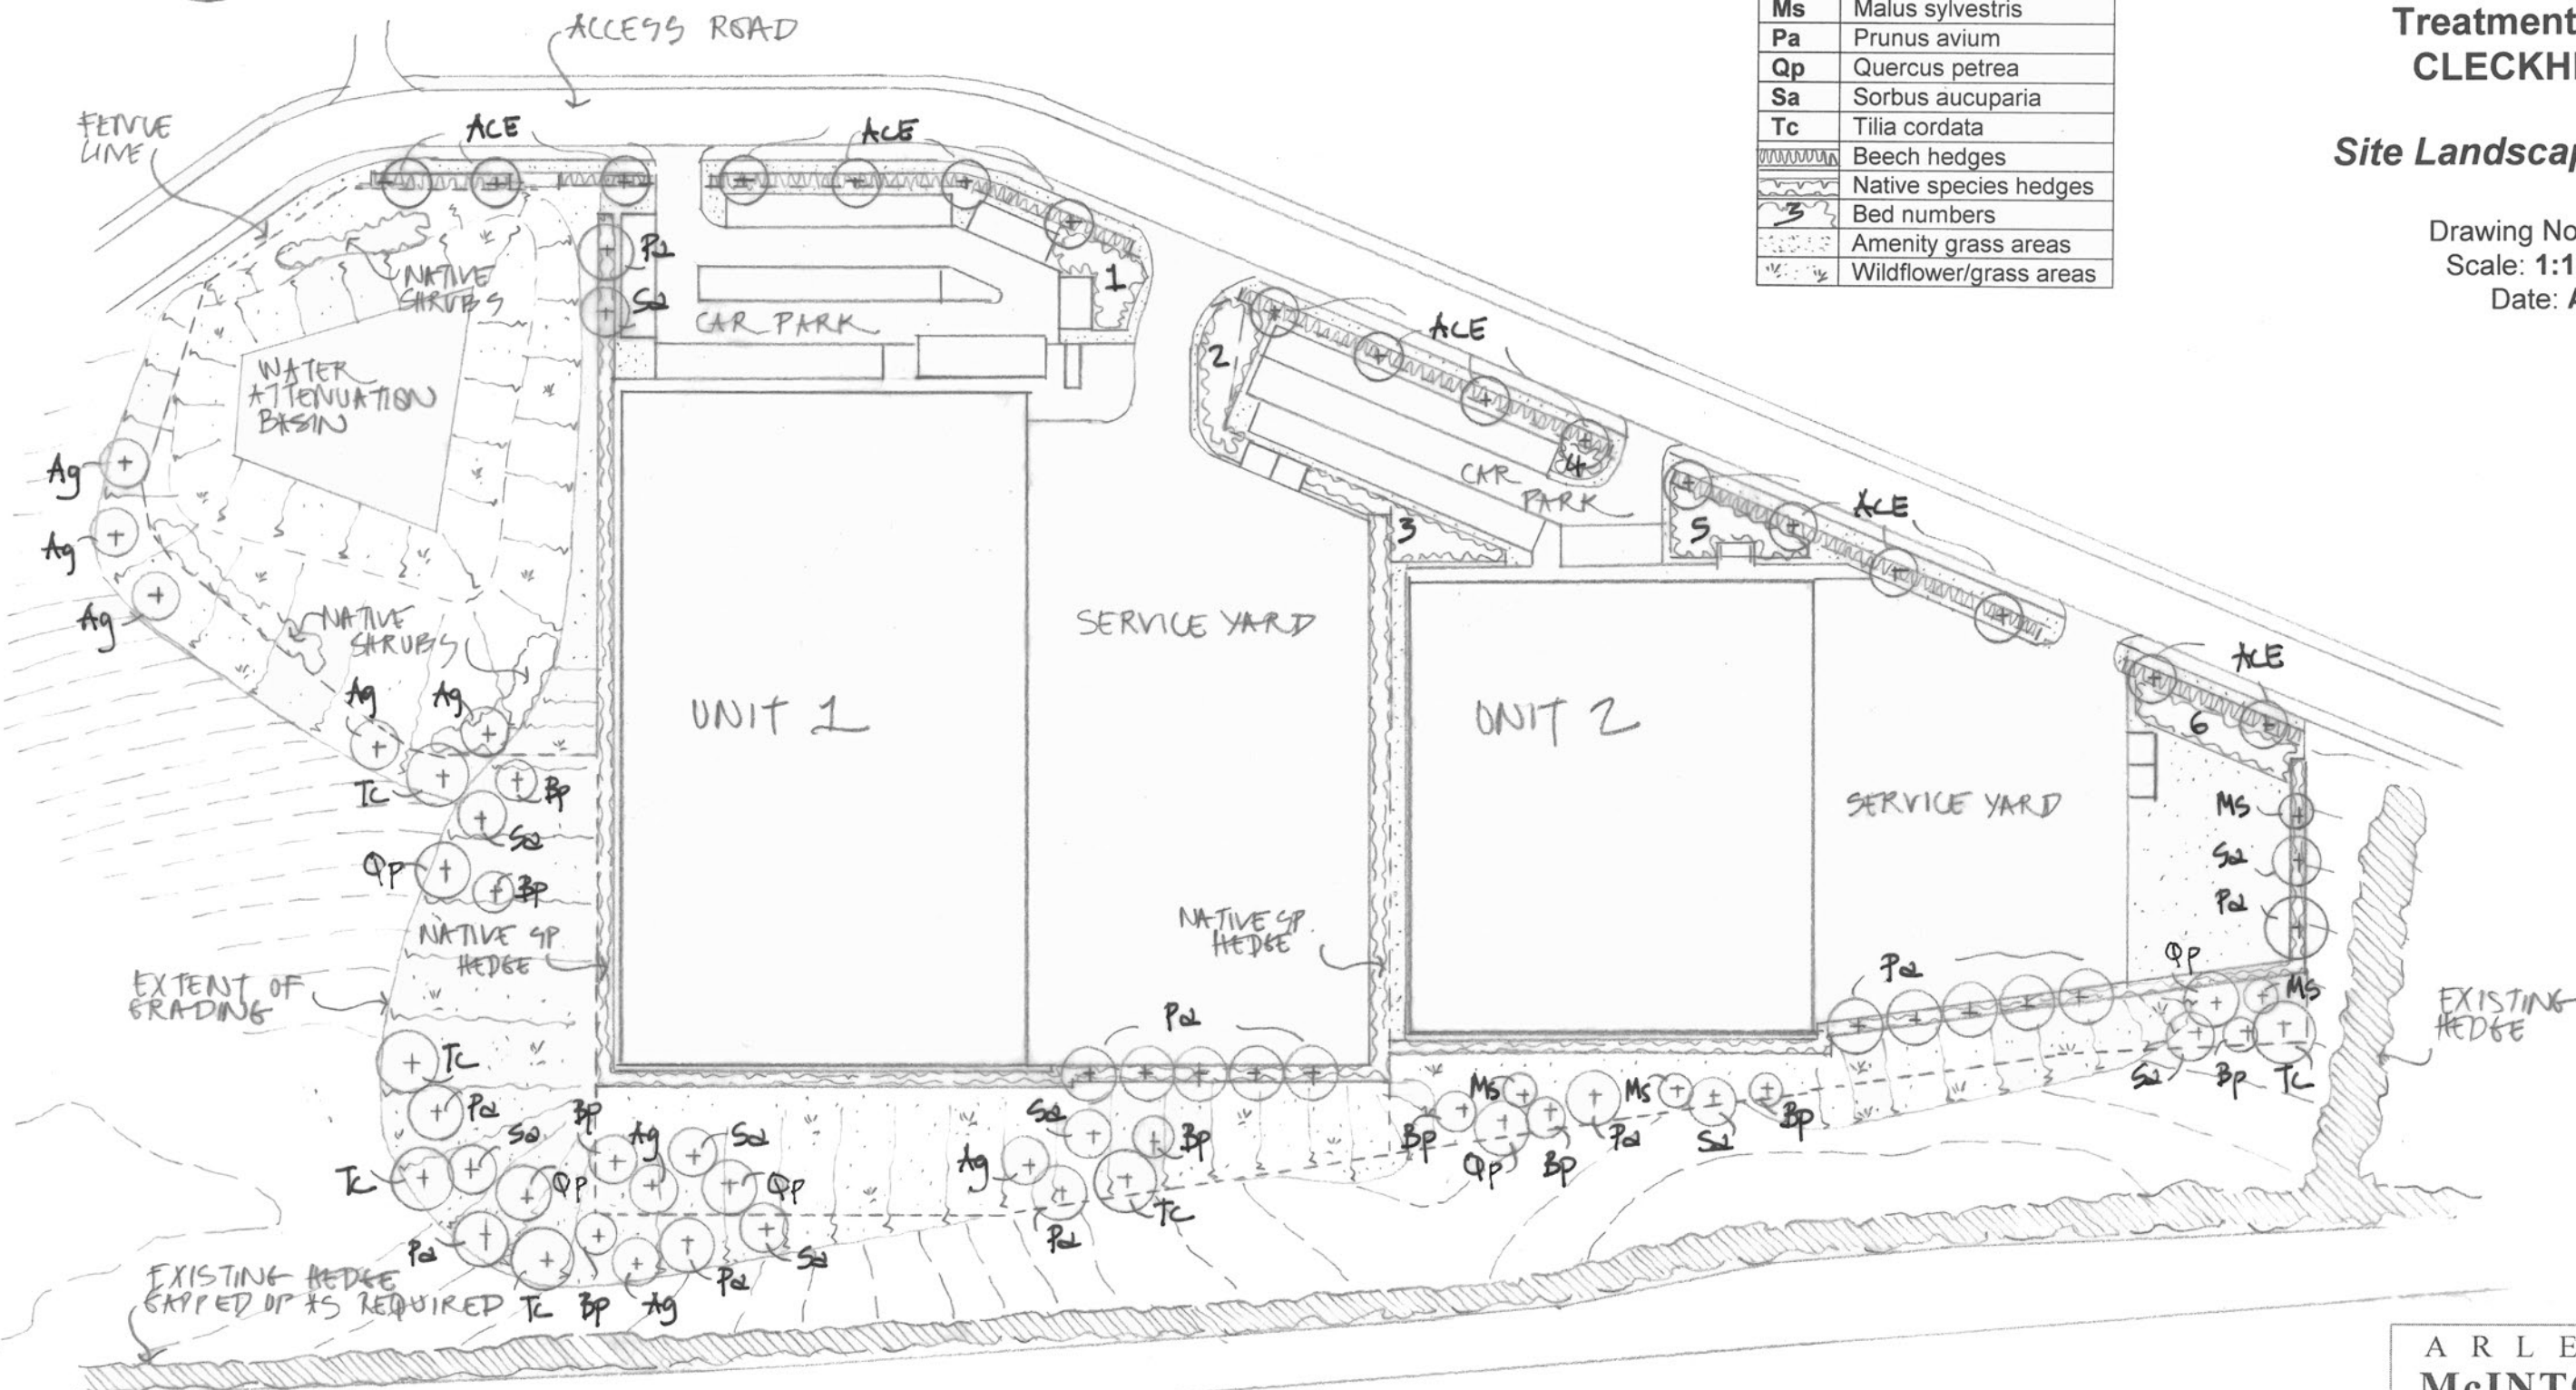

**PROPOSED INDUSTRIAL
DEVELOPMENT**
Former Bierley
Treatment Works
CLECKHEATON

Site Landscape Plan

Drawing No: 823/LA1
Scale: 1:1000 @ A3
Date: April 2021

KEY	
AcE	Acer campestre 'Elsrijk'
Ag	Alnus glutinosa
Bp	Betula pendula
Ms	Malus sylvestris
Pa	Prunus avium
Qp	Quercus petraea
Sa	Sorbus aucuparia
Tc	Tilia cordata
	Beech hedges
	Native species hedges
	Bed numbers
	Amenity grass areas
	Wildflower/grass areas

EXTENT OF GRADING

EXISTING HEDGE SKIPPED UP IS REQUIRED TC BP AG

M 606

**ARLENE
McINTOSH**
LANDSCAPE
ARCHITECT
TORDAN HOUSE
16 LYONS ROAD
RICHMOND
NORTH YORKSHIRE
DL10 4NS
Tel: 01748 824957
E mail: mcibro@aol.com