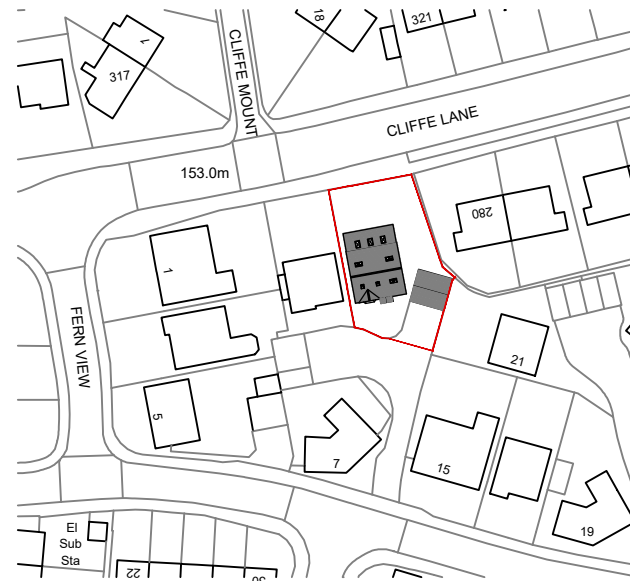

Key

Site Boundary

Site Location Plan

Scale: 1:1250

Scale Bar 1:1250

WHITELEYEAVES PROPERTY & CONSTRUCTION CONSULTANTS	
Hollinwood Business Centre, Albert Street, Oldham, OL8 3QL T 0161 393 8417 E info@whiteleyeaves.co.uk W www.whiteleyeaves.co.uk	
CLIENT	Claire Walker
JOB NUMBER	259
DATE	13/02/2020
DRAWING NAME	SITE LOCATION PLAN
SCALE DRAWN:	AS SHOWN
PAGE SIZE	A4
REVISION	-
DRAWING NUMBER	001
ADDRESS	11 Fern View Gomersal Cleckheaton West Yorkshire BD19 4FE
NOTES	.....
DRAWN BY:	TH
CHECKED BY:	.....