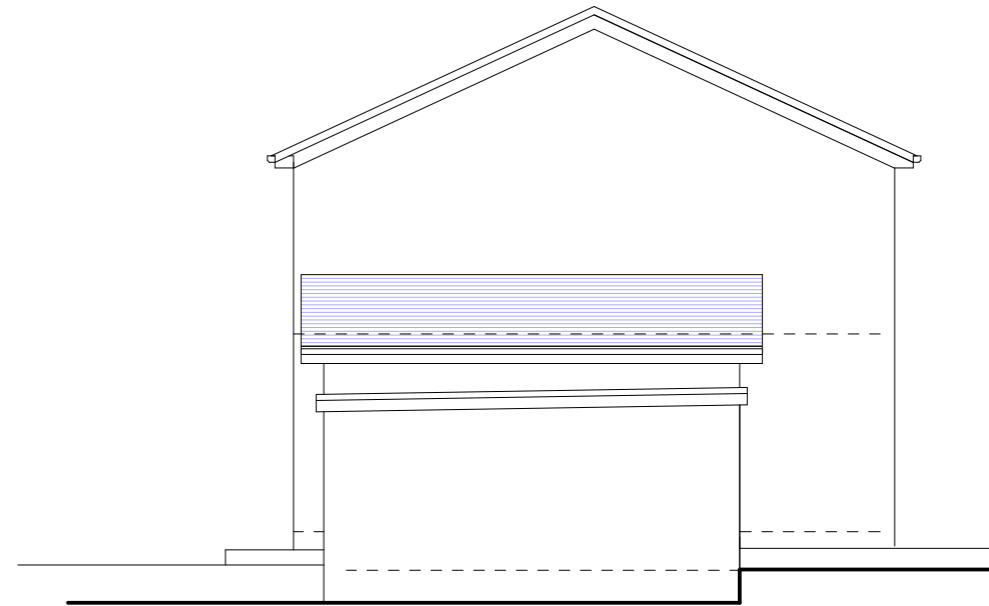

Existing Front Elevation 1:100

Existing Side Elevation 1:100

Existing Rear Elevation 1:100

Existing Side Elevation 1:100

Mr & Mrs Rand, Proposed Extensions and alterations to existing dwelling
3 Hermitage Park, Lepton, Huddersfield

Existing Elevations

Date	Drawn	Scale	Checked
Aug 20		1:100	

Job Number	Drawing Number	Revision
0124 / 2020	02	