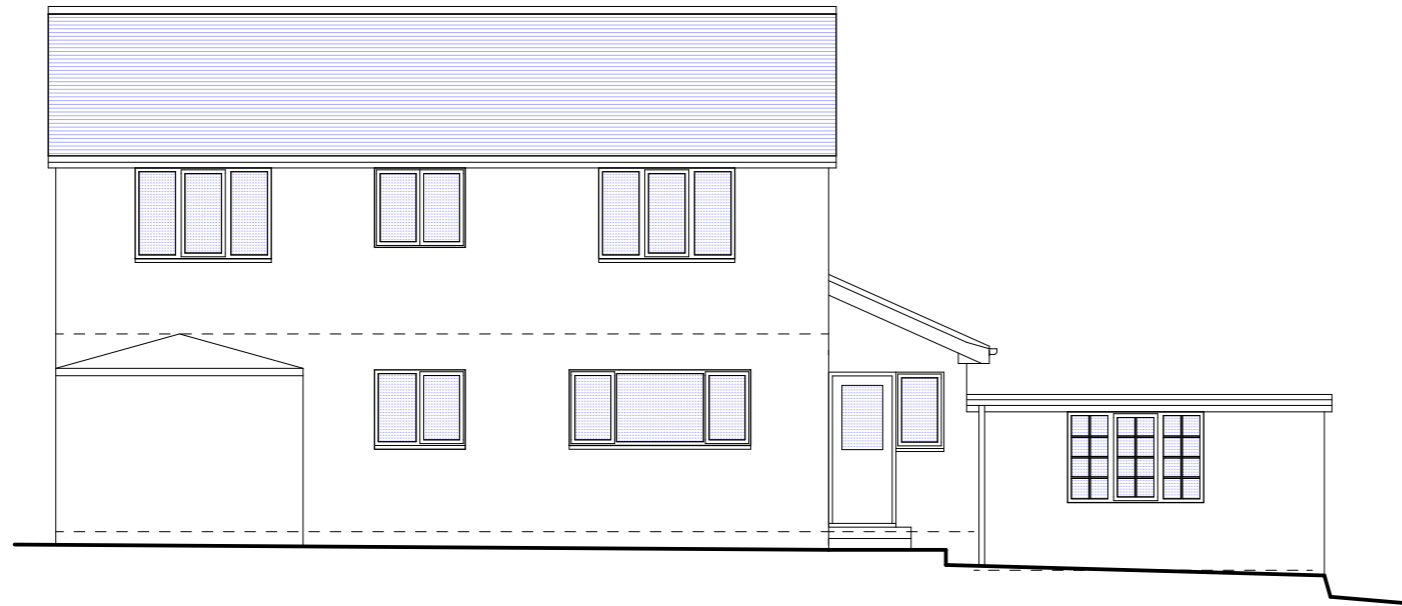

Existing Front Elevation 1:100

Existing Side Elevation 1:100

Existing Rear Elevation 1:100

Existing Side Elevation 1:100

Mr & Mrs Rand, Proposed Extensions and alterations to existing dwelling
3 Hermitage Park, Lepton, Huddersfield

Existing Elevations

Date	Drawn	Scale	Checked
Aug 20		1:100	

Job Number	Drawing Number	Revision
0124 / 2020	02	