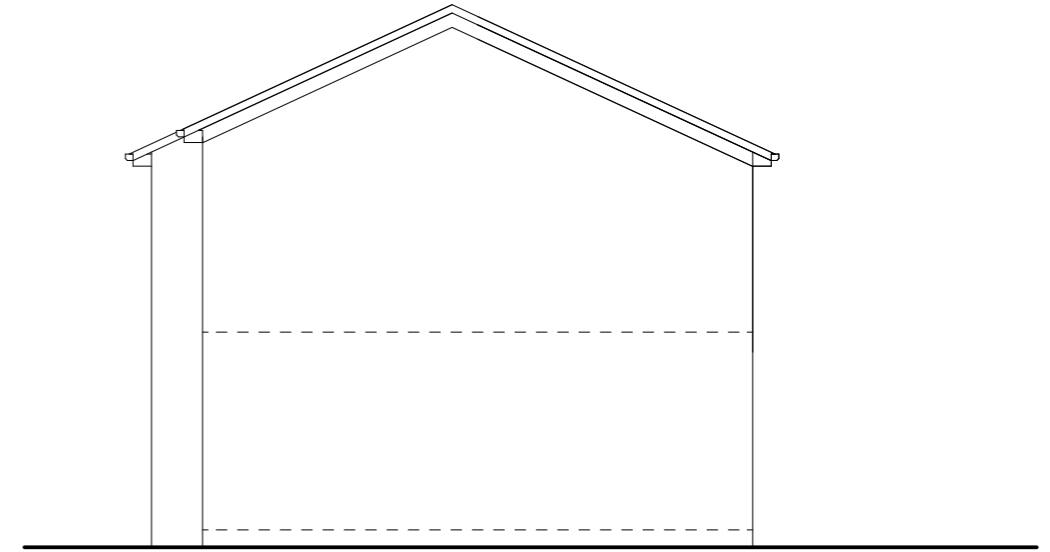

Existing Front Elevation 1:100

Existing Side Elevation 1:100

Existing Rear Elevation 1:100

Existing Side Elevation 1:100

Mr & Mrs Rand, Proposed Extensions and alterations to existing dwelling
3 Hermitage Park, Lepton, Huddersfield

Existing Elevations

Date	Drawn	Scale	Checked
Aug 20		1:100	

Job Number	Drawing Number	Revision
0124 / 2020	02	