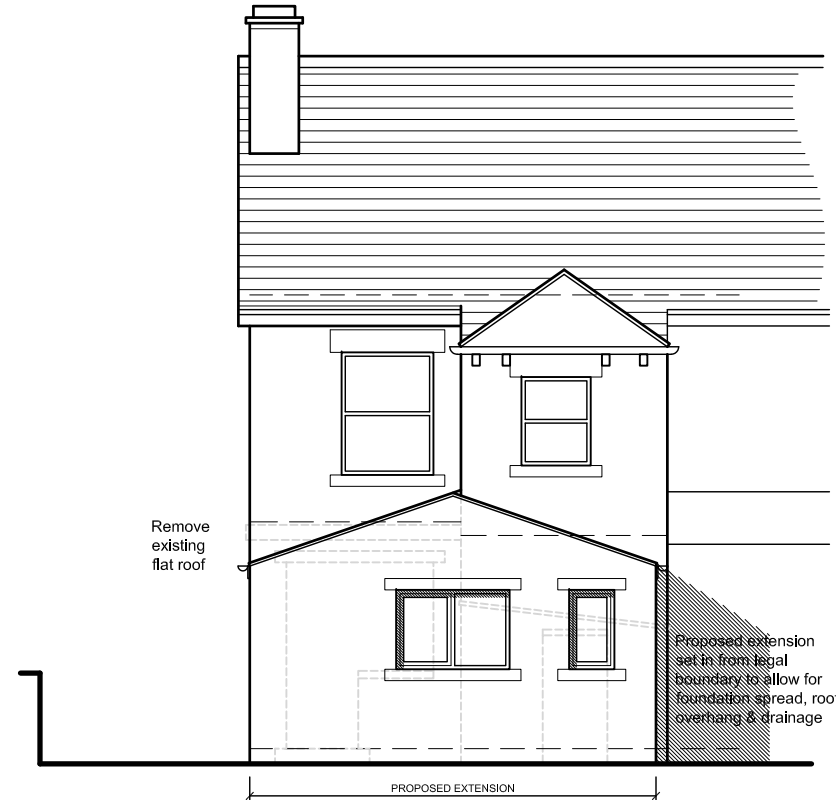

Front Elevation

Rear Elevation

Side Elevation

Side Elevation

Revisions	
Rev A: Door altered	10/02/20
Rev B: Planning Issue	09/06/20
Project:	
Rear Extensions and Alterations	
at	109 Whitcliffe Road Cleckheaton BD19 3AG
for	Mr. J. Dixon
Proposed Elevations	
Date	January 2020
Scales	1:100 @ A3
Drawing No.	2004-04B