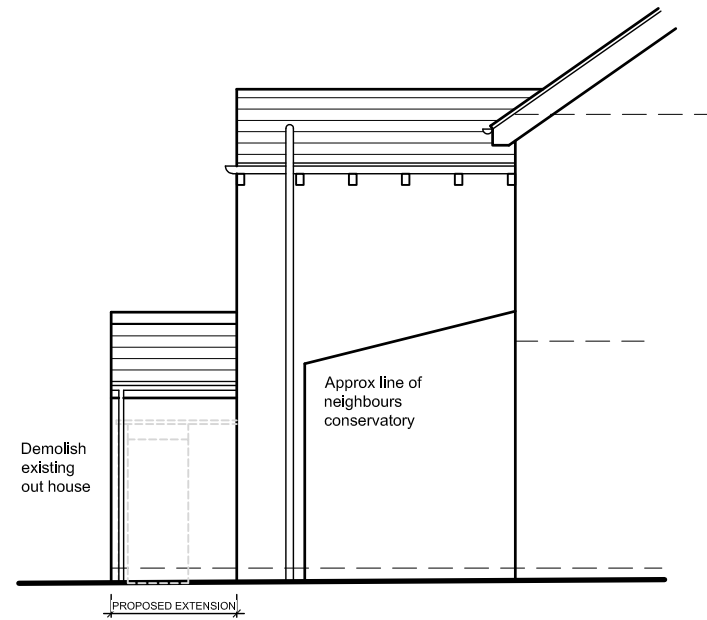

Front Elevation

Rear Elevation

Side Elevation

Side Elevation

Revisions	
Rev A: Door altered	10/02/20
Rev B: Planning Issue	09/06/20
Project:	
Rear Extensions and Alterations	
at	109 Whitcliffe Road Cleckheaton BD19 3AG
for	Mr. J. Dixon
Proposed Elevations	
Date	January 2020
Scales	1:100 @ A3
Drawing No.	2004-04B