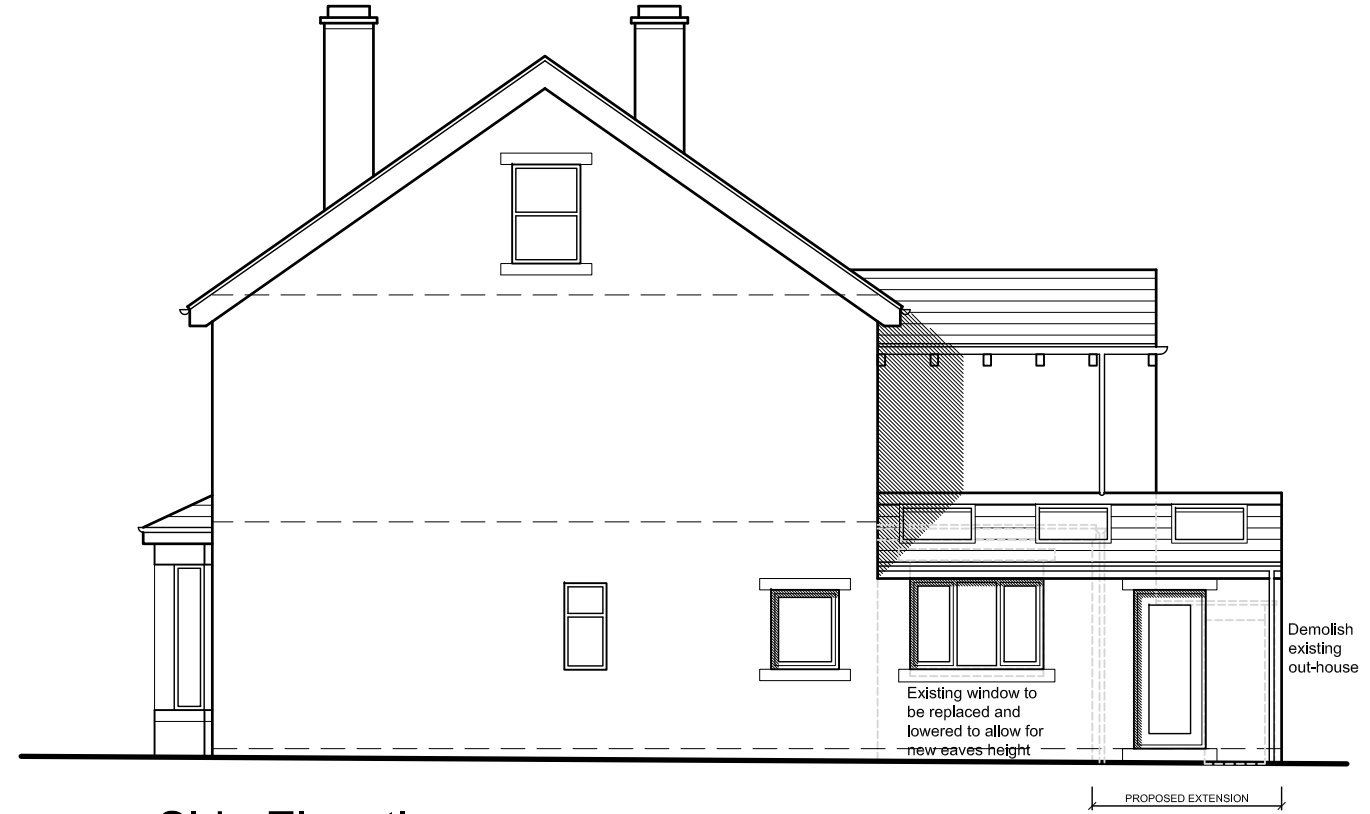

Front Elevation

Rear Elevation

Side Elevation

Side Elevation

Revisions	
Rev A: Door altered	10/02/20
Rev B: Planning Issue	09/06/20
Project:	
Rear Extensions and Alterations	
at	109 Whitcliffe Road Cleckheaton BD19 3AG
for	Mr. J. Dixon
Proposed Elevations	
Date	January 2020
Scales	1:100 @ A3
Drawing No.	2004-04B