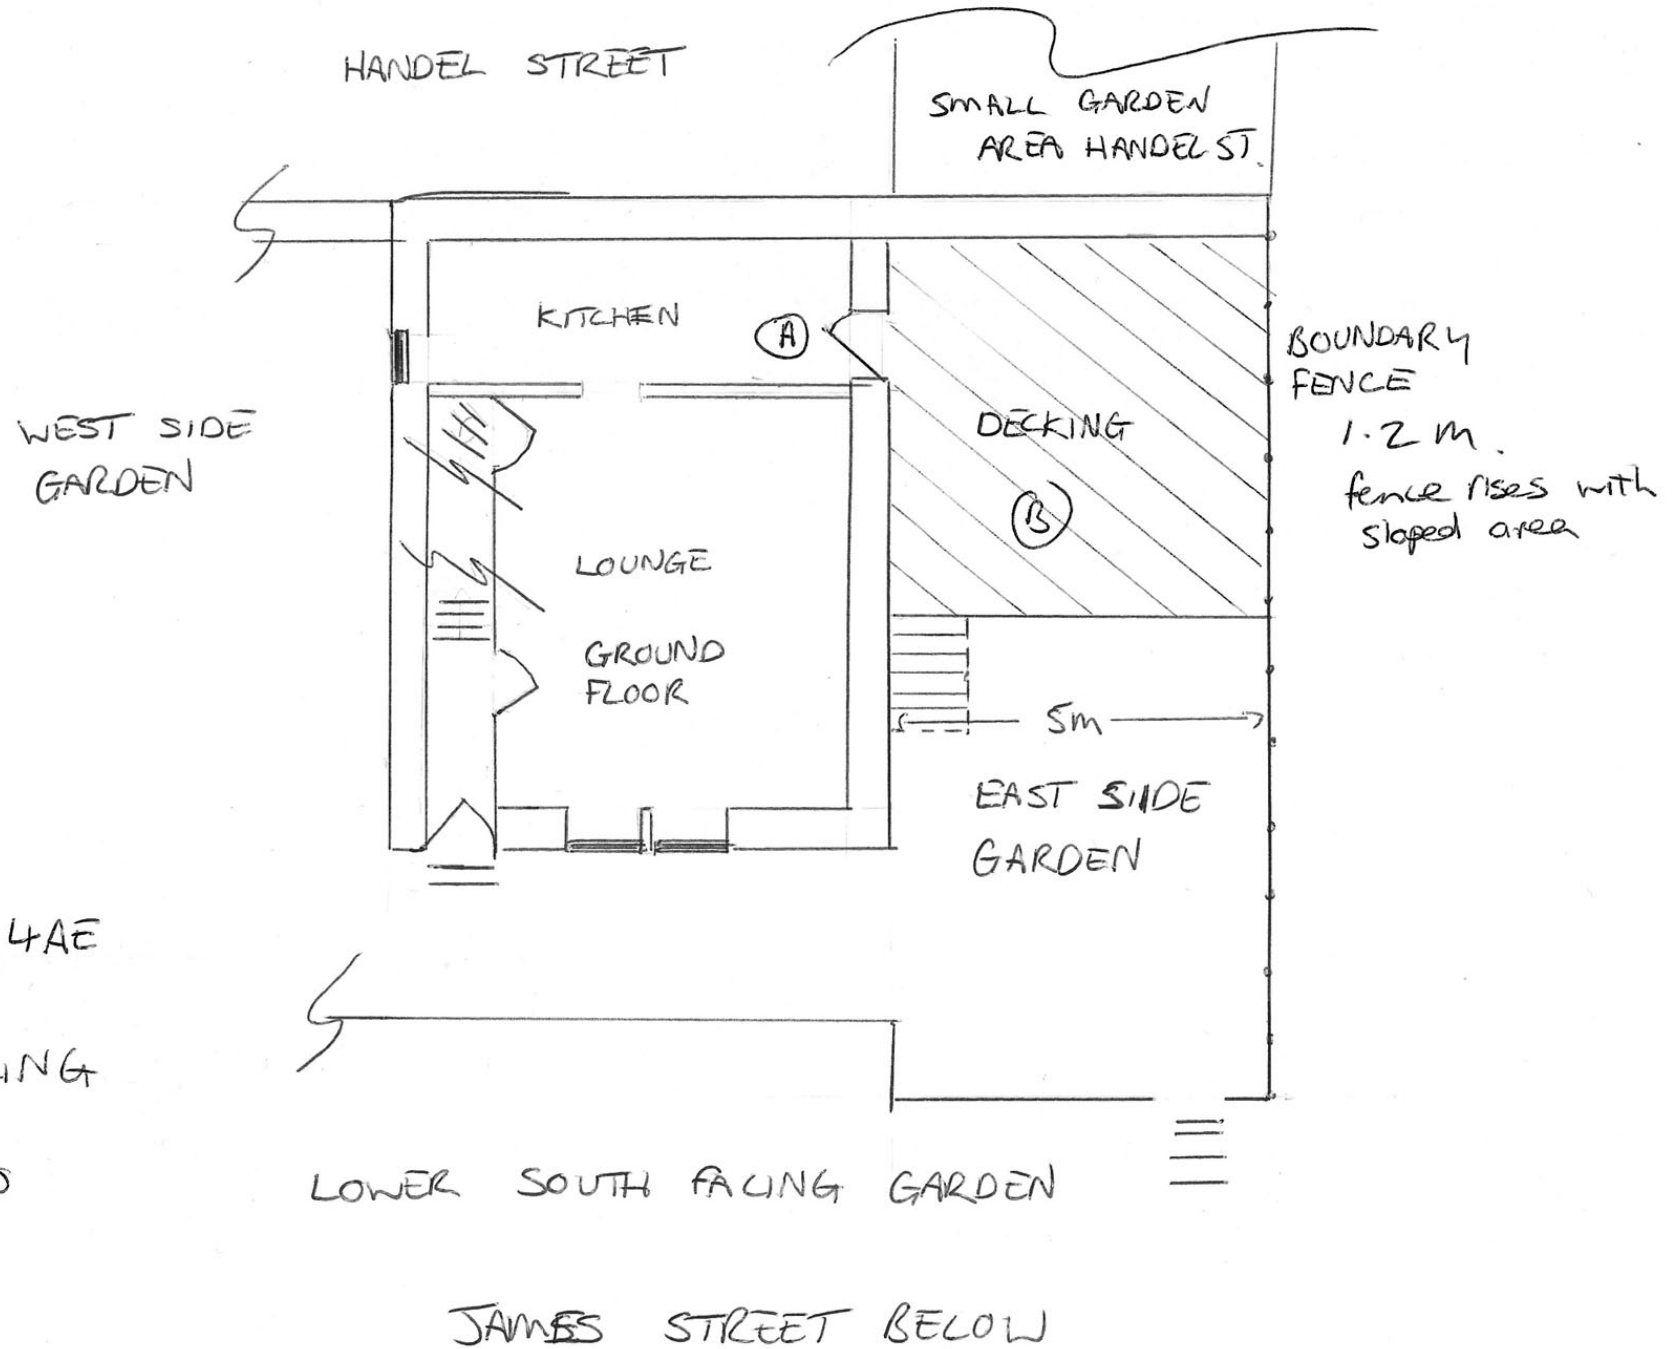

FLOOR PLAN - DECKING

- (A) PROPOSED DOOR
- (B) PROPOSED DECKING

S7 HANDEL ST. HD7 4AE
ref. 2020/01426
FLOOR PLAN - DECKING
SCALE : 1:100
DATE - 23/05/20