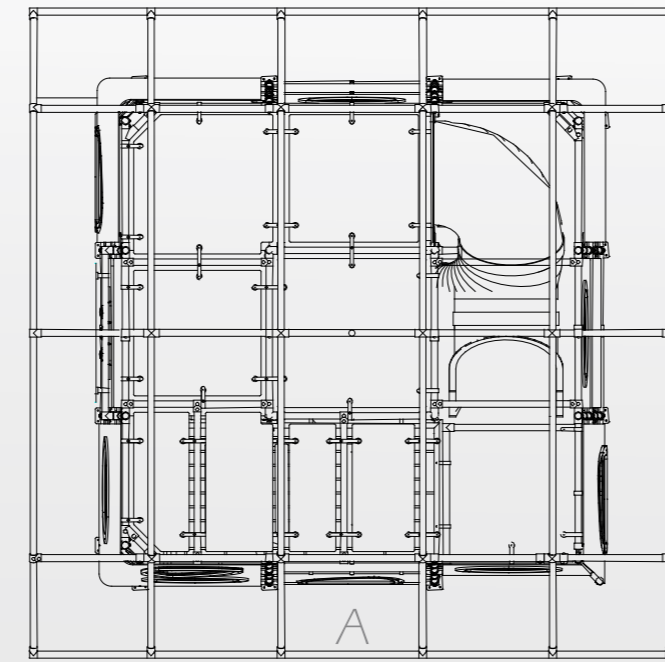

FOOTPRINT
20.16M²

French model of Logo sign

D
3.8M

C
3.8M

B

H - 4.45m

A

B