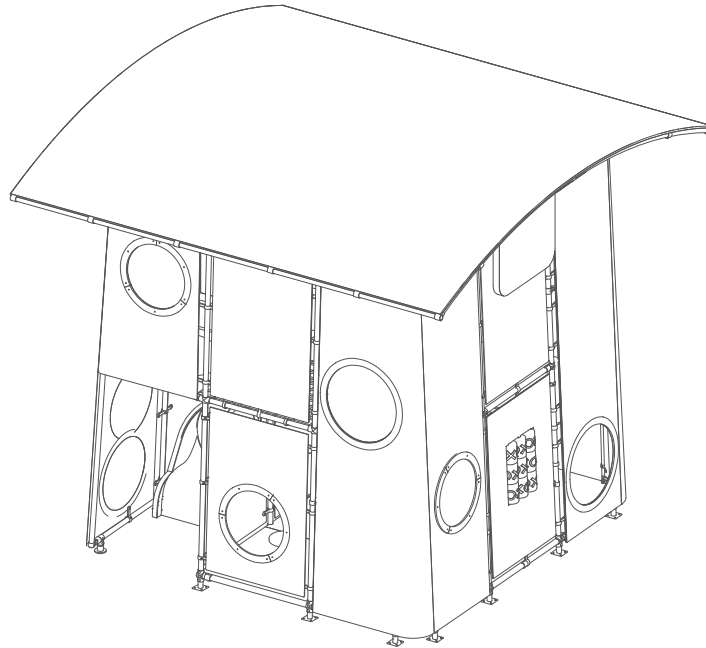

info@kompan-commercialssystem.com
http://www.kompan-commercialssystem.com

Play Of The Future

Logo location

E09-004-V01-M

Fuse box for Logo and int./ext. lights inside the cell

2x 230v 50hZ cable with grounding