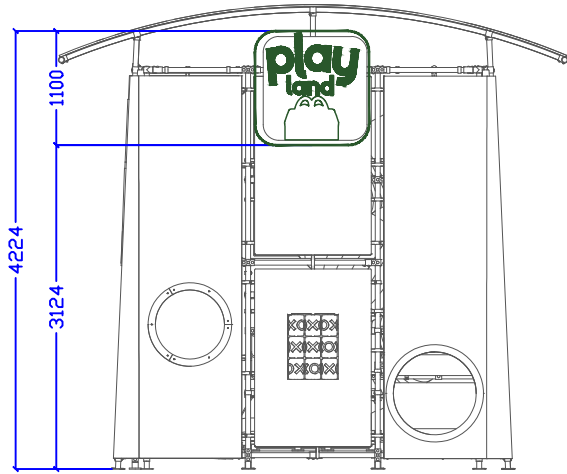

FOOTPRINT
20.16M²

French model of Logo sign

D
3.8M

C
3.8M

B

H - 4.45m

A

B

info@kompan-commercialssystem.com
http://www.kompan-commercialssystem.com

Play Of The Future

Logo location

E09-004-V01-M

Fuse box for Logo and int./ext. lights inside the cell

2x 230v 50hZ cable with grounding