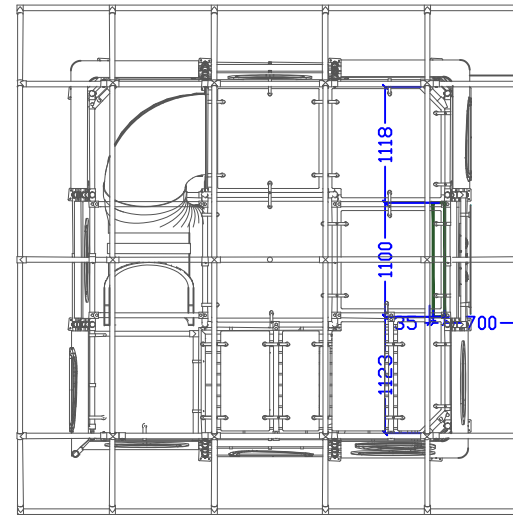

Play Of The Future

Logo location

E09-004-V01-M