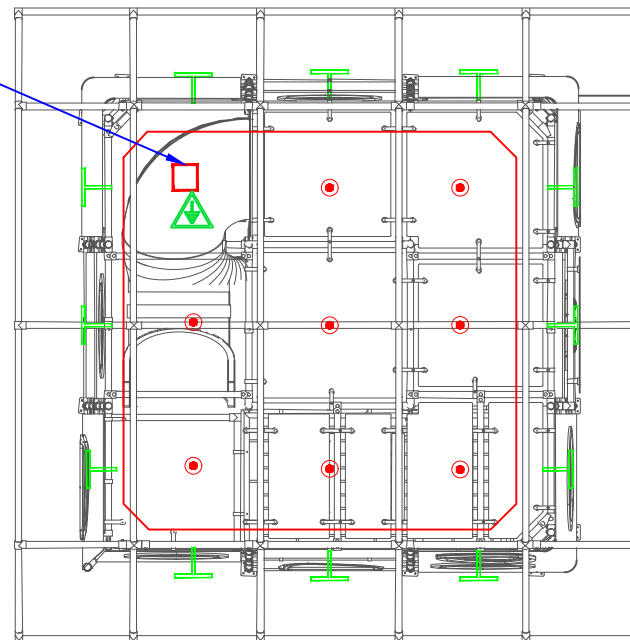

info@kompan-commercialssystem.com
http://www.kompan-commercialssystem.com

Play Of The Future

Logo location

E09-004-V01-M

Fuse box for Logo and int./ext. lights inside the cell

2x 230v 50hZ cable with grounding

Fuse box for LED

-  INTERNAL light points
-  EXTERNAL light points
-  Fuse box for LED (to install by KOMPAN with cable distribution into the metal construction)
-  2x 230 V 50 HZ ~ power cable position from the ground to prepare by the client with 1-2 m of the reserve (the cable has to be plugged with fuse box by a qualified electrician during installation)
-  To avoid static electricity please provide a grounding cables for the box and for grounding the metal construction of the game