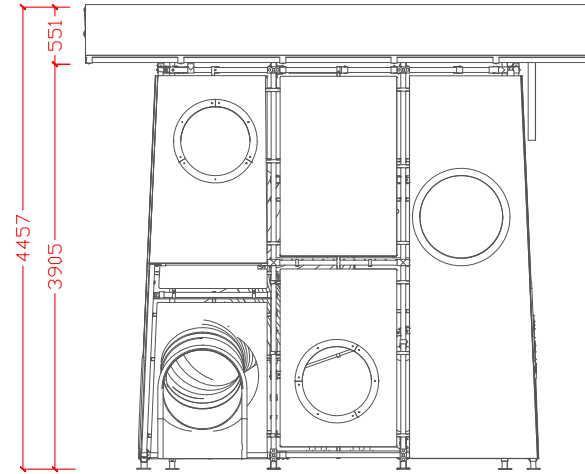

Play Of The Future

Logo location

E09-004-V01-M