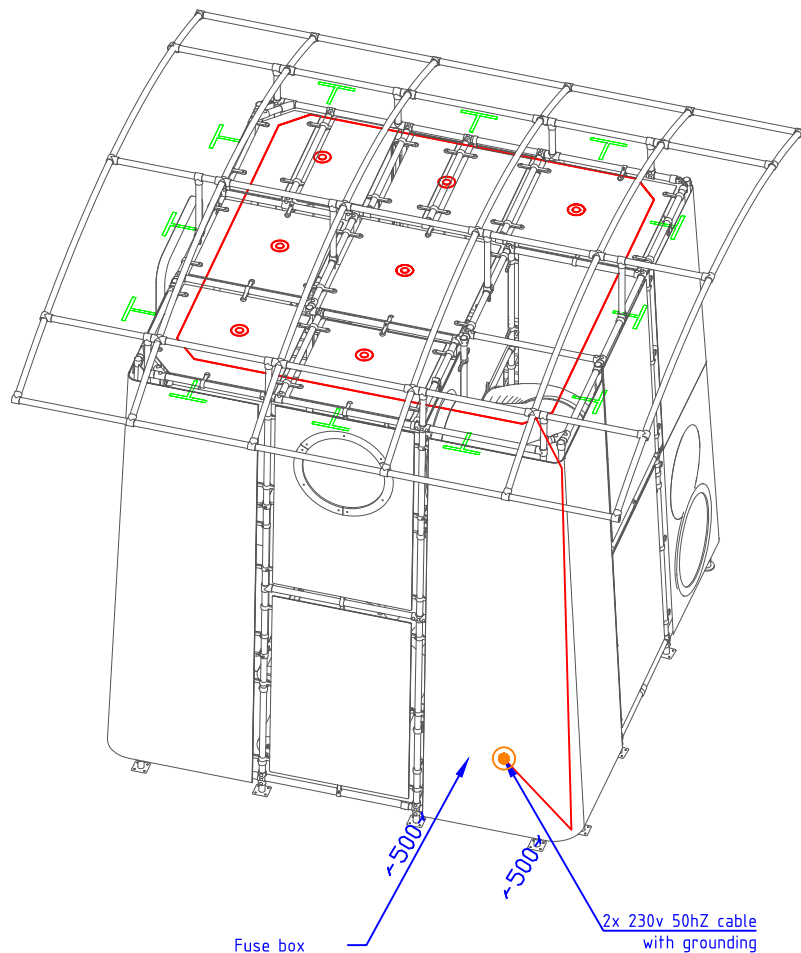

info@kompan-commercialssystem.com
http://www.kompan-commercialssystem.com

Play Of The Future

Logo location

E09-004-V01-M

Fuse box for Logo and int./ext. lights inside the cell

2x 230v 50hZ cable with grounding

Fuse box for LED

-  INTERNAL light points
-  EXTERNAL light points
-  Fuse box for LED (to install by KOMPAN with cable distribution into the metal construction)
-  2x 230 V 50 HZ ~ power cable position from the ground to prepare by the client with 1-2 m of the reserve (the cable has to be plugged with fuse box by a qualified electrician during installation)
-  To avoid static electricity please provide a grounding cables for the box and for grounding the metal construction of the game