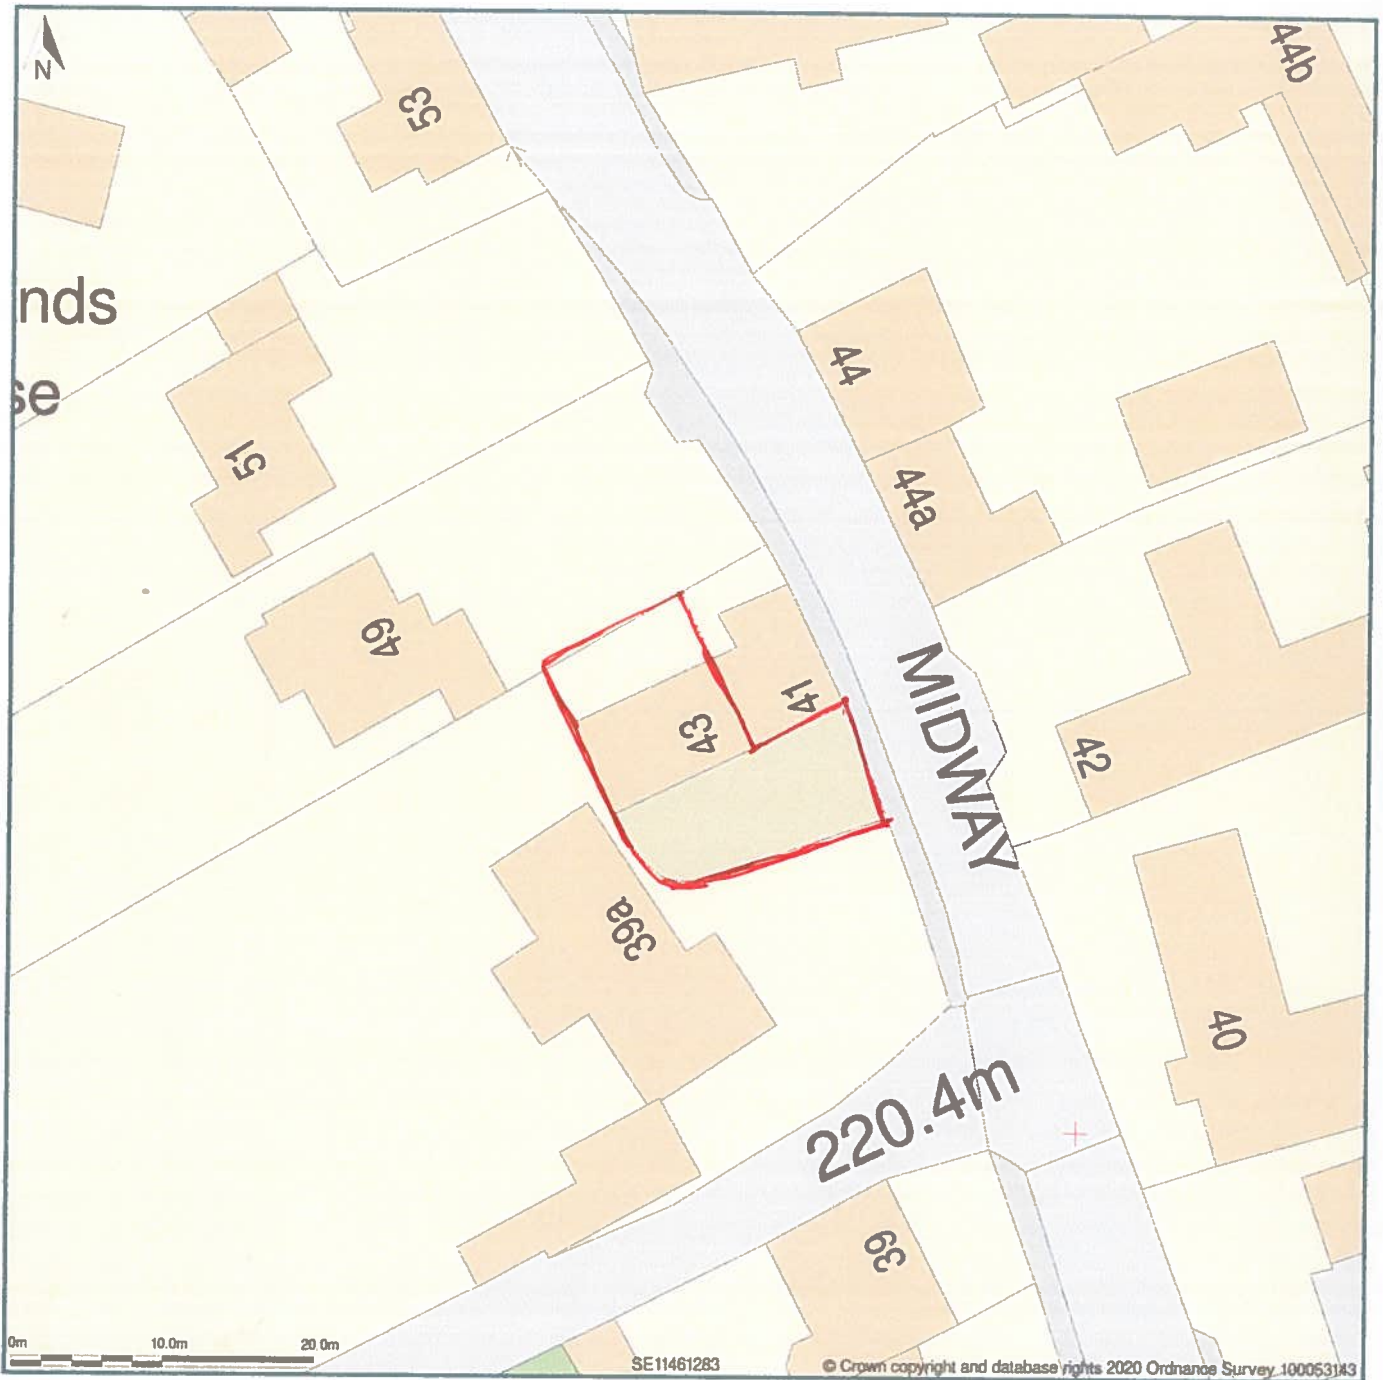

2020/90447
43. MIDWAY
SOUTH CROSLAND

43. Midway. South Crosland. Huddersfield. Kirklees. HD4 7DA

Block Plan shows area bounded by: 411415.08, 412791.09, 411505.08, 412881.09 (at a scale of 1:500), OSGridRef: SE11461283. The representation of a road, track or path is no evidence of a right of way. The representation of features as lines is no evidence of a property boundary.

Produced on 14th Feb 2020 from the Ordnance Survey National Geographic Database and incorporating surveyed revision available at this date. Reproduction in whole or part is prohibited without the prior permission of Ordnance Survey. © Crown copyright 2020. Supplied by www.buyaplan.co.uk a licensed Ordnance Survey partner (100053143). Unique plan reference: #00494771-94B7F6