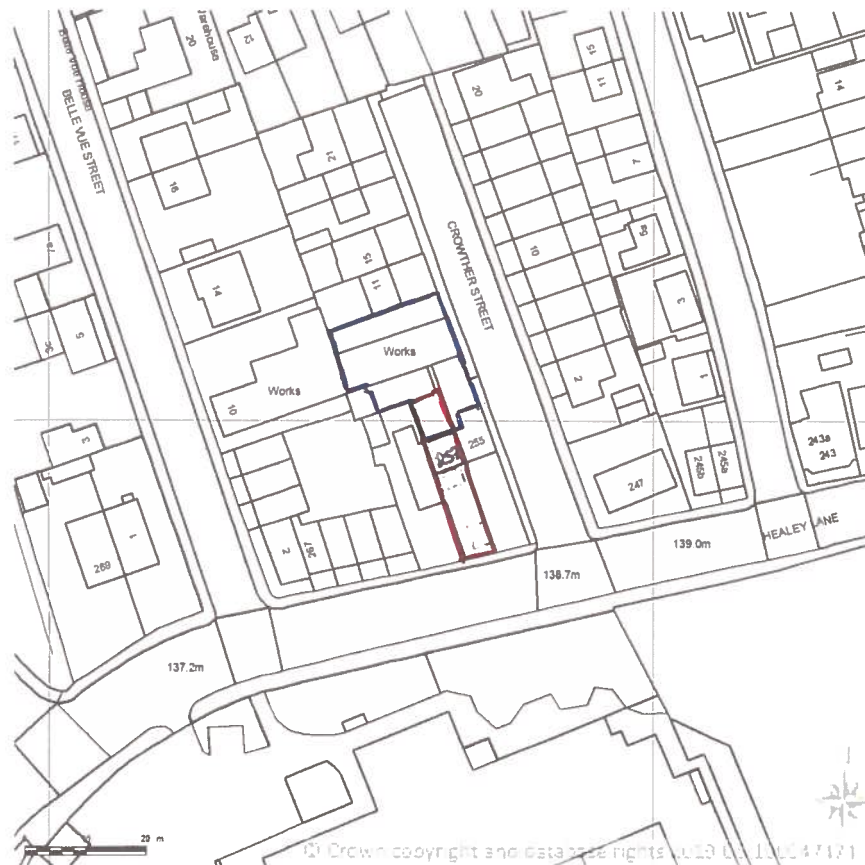

**SITE LOCATION PLAN
AREA 2 HA
SCALE 1:1250 on A4
CENTRE COORDINATES: 422765, 424097**

14 FEB 2020

Supplied by Streetwise Maps Ltd
www.streetwise.net
Licence No: 100047474
13/02/2020 09:12