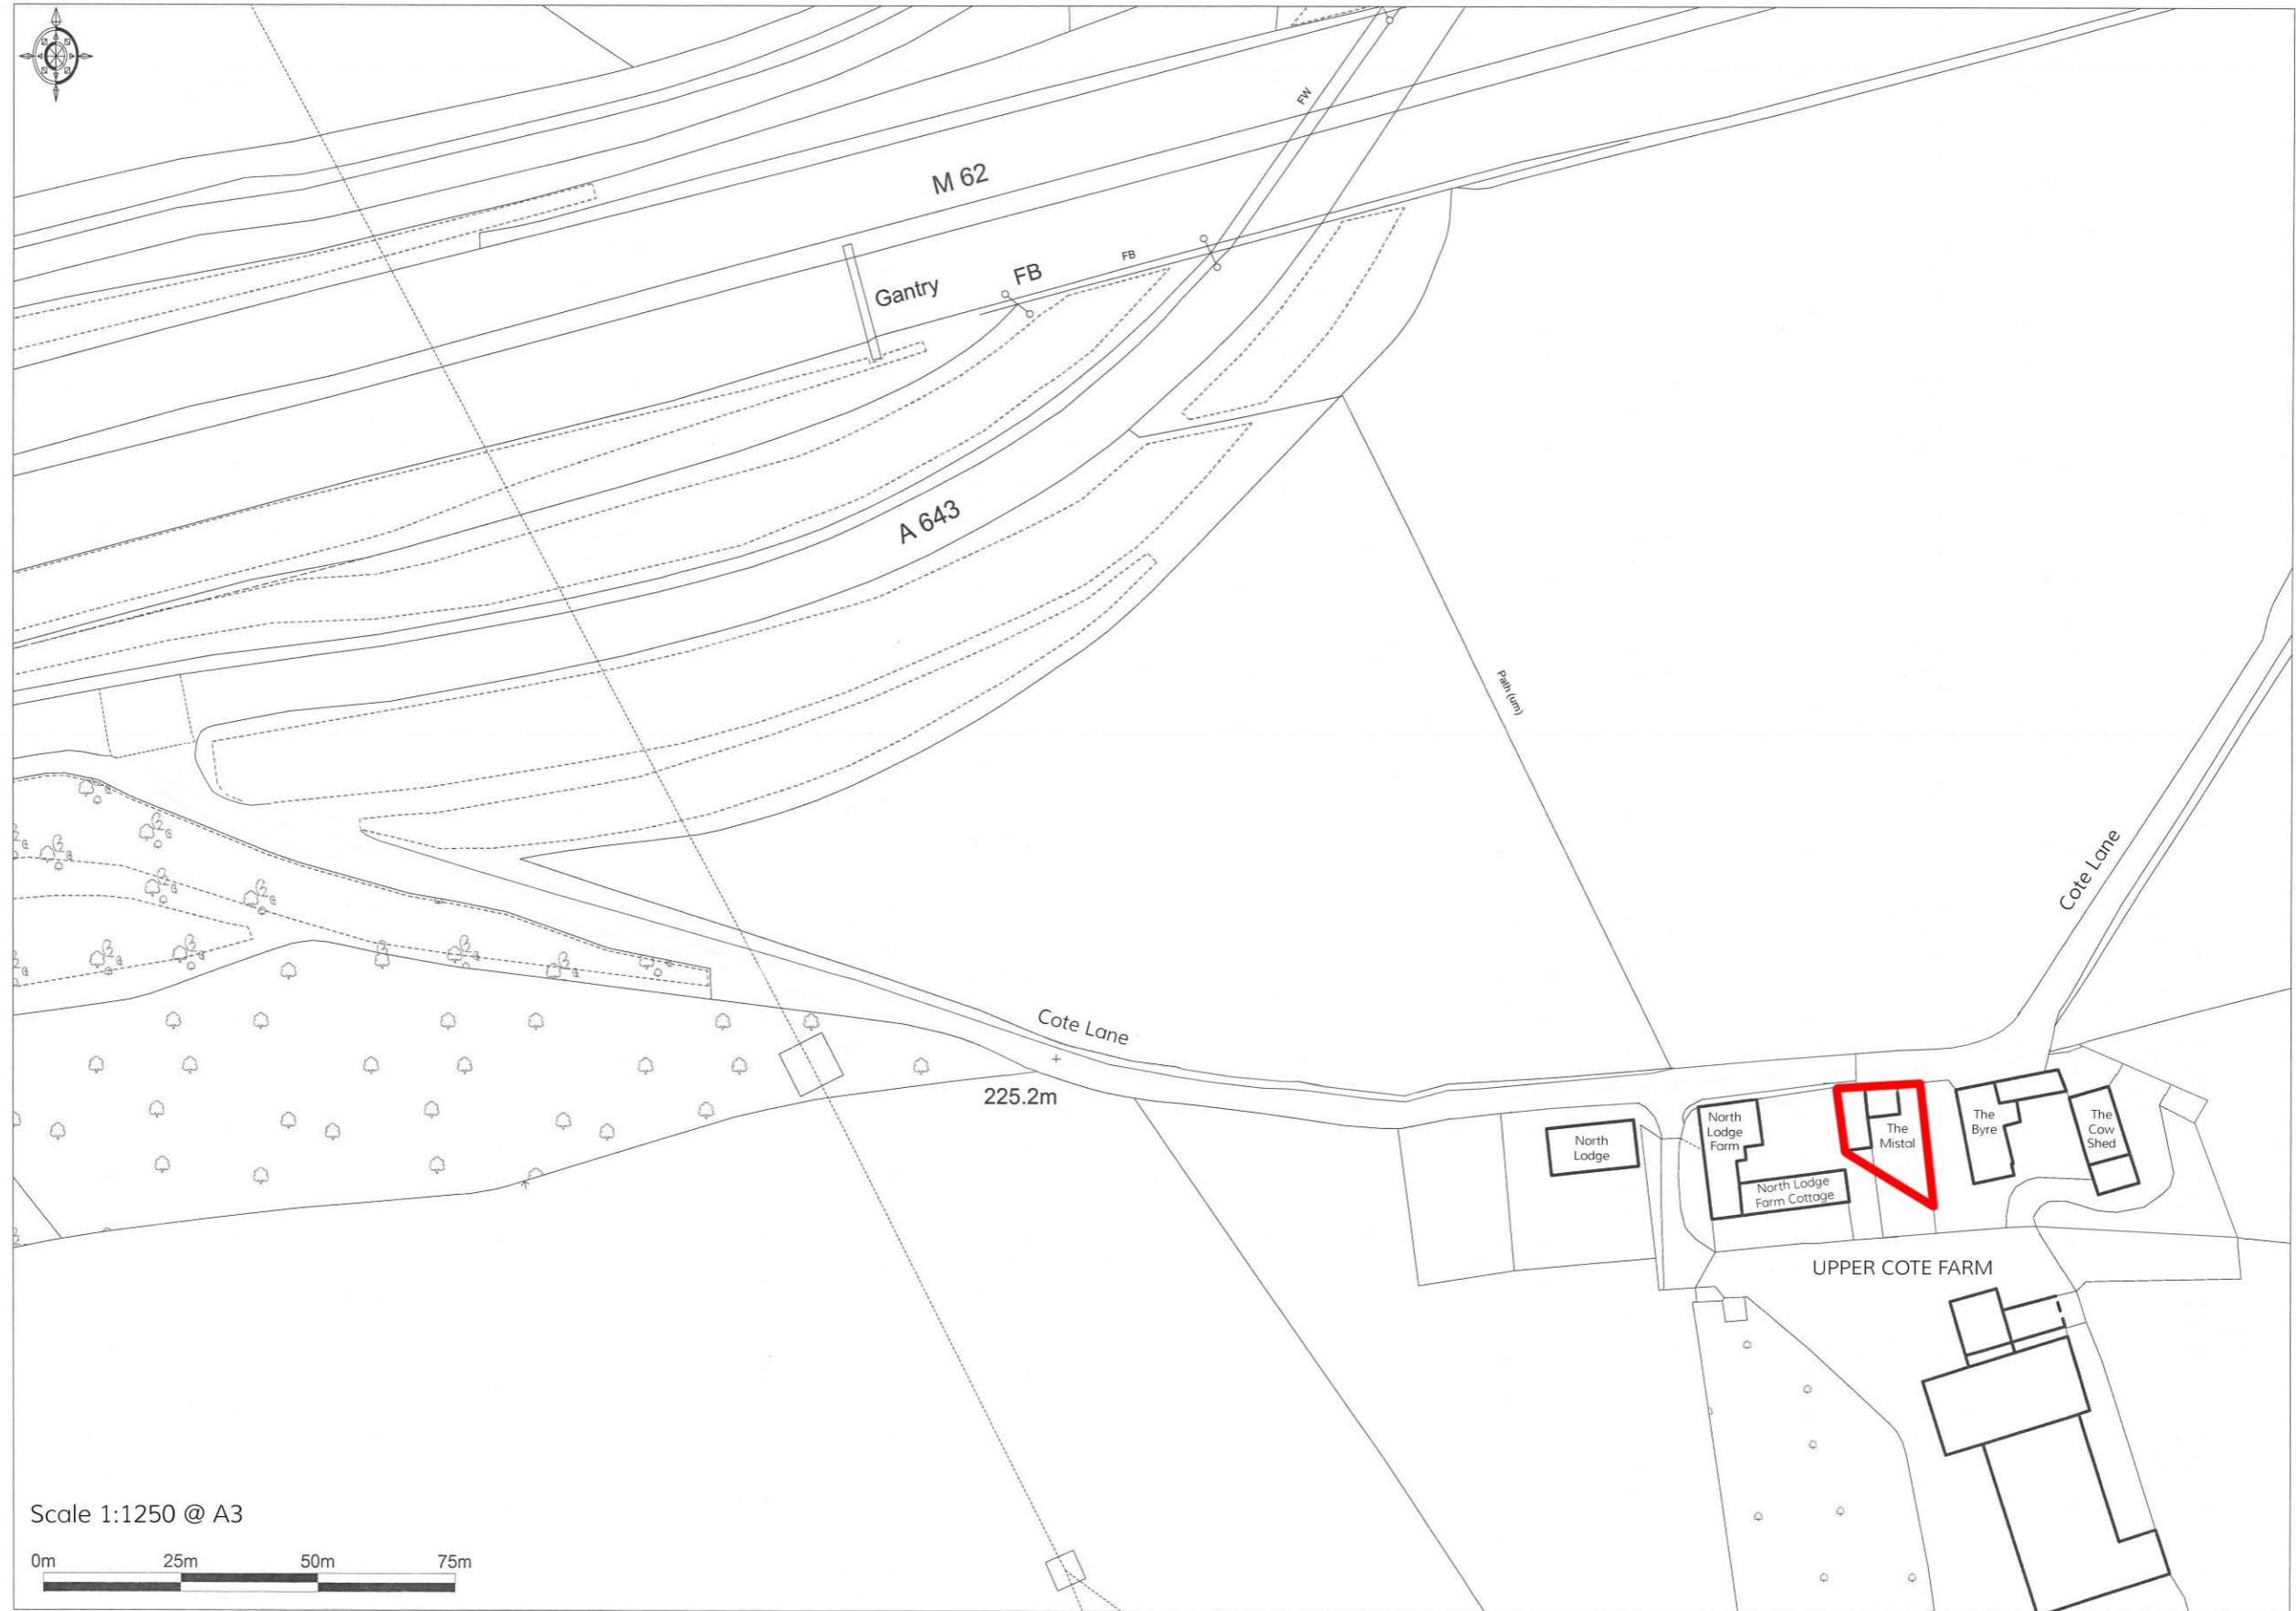

19025_001A_Site Location Plan - The Mistal, Cote Lane, Fixby

Scale 1:1250 @ A3

0m 25m 50m 75m