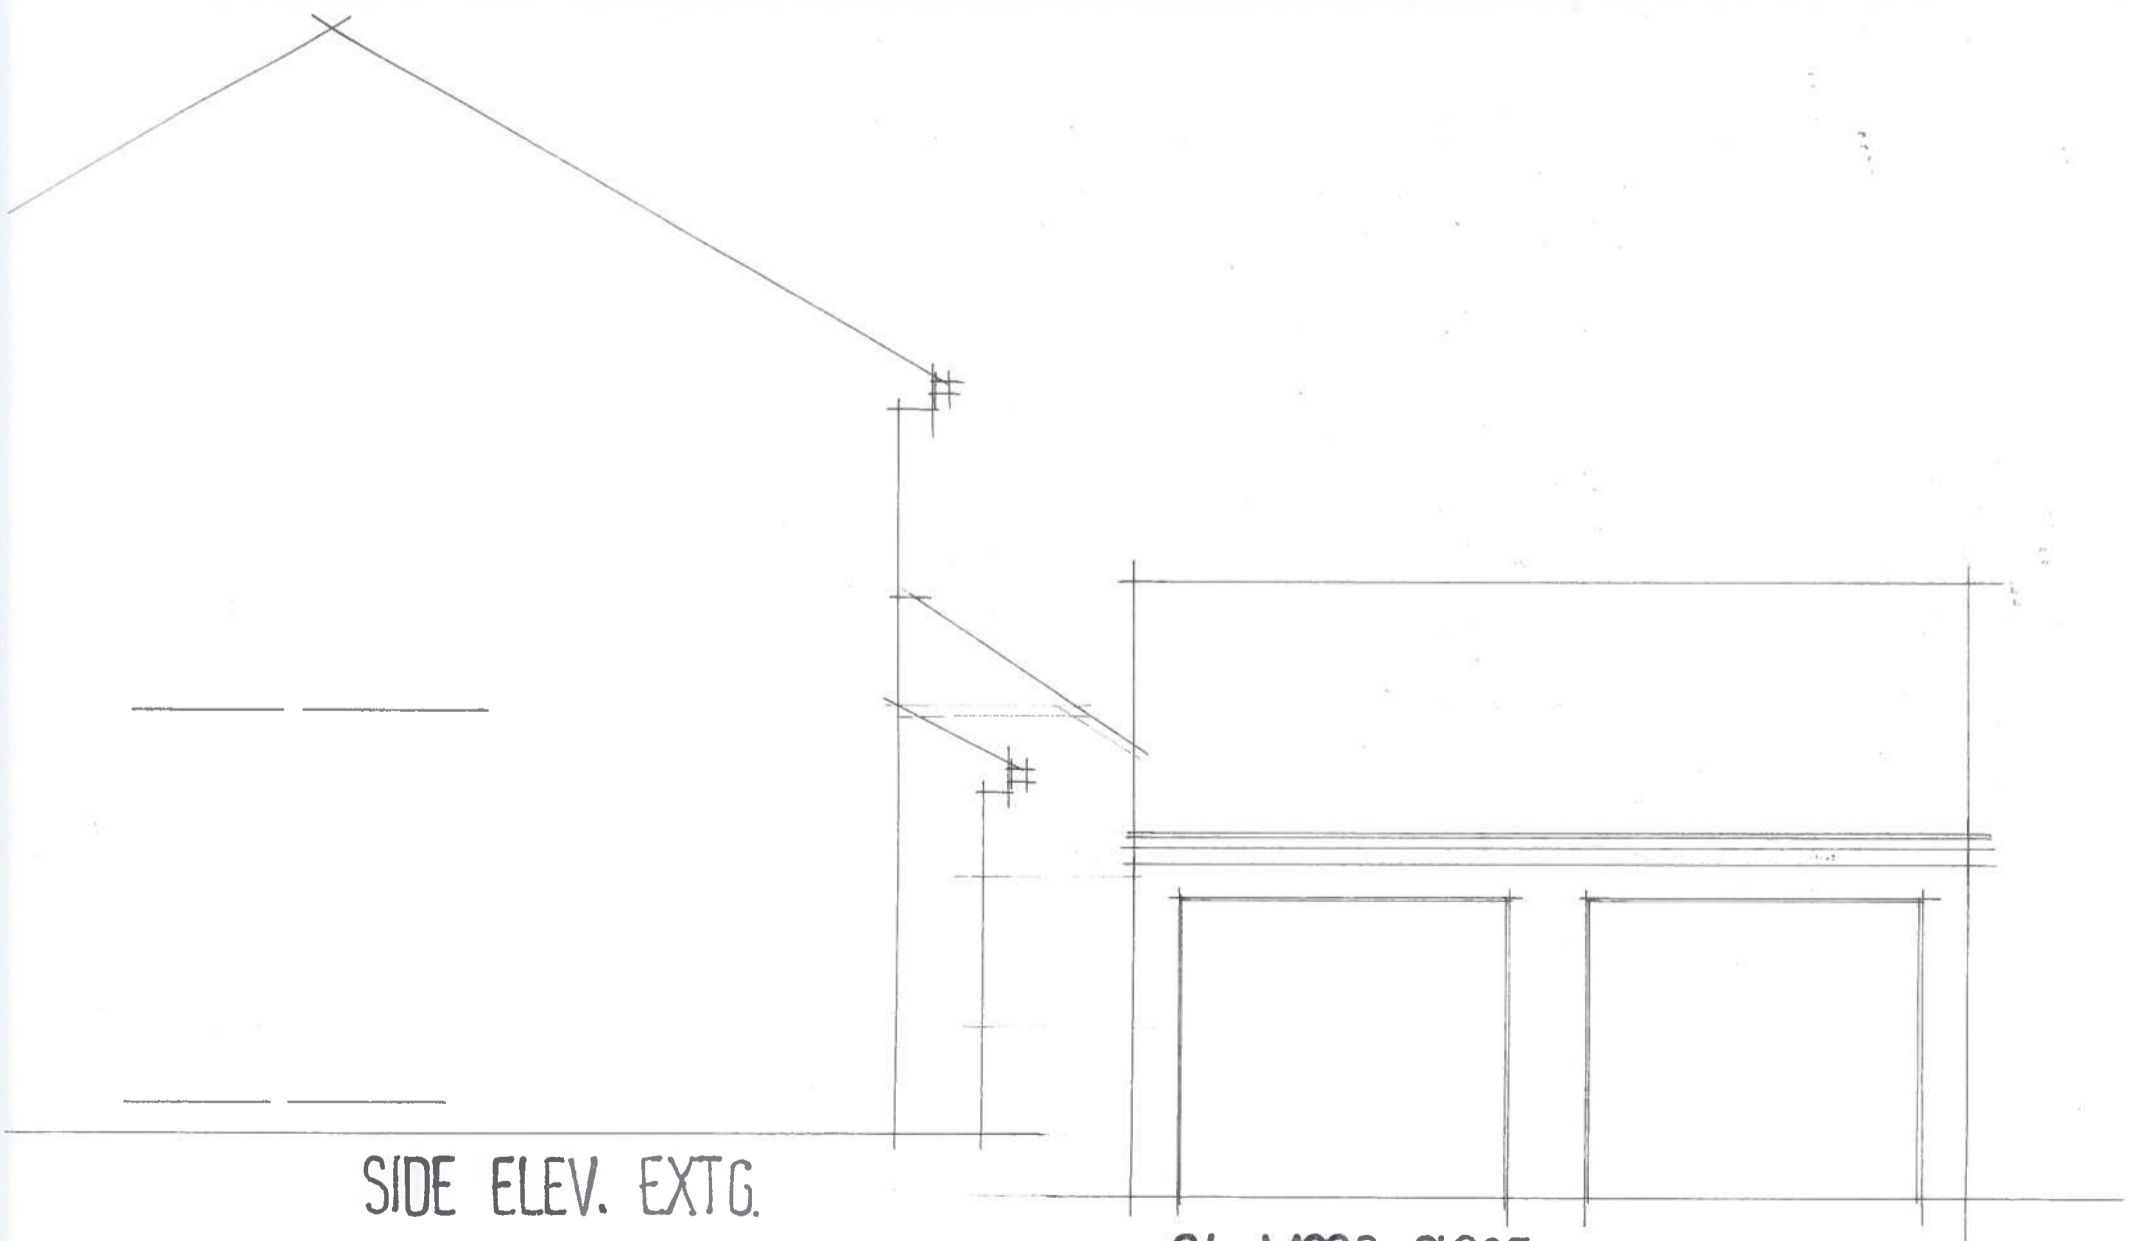

SIDE ELEVATION EXISTING

SIDE ELEV. EXTG.

24 MOOR CLOSE
BEAUMONT PARK
DRG NO 1943.5

HUDDERSFIELD
SCALE 1.50