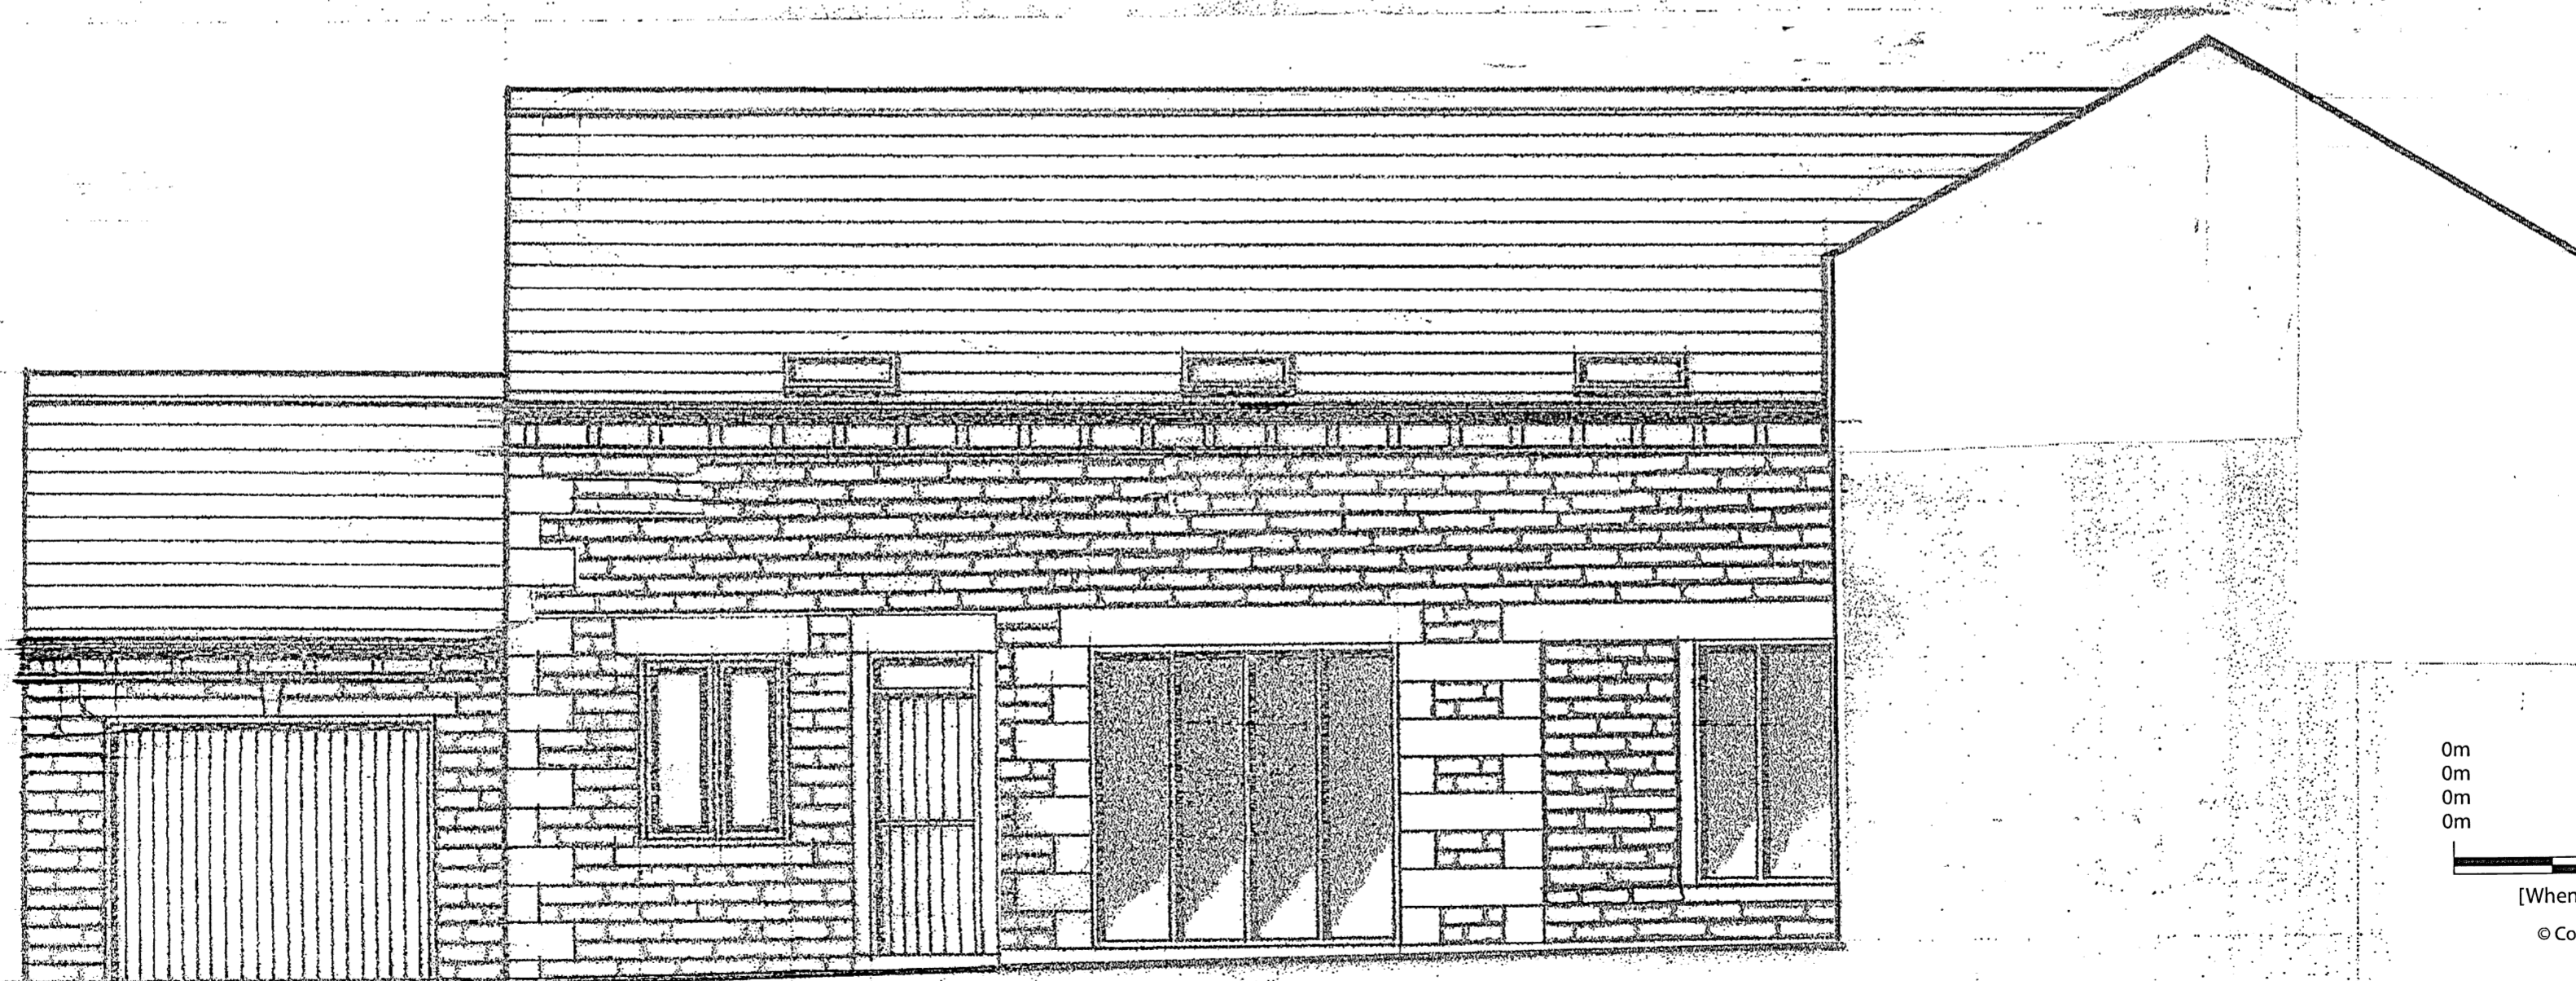

*West Elevation*

*East*

*Mr. & Mrs. J. Marshall,*

*"THE DARN", THE COPSE, SCHOLES, CLECKHEATON.*

0m  
0m  
0m  
0m  
Scale 1:50  
Scale 1:100  
Scale 1:200  
Scale 1:1250  
4m  
8m  
16m  
100m

[When to scale of original plan, bar = 8cm]

© Copyright Kirklees Metropolitan Council

SCALE 1:50

MAY, 2019

A  
SEPT, 2019