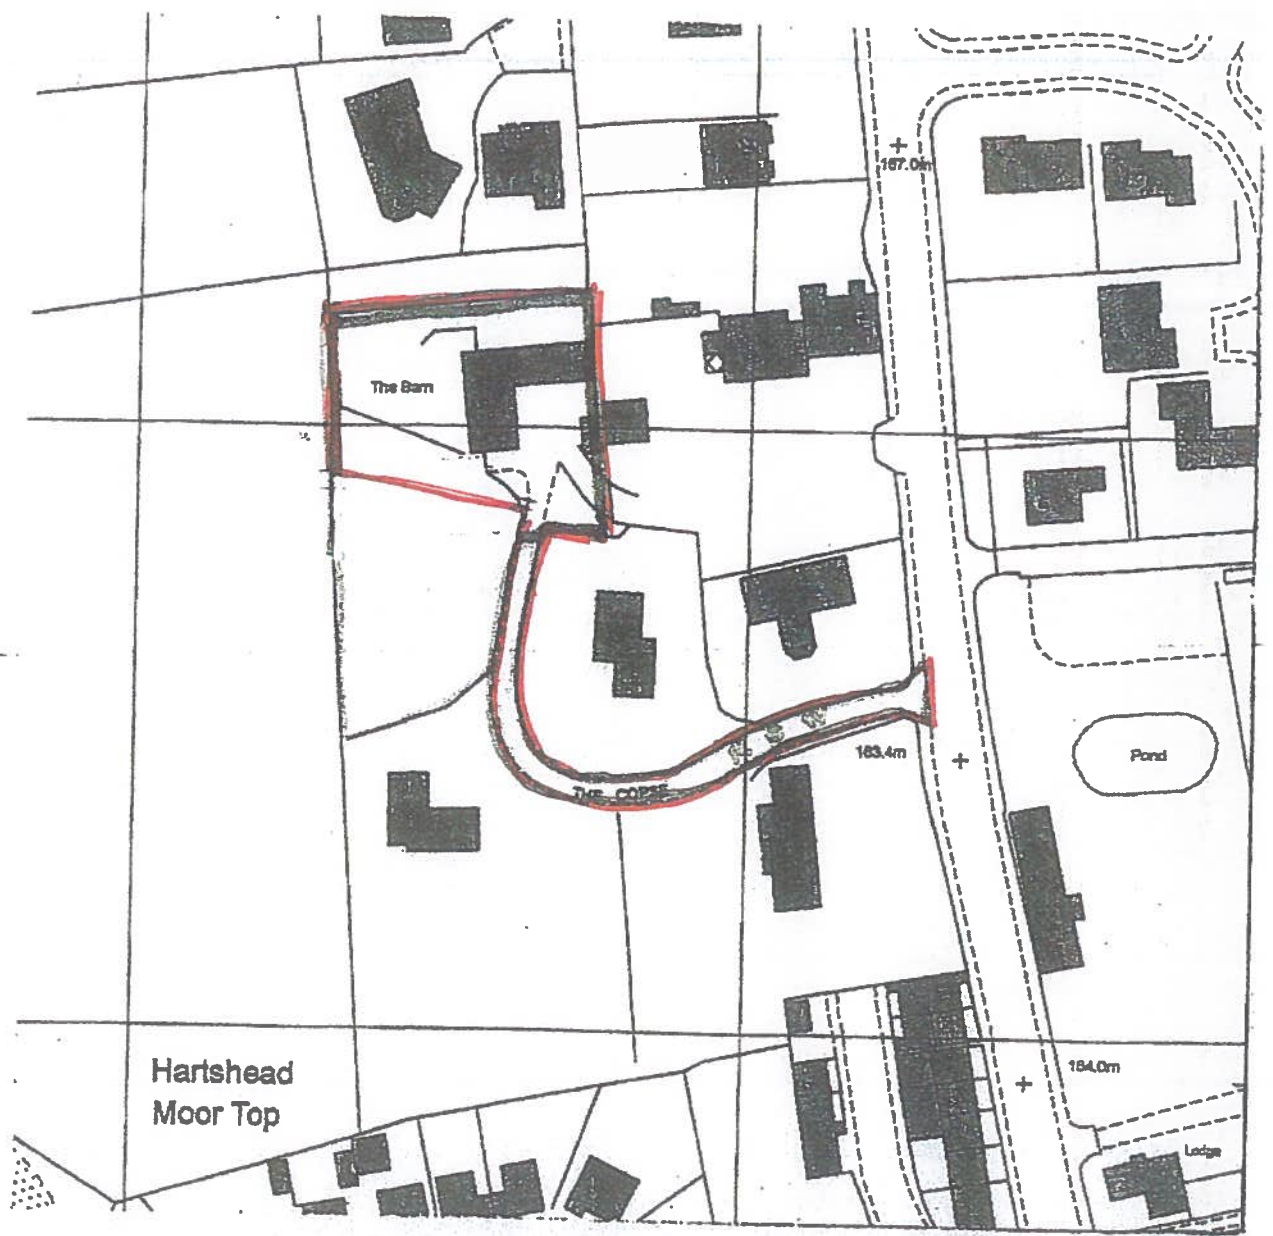

0m
0m
0m
0m

Scale 1:50
Scale 1:100
Scale 1:200
Scale 1:1250

4m
8m
16m
100m

[When to scale of original plan, bar = 8cm]

11/62/93043/E1

CLIENT :- MR D. RICHARDSON

ADDRESS :- ADJ. THE BARN
SCHOLES LN.
SCHOLES
BD19 6LX.

SCALE :- 1:1250