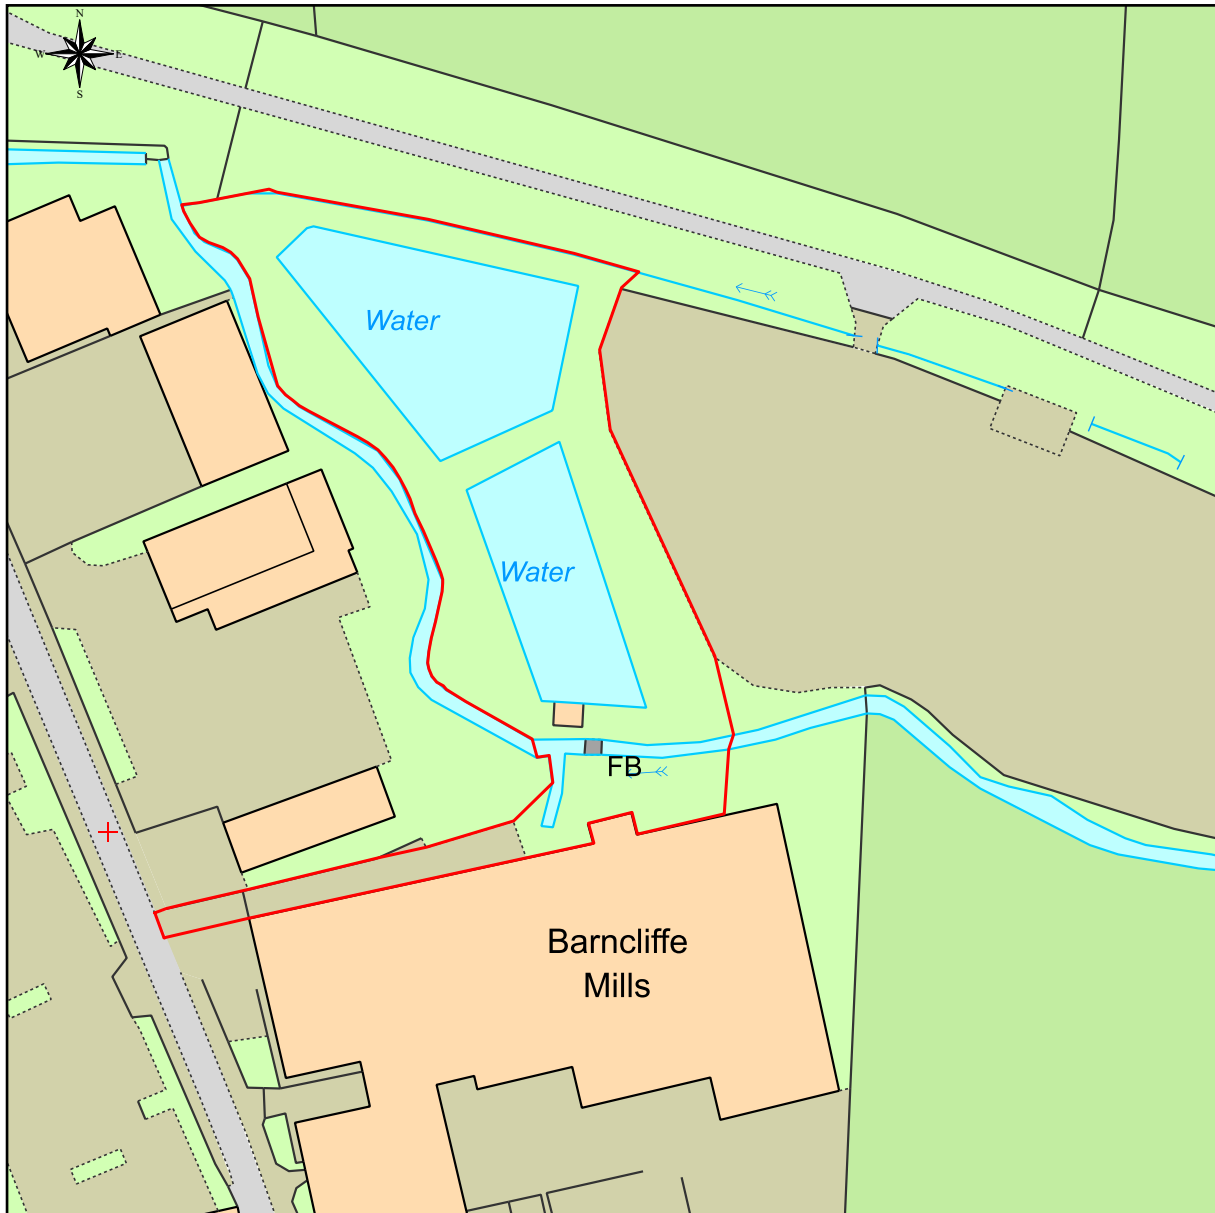

# Old Stone Yard Shelley Bank Huddersfield HD8 8LU.

This Plan includes the following Licensed Data: OS MasterMap Colour PDF Location Plan by the Ordnance Survey National Geographic Database and incorporating surveyed revision available at the date of production. Reproduction in whole or in part is prohibited without the prior permission of Ordnance Survey. The representation of a road, track or path is no evidence of a right of way. The representation of features, as lines is no evidence of a property boundary. © Crown copyright and database rights, 2019. Ordnance Survey 0100031673

0m 20m 40m 60m 80m 100m

Scale: 1:1250, paper size: A4

Location Plan - 1:1250

**plans ahead** by emapsite™