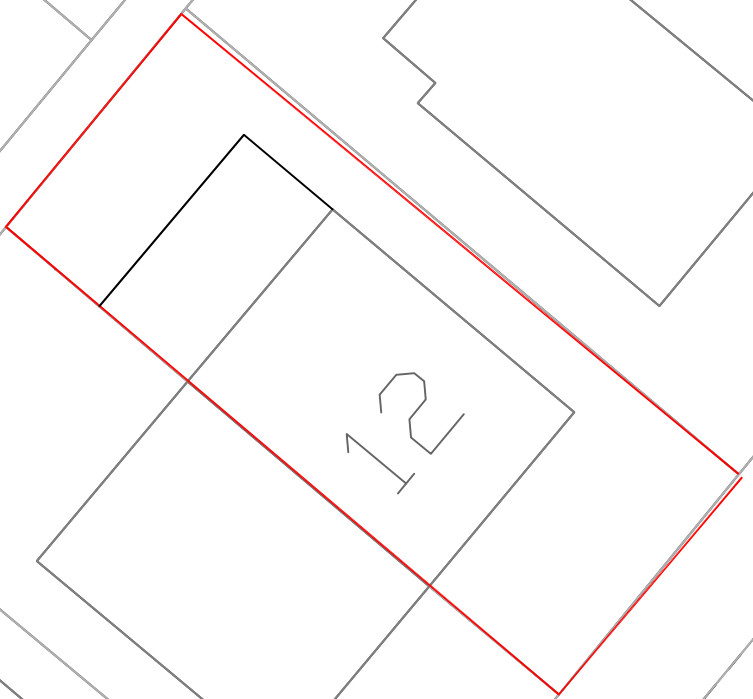

BASIL STREET

13

21

11

Rev. 1 - Rear Projection reduced to 3.0m

Job/Title/Client:

MRS SANYA RAANI
12 BASIL ST, HUDDERSFIELD, HD4 5DP
REAR EXTENSION

Scale: 1:200 (A3)

Date: 25-JUL-2018

Drawn: JA

Check: MI

Approved:

Drawing Number:

HD-A-117-005

Rev:

01

PROPOSED SITE PLAN

THIS IS A CAD DRAWING & MUST NOT BE MODIFIED MANUALLY. THIS DRAWING IS THE PROPERTY OF ALISHAH DESIGNS. IT IS STRICTLY CONFIDENTIAL AND MUST NOT BE COPIED, TRACED OR LOANED WITHOUT THEIR PERMISSION.