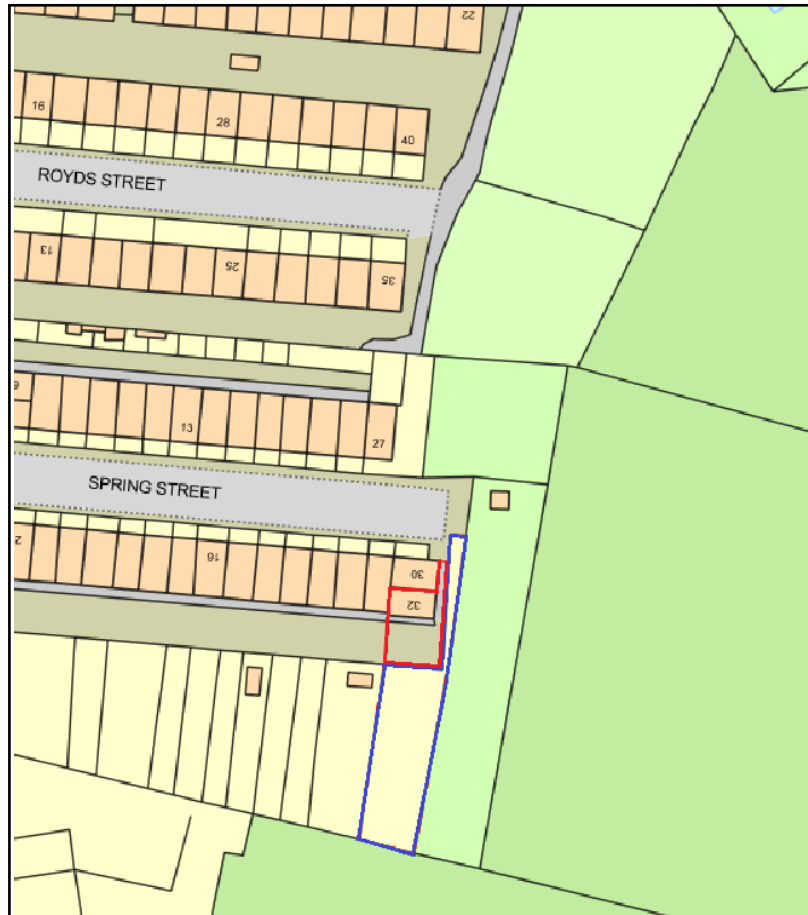

Location Plan

Plan Produced for: 32 Spring Street HD7 6HE

Date Produced: 28 Mar 2018

Plan Reference Number: TQRQM18087190927386

Scale: 1:1250 @ A4